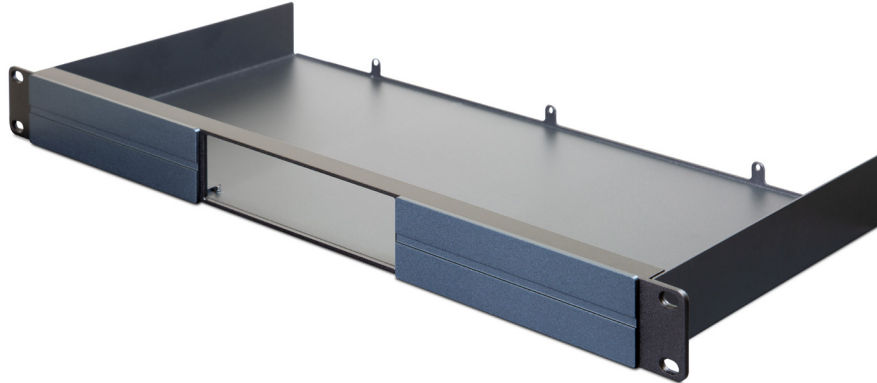

RM100 RACKMOUNT SYSTEM

The Bluesound Professional RM100 is a rackmount system allowing up to 3 x B100S network streaming players to be mounted in a 1U space in a 19" rack. The B100S modules slot in from the front and are secured by a rear panel screw, allowing for swift replacement when required. B100S units are supported with a full chassis.

FEATURES

- 3U rackmount system for B100S network streaming players
- Can accommodate up to 3 x B100S in 1U rack space
- B100S units mounted from front with full chassis tray support
- Blanking panels available for unused slots

ARCHITECTS & ENGINEERS SPECIFICATION

The rackmount system for the network streaming players shall be a 1U unit capable of accommodating up to 3 network streaming players. Blanking plates shall be available for unused slots. Shall be mounted from the front.