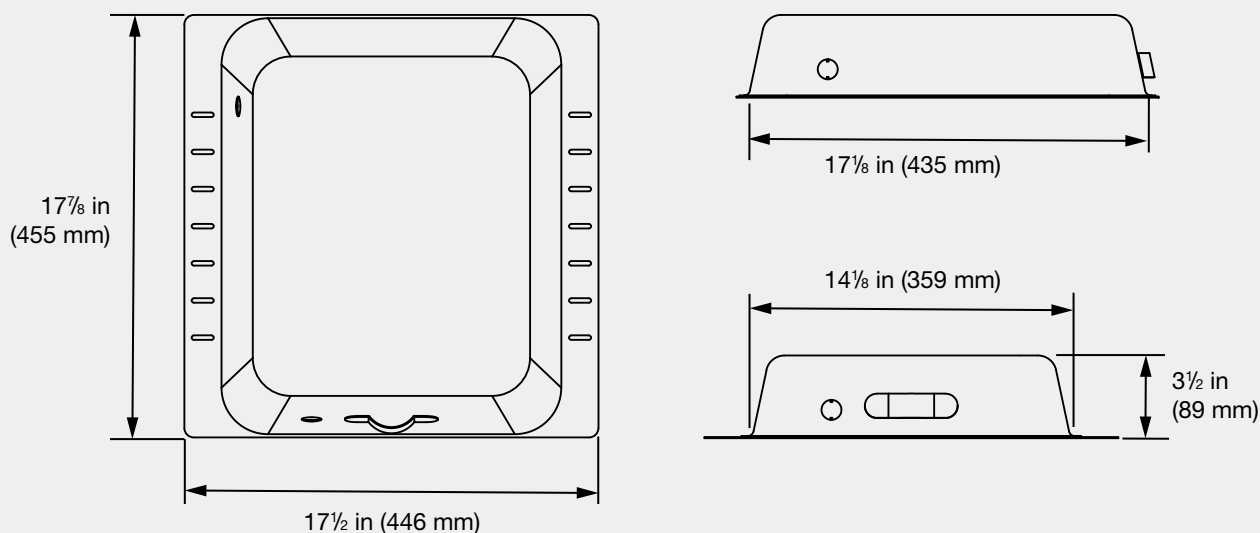

Safety first if the temperature rises

The Dynaudio Fire-rated Back-box is a shallow-depth metal enclosure for use with all our Performance series in-ceiling and in-wall speakers. It provides the minimum required one-hour rating in accordance with building regulations.

Performance series Fire-rated Back-box (shallow)

Performance series

Fire-rated Back-box (shallow)

The enclosure is filled with Morgan Superwool Plus lining for temperature resistance up to 1200°C for one hour. It mounts to standard 16-inch-on-centre studs.

Type	Fire-rated Back-box (shallow)
Dimensions: (W x H x D)	446 x 455 x 89 mm (17 ¹ / ₂ x 17 ⁷ / ₈ x 3 ¹ / ₂ in)
Internal volume	18L