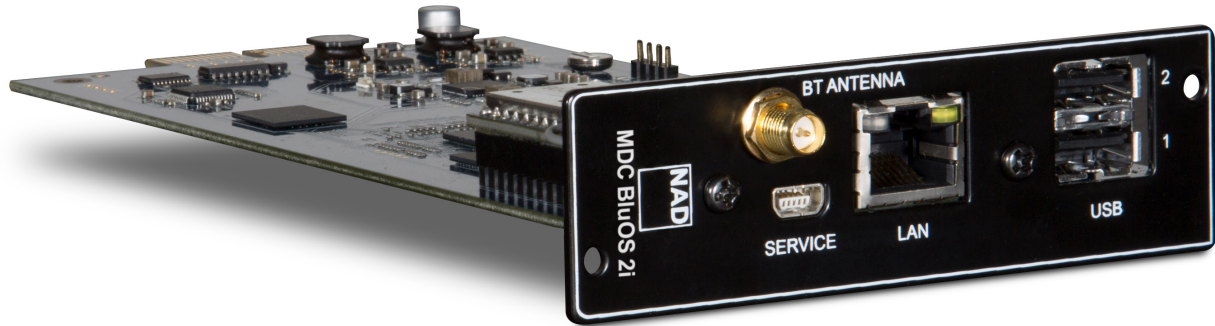

MDC BluOS 2i Module

Easily integrate Hi-Res Audio, network streaming, and music control. Featuring BluOS, the music management software developed by NAD's sister brand, Bluesound, the BluOS 2i module is a complete digital music solution at an amazingly affordable price. Thanks to the forward-looking innovation of Modular Design Construction, you can now add BluOS network and internet music streaming with advanced music management to your NAD C 390DD, NAD Masters M12 and M32 or the NAD Classic models C 368 and C 388.

The BluOS 2i module has a new more powerful ARM Processor for a quicker, more responsive user experience. As an internal module there are no external wires or power supplies required and integration with the firmware is hand-in-glove. Both Ethernet and Wi-Fi operate in asynchronous mode for lowest jitter performance and allow connection to music stored anywhere on the local network or streamed directly from the Internet using popular music services like Spotify Connect, Tidal, and TuneIn. You can also play music from a USB drive or hard drive via the USB A port. Bluetooth® with aptX is also natively integrated so you can wirelessly connect to any smartphone, tablet, or Bluetooth-enabled device within range and stream your favourite music apps or libraries in high-fidelity.

With AirPlay 2*, you can connect multiple AirPlay-enabled devices around the house and have them communicate with each other through AirPlay. Listen to your music in perfect sync as you walk room-to-room, or play different songs in different rooms, and control everything on your Apple device. You can even say the song you want to listen to and where and let Siri take control of your music experience.