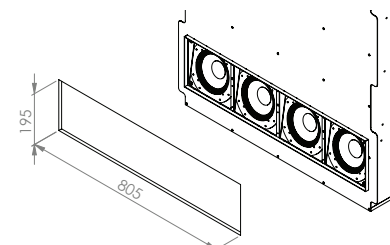

Dimensions HxWxD (cm) 4 x (18,0 x 18,0 x 9,0)

Weight (Kg) 4 x 1,80

Backbox

Code: **CR1984**

Dimensions HxWxD (cm) 80,0 x 88,0 x 12,0

Installation hole plasterboard HxWxD (cm) 80,5 x 19,5 x 12,0 **D2**

Installation hole wall HxWxD (cm) 80,5 x 88,5 x 12,0 **D2**

Weight (Kg) 26,10

Materials Steel + Wood

Installation hole plasterboard

Steel

Indoor Speaker

Plasterboard

Wall

Specifications