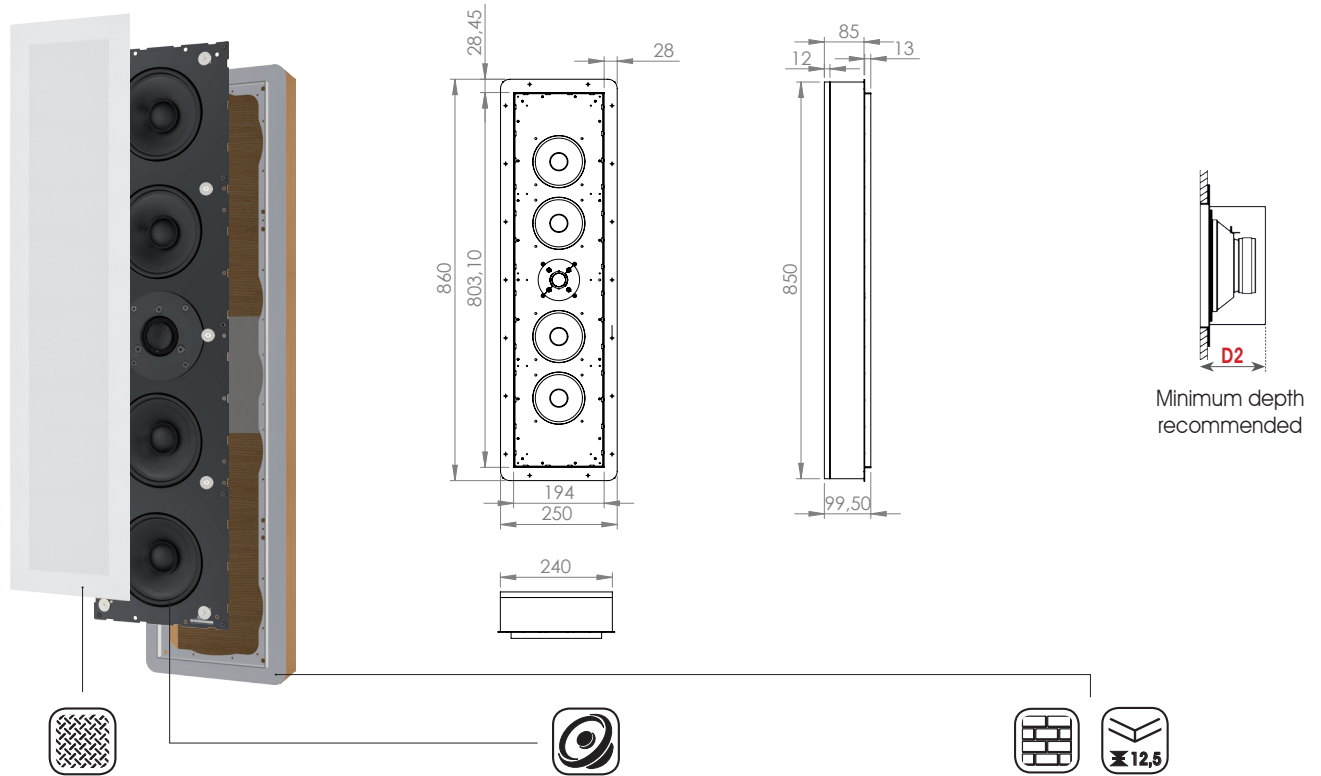

SIR513**IN-WALL FOR FLUSH-MOUNT INSTALLATION****White Front cover**Code: **71AXX1**

Dimensions HxWxD (cm)	80,0 x 19,0 x 0,4
------------------------------	-------------------

Weight (Kg)	0,90
--------------------	------

Nom. impedance (Ω)	8
---------------------------	---

Woofers Ø (cm)	4 x 13,0 / 2,8
Tweeter voice coil Ø (cm)	

Dimensions HxWxD (cm)	80,0 x 19,0 x 6,0
------------------------------	-------------------

Weight (Kg)	7,10
--------------------	------

BackboxCode: **CR1981**

Dimensions HxWxD (cm)	86,0 x 25,0 x 10,0
------------------------------	--------------------

Installation hole plasterboard HxWxD (cm)	80,5 x 19,5 x 10,0 D2
--	------------------------------

Installation hole wall HxWxD (cm)	86,5 x 25,5 x 10,0 D2
--	------------------------------

Weight (Kg)	6,6
--------------------	-----

Materials	Steel + Wood
------------------	--------------

Installation hole plasterboard