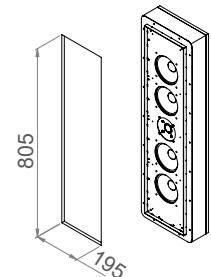

SIR513**IN-WALL FOR FLUSH-MOUNT INSTALLATION****White Front cover**Code: **71AXX1**

Dimensions HxWxD (cm)	80,0 x 19,0 x 0,4
------------------------------	-------------------

Weight (Kg)	0,90
--------------------	------

Nom. impedance (Ω)	8
---------------------------	---

Woofers Ø (cm)	4 x 13,0 / 2,8
Tweeter voice coil Ø (cm)	

Dimensions HxWxD (cm)	80,0 x 19,0 x 6,0
------------------------------	-------------------

Weight (Kg)	7,10
--------------------	------

BackboxCode: **CR1981**

Dimensions HxWxD (cm)	86,0 x 25,0 x 10,0
------------------------------	--------------------

Installation hole plasterboard HxWxD (cm)	80,5 x 19,5 x 10,0 D2
--	------------------------------

Installation hole wall HxWxD (cm)	86,5 x 25,5 x 10,0 D2
--	------------------------------

Weight (Kg)	6,6
--------------------	-----

Materials	Steel + Wood
------------------	--------------

Installation hole plasterboard