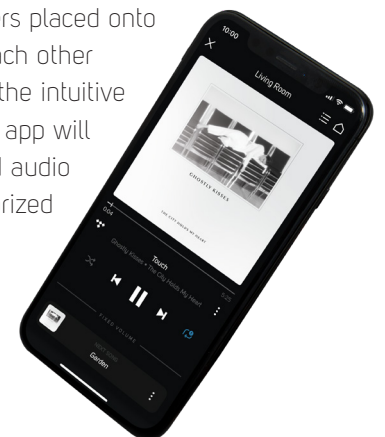

Easy to Configure

Self-discovery makes set-up and configuration painless, as Bluesound Professional players placed onto the same network will find each other automatically. A few taps on the intuitive icons in the BluOS Controller app will group players to create zoned audio content and lock-out unauthorized users.