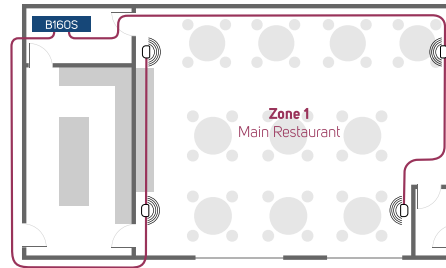

Small Application – 1 Zone

- **B160S** 2-Channel Power Amplifier
- **CP100** Wall-mount Control Panel (optional)
- 🔊 Existing Indoor Speakers

At the end-point

The decentralized way in which the Bluesound Professional products are designed means that without making changes to the system head, streaming music can be achieved with the addition of BluOS Enabled end points like the BSP125, a powered speaker that houses advanced processing capabilities. Simply run power and an ethernet connection to the speaker and through the BluOS Controller app or the CP100, the user can have full control of streamed audio content.

This flexibility in system design gives commercial integrators the ability to optimize configurations for efficiency, regardless of use case.