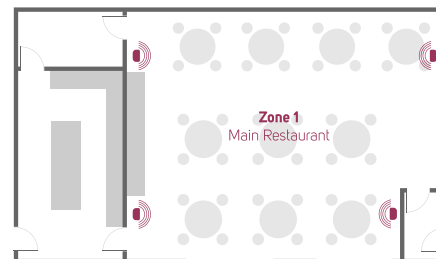

Small Application – 1 Zone

- 🔊 **BSP125** Network Streaming Speaker x 4