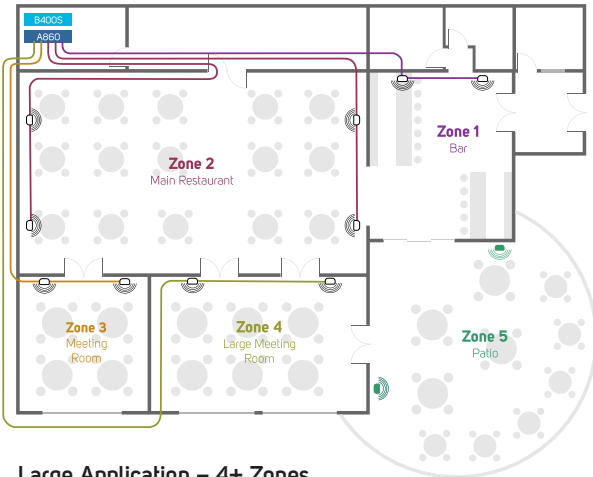

Bluesound Professional offers the most versatile way to incorporate streaming music into a commercial installation. Unlike other solutions in the market, Bluesound Professional products can be easily grandfathered into existing installations or designed and installed anew. For example, using the Bluesound Professional system, streaming can be incorporated into a new or existing installation in one of two ways:

At the system head

A Bluesound Professional streamer, like the B400S 4-Zone BluOS Network Streaming Player, can be added to the system head and connected to an existing distribution amplifier and speaker configuration. The streamer would be connected to the network and either via the BluOS Controller app or a Bluesound Professional hardware controller like the CP100, the system can then access a variety of streaming music options.

Large Application – 4+ Zones

- **B400S** 4-Zone BluOS Network Music Streamer
- **A860** 8-Channel Power Amplifier
- 🔊 **BSP1000** Indoor/Outdoor Speakers x 2
- 🔊 Existing Indoor Speakers