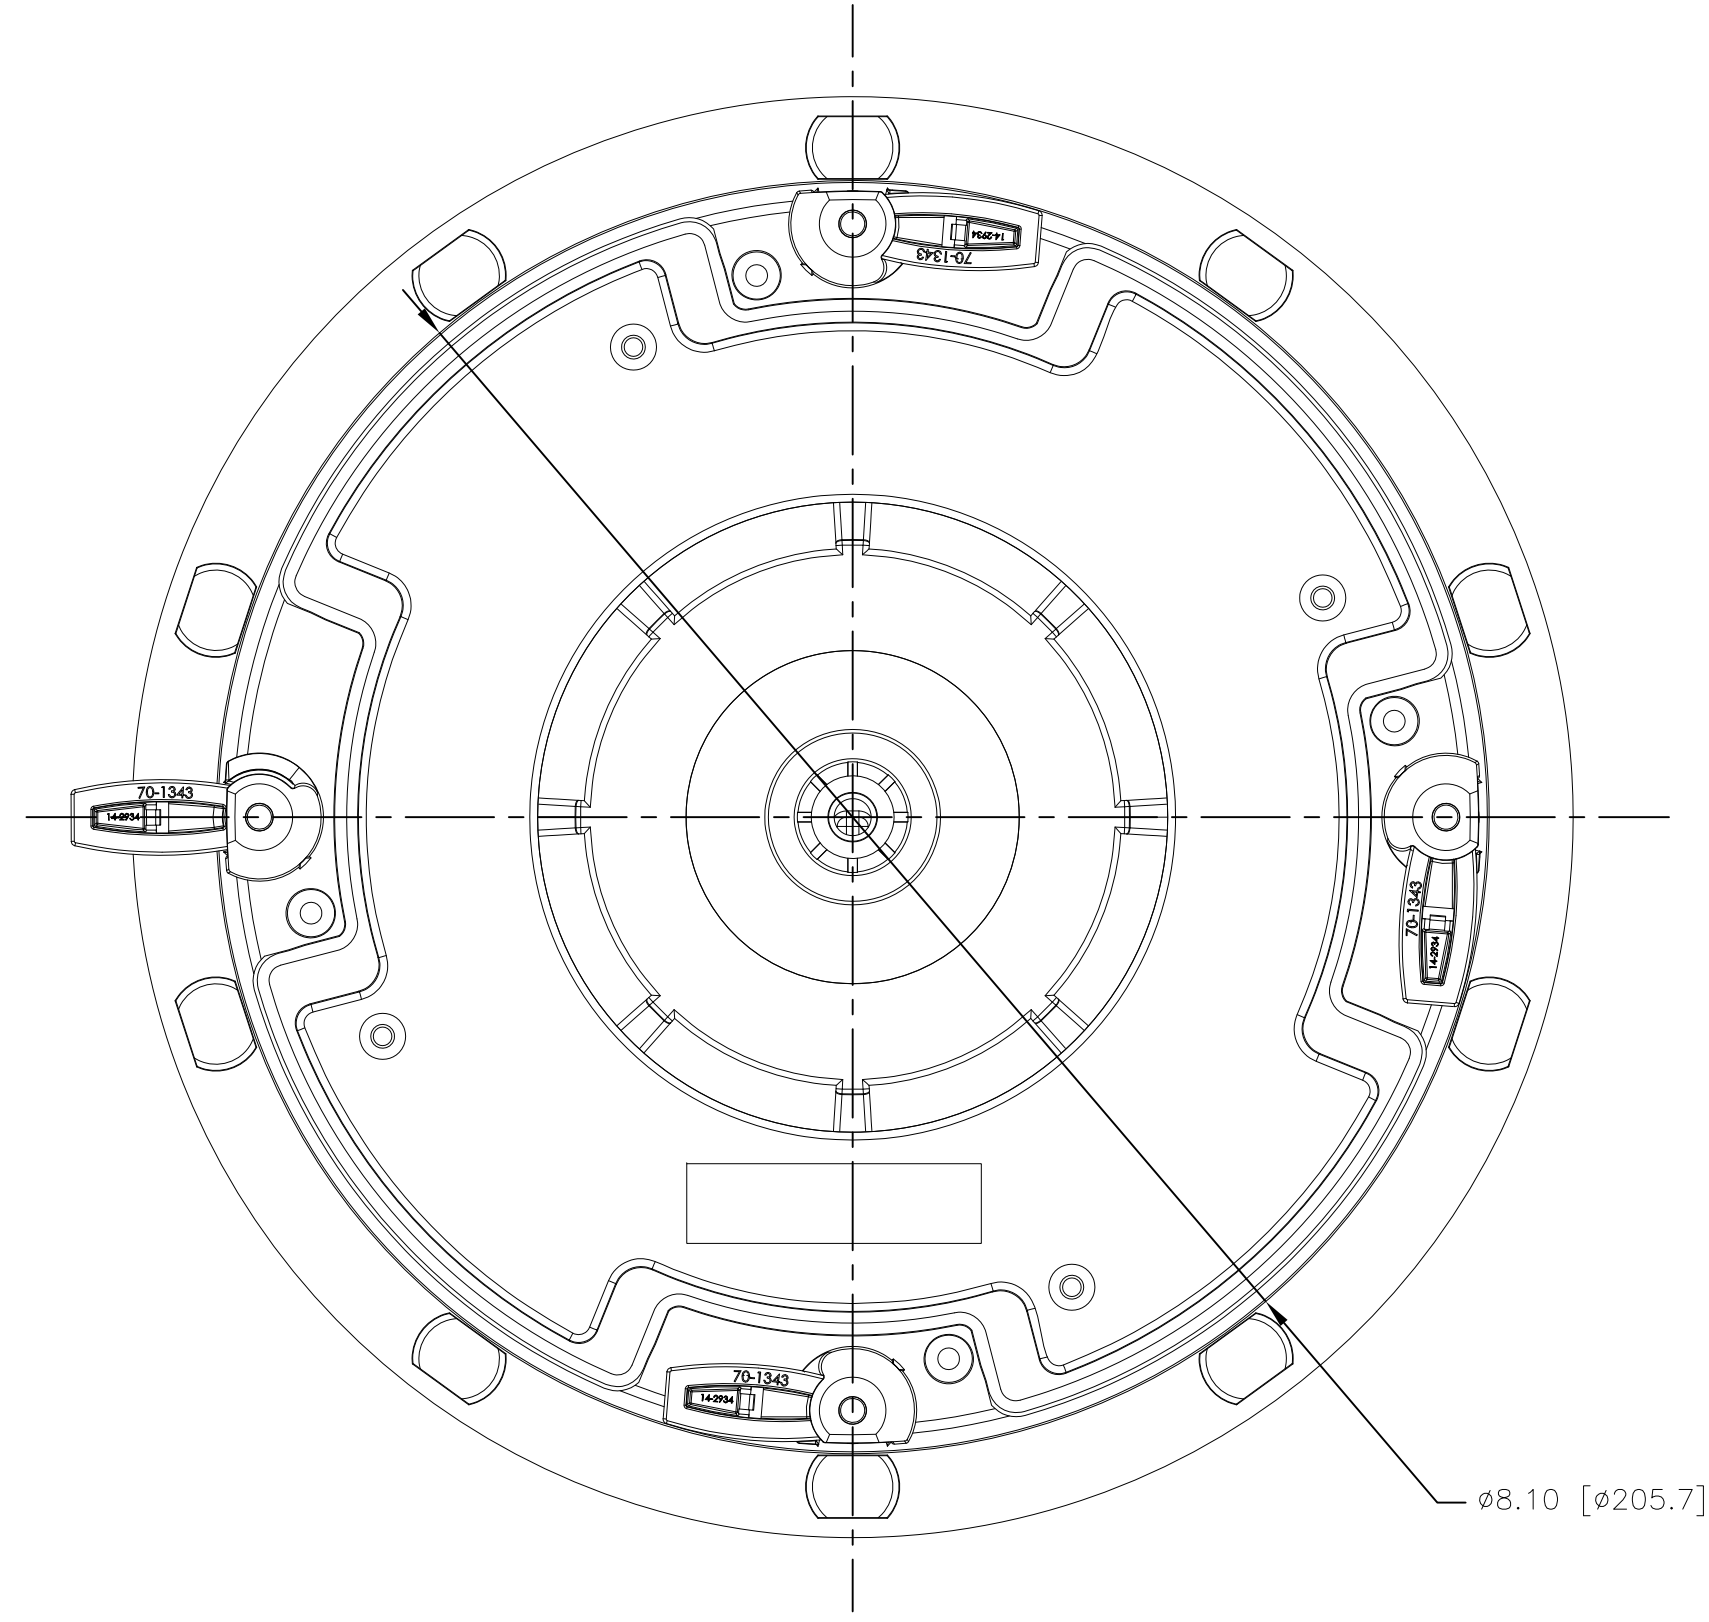

FRONT

BACK/MINIMUM CUTOUT

MOUNTING DEPTH

GRILLE

ISOMETRIC

SONANCE

212 Avenida Fabricante, San Clemente, CA. 92630  
 800 582-7777 949 492-7777 FAX 949 361-5579  
 www.sonance.com

VP66RTL

SCALE: 1:1

DRAWN BY:

DRWN - PART NUMBER

REV.

SHEET: OF

RELEASED ON: