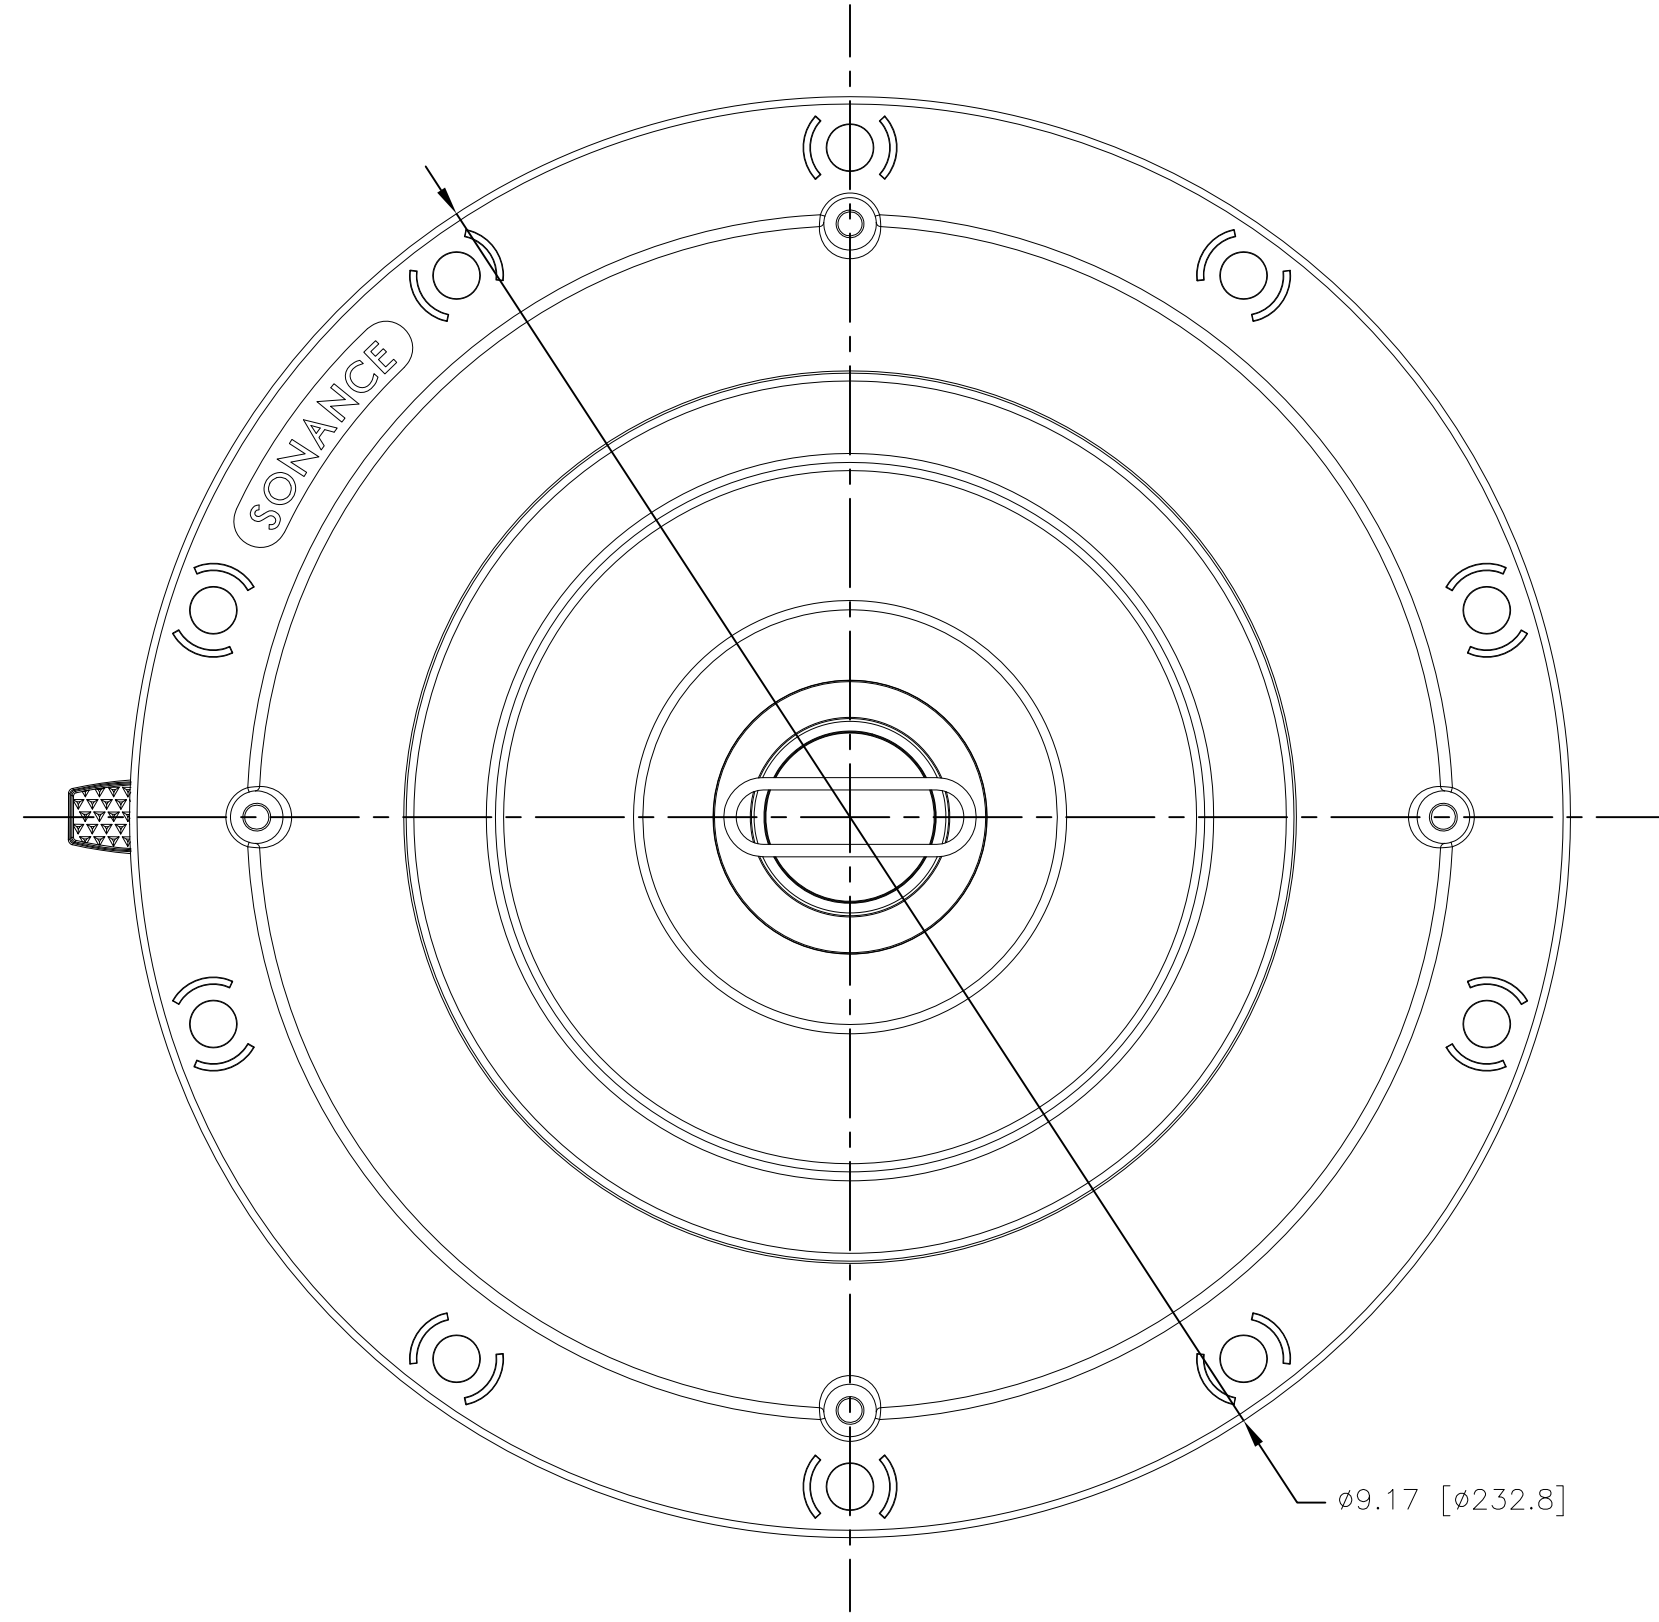

FRONT

BACK/MINIMUM CUTOUT

MOUNTING DEPTH

GRILLE

ISOMETRIC

SONANCE

212 Avenida Fabricante, San Clemente, CA. 92630  
 800 582-7777 949 492-7777 FAX 949 361-5579  
 www.sonance.com

VP66RTL

SCALE: 1:1

DRAWN BY:

DRWN - PART NUMBER

REV.

SHEET: OF

RELEASED ON: