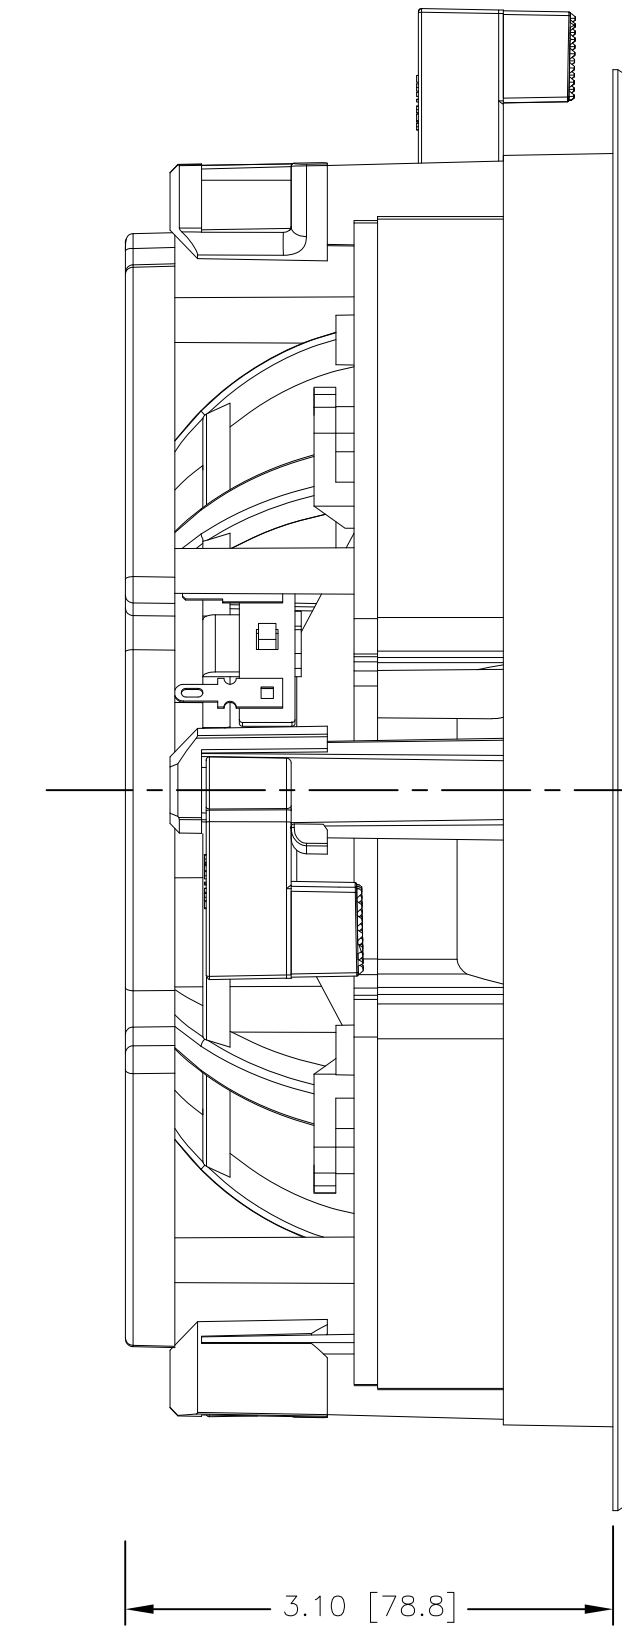

FRONT

BACK/MINIMUM CUTOUT

MOUNTING DEPTH

GRILLE

ISOMETRIC

SONANCE

212 Avenida Fabricante, San Clemente, CA. 92630  
 800 582-7777 949 492-7777 FAX 949 361-5579  
 www.sonance.com

VP66RTL

SCALE: 1:1

DRAWN BY:

DRWN - PART NUMBER

REV.

SHEET: OF

RELEASED ON: