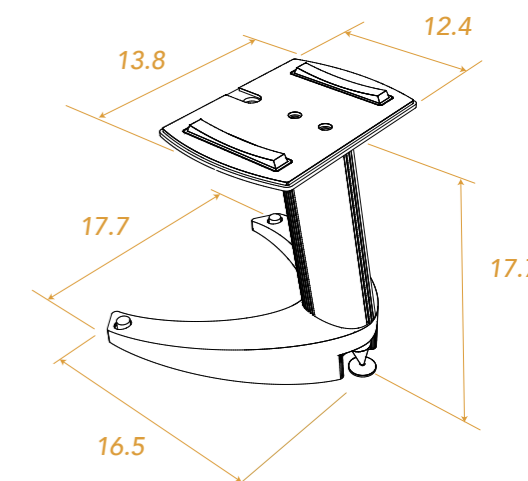

**S08C**  
Datasheet

The S08-C speaker stand is dedicated for premium center channels. The speaker is positioned at the optimal height on its stand, ensuring a perfect reproduction without interfering with the visibility of your television or projection screen.

The upper part of the S08-C is available in two versions: one to accommodate the curved shapes of the center channel Voce MAGELLAN 40<sup>TH</sup>, and a universal one to accommodate all types of center channels weighing no more than 35kg each.

Perfectly stable, the S08-C absorbs unwanted resonances to accurately reproduce the subtleties of the soundtrack and guarantee perfect intelligibility of dialogue. The central tube is made from a thick aluminum extrusion. Equipped with a compartment tube, you can add granular sand or tiny steel balls to ballast the stand and increase stability. (TRIANGLE ballast balls sold separately)

## TECHNICAL SPECIFICATIONS

Type	Center channel stand
Height (inch)	17.7
Base size (inch) W x D	17.7 x 16.5
Top plate size (inch) W x D	13.8 x 12.4
Cable management	Yes
Decoupling spikes	Yes, adjustable
Weighed foot	Yes, filling bag provided
Dimensions (inch) W x D x H	17.7 x 16.5 x 17.7
Unit net weight (Lbs)	20.9