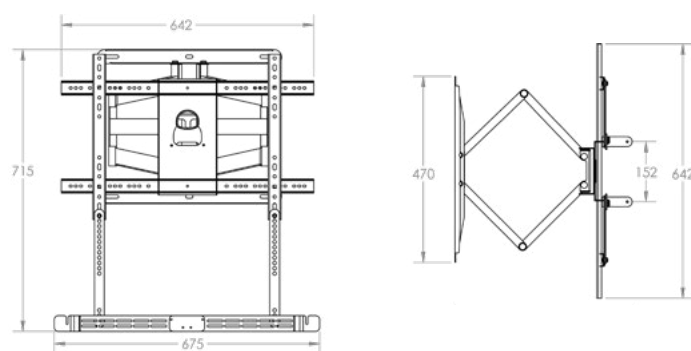

SAR-CM Flexson 32"-70" Cantilever Mount for Sonos Arc and Sonos Beam

This premium, UK-designed and assembled Flexson 32"-70" Cantilever Mount for Sonos Arc and Sonos Beam will unify and securely hold your TV and Sonos Arc or Beam. It allows you to pull out, swivel and tilt your TV and Sonos ARC/Beam so they can be positioned at the ultimate viewing and listening angle. The Cantilever Mount is the perfect partner for TV's from 32" to 70" weighing up to 50Kg. Incorporating Flexson's unique design, the mount positions the Sonos Arc 30mm in front of the TV, allowing you to harness the power of Dolby Atmos and immerse yourself in your music, movies and more.

Like all Flexson products, the Flexson 32"-70" Cantilever Mount for Sonos Arc and Sonos Beam is precision engineered in the UK, easy to fit and comes with all the fixings you need.

- Attach your TV and Sonos Arc or Beam securely to the wall
- Easy to install - Sonos Arc or Beam moves seamlessly with your TV
- Swivels up to 100 degrees (50 degrees left or right), tilts up to 13 degrees (8 degrees up, 5 degrees down)
- Slim depth of 49mm extending out to 491mm
- 30mm step design for the Sonos Arc to position speakers in front of the TV
- ABS covers for enhanced cable management to hide those unsightly cables
- Vertical and horizontal adjustment allows perfect alignment with screen
- Suitable for 32" to 70" TVs weighing up to 50Kg
- VESA compatibility from 200 x 200 up to 400 x 600
- Ideal for corner room placement
- Precision engineered from high grade-steel
- Designed and Assembled in the UK