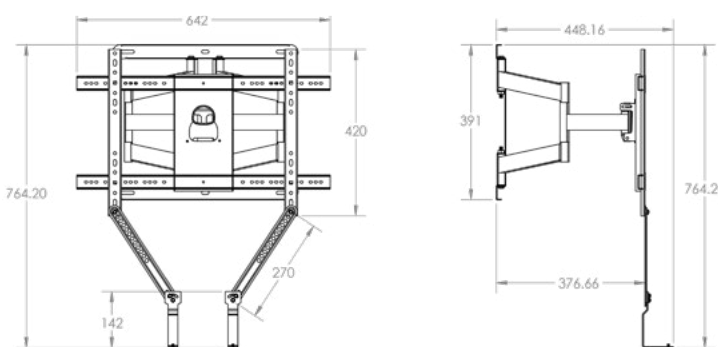

CANTILEVER WITH SONOS BEAM ASSEMBLY

		Black		
Product Code	FLXSARCM701021			
UPC Number	5057964002200			
UK, European and US (SRP)	£149	$199	€199	
Millimetres / Kilograms	Height	Width	Depth	Weight
Product Size	420	642	49mm	7.2Kg
Millimetres / Kilograms	Length	Width	Height	Weight
Retail Carton	580mm	480mm	110mm	7.8Kg
Carton Contents	1 x Cantilver Mount, 1 x Sonos Arc Wall Mount, 1 x Sonos Beam Mount, Fixings and instructions			
Outer Carton Quantity	2	Country of Manufacture		UK