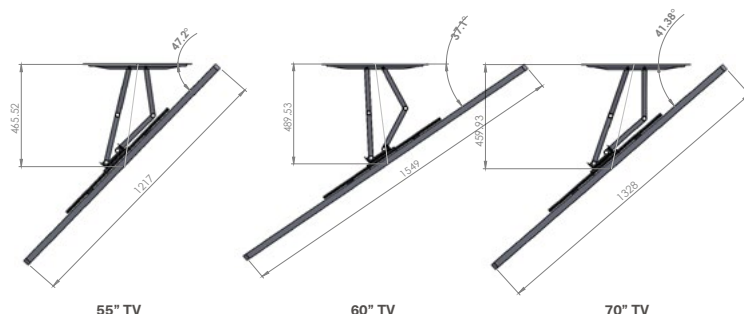

SAR-CM Flexson 32"-70" Cantilever Mount for Sonos Arc and Sonos Beam

This premium, UK-designed and assembled Flexson 32"-70" Cantilever Mount for Sonos Arc and Sonos Beam will unify and securely hold your TV and Sonos Arc or Beam. It allows you to pull out, swivel and tilt your TV and Sonos ARC/Beam so they can be positioned at the ultimate viewing and listening angle. The Cantilever Mount is the perfect partner for TV's from 32" to 70" weighing up to 50Kg. Incorporating Flexson's unique design, the mount positions the Sonos Arc 30mm in front of the TV, allowing you to harness the power of Dolby Atmos and immerse yourself in your music, movies and more.

Like all Flexson products, the Flexson 32"-70" Cantilever Mount for Sonos Arc and Sonos Beam is precision engineered in the UK, easy to fit and comes with all the fixings you need.

- Attach your TV and Sonos Arc or Beam securely to the wall
- Easy to install - Sonos Arc or Beam moves seamlessly with your TV
- Swivels up to 100 degrees (50 degrees left or right), tilts up to 13 degrees (8 degrees up, 5 degrees down)
- Slim depth of 49mm extending out to 491mm
- 30mm step design for the Sonos Arc to position speakers in front of the TV
- ABS covers for enhanced cable management to hide those unsightly cables
- Vertical and horizontal adjustment allows perfect alignment with screen
- Suitable for 32" to 70" TVs weighing up to 50Kg
- VESA compatibility from 200 x 200 up to 400 x 600
- Ideal for corner room placement
- Precision engineered from high grade-steel
- Designed and Assembled in the UK