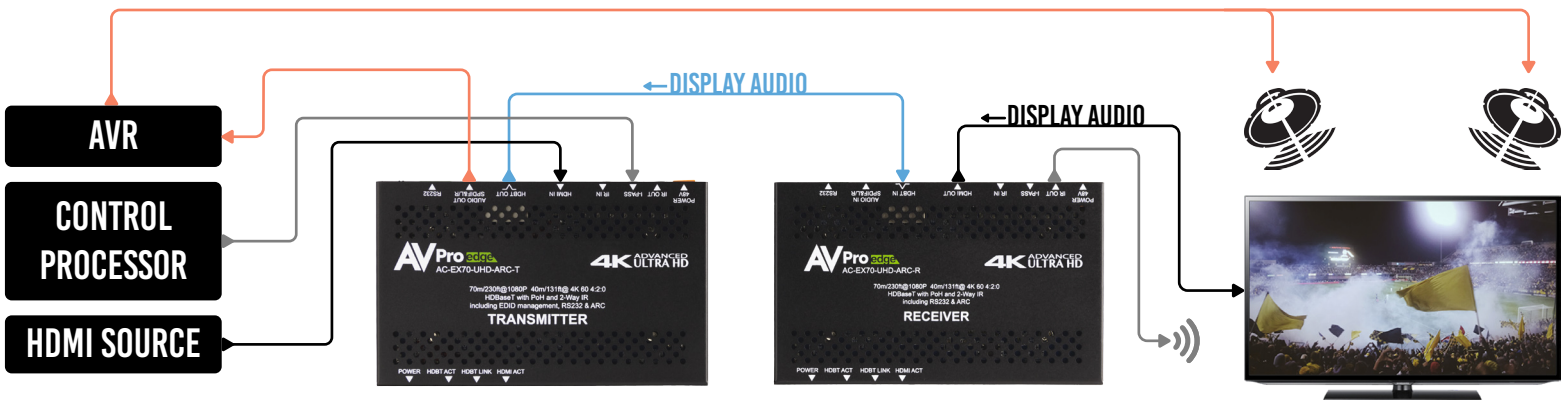

CONNECTION DIAGRAM