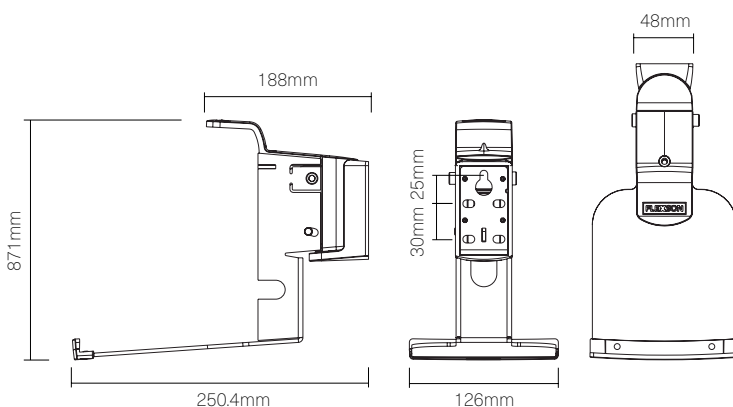

S5-WM Wall Mount for Sonos Five and Play:5

Designed to perfectly fit the Sonos Five and Play:5, this Flexson wall-mount bracket is as strong as it is discreet. The bracket securely holds the speaker in (right) and tilted (up to 20 degrees down) to angle your music to the perfect place.

- Bespoke design securely holds the Sonos Five / Play:5
- Has a unique tilting mechanism (down 20°) plus can swivel up to 60° (30° left, 30° right), so you can perfectly angle your speaker
- Precision engineered. Quick and easy to fit
- High grade-steel construction
- Available in black or white to perfectly match the Sonos Five / Play:5
- Fixing hardware included for Brick/Masonry and Wood/ Studwork
- Designed in the UK

	White		Black	
Product Code	FLXS5WM1011		FLXS5WM1021	
EAN Number	5057964002156		5057964002163	
UK, European and US (SRP)	£69.99	€79.99	\$99.99	
Product Specifications	Height	Width	Depth	Weight
Product Size (mm)	203mm	126mm	251mm	1.52kg
Carton Dimensions (mm)	280mm	180mm	140mm	1.6kg
Carton Contents	1 x Wall Mount and Instructions			
Country of Manufacture	China	Outer Carton Quantity		4