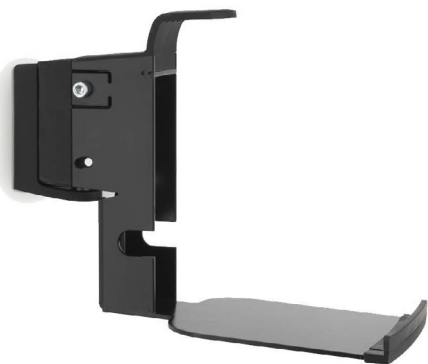

S5-WM Wall Mount for Sonos Five and Play:5

Designed to perfectly fit the Sonos Five and Play:5, this Flexson wall-mount bracket is as strong as it is discreet. The bracket securely holds the speaker in (right) and tilted (up to 20 degrees down) to angle your music to the perfect place.

- Bespoke design securely holds the Sonos Five / Play:5
- Has a unique tilting mechanism (down 20°) plus can swivel up to 60° (30° left, 30° right), so you can perfectly angle your speaker
- Precision engineered. Quick and easy to fit
- High grade-steel construction
- Available in black or white to perfectly match the Sonos Five / Play:5
- Fixing hardware included for Brick/Masonry and Wood/ Studwork
- Designed in the UK

	White		Black	
Product Code	FLXS5WM1011		FLXS5WM1021	
EAN Number	5057964002156		5057964002163	
UK, European and US (SRP)	£69.99	€79.99	\$99.99	
Product Specifications	Height	Width	Depth	Weight
Product Size (mm)	203mm	126mm	251mm	1.52kg
Carton Dimensions (mm)	280mm	180mm	140mm	1.6kg
Carton Contents	1 x Wall Mount and Instructions			
Country of Manufacture	China	Outer Carton Quantity		4