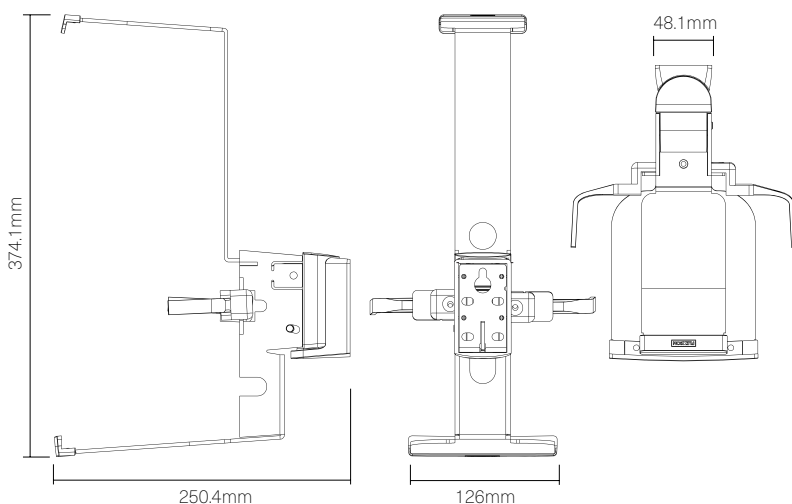

S5-WMV Vertical Wall Mount for Sonos Five and Play:5

Designed to perfectly fit the Sonos Five and Play:5, this Flexson wall-mount bracket is as strong as it is discreet. The bracket securely holds the speaker in portrait position, from where it can be swivelled (up to 30 degrees left or right) and tilted (up to 15 degrees down) to angle your music to the perfect place.

- Bespoke design securely holds the Sonos Five / Play:5
- Has a unique tilting mechanism (down 15°) plus can swivel up to 60° (30° left, 30° right), so you can perfectly angle your speaker
- High grade-steel construction
- Available in black or white to perfectly match the Sonos Five / Play:5
- Fixing hardware included for Brick/Masonry and Wood/ Studwork
- Designed in the UK

	White		Black	
Product Code	FLXP5WMV1011S		FLXP5WMV1021S	
UPC Number	713541217904		713541217898	
UK, European and US (SRP)	£89.99	€99.99	\$119.99	
Product Specifications	Height	Width	Depth	Weight
Product Size (mm)	374.1mm	126mm	250.4mm	1.68kg
Carton Dimensions (mm)	150mm	280mm	178mm	1.9kg
Carton Contents	1 x Vertical Wall Mount and Instructions			
Country of Manufacture	China	Outer Carton Quantity		4