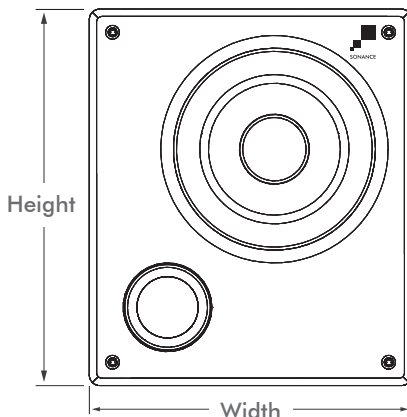

## Dimensions

**i8**  
**Width:** 12" (305mm)  
**Height:** 14" (355mm)  
**Depth:** 12 1/4" (311mm)

**i10**  
**Width:** 14" (356mm)  
**Height:** 16" (407mm)  
**Depth:** 14 1/4" (362mm)

**i12**  
**Width:** 16" (407mm)  
**Height:** 18" (457mm)  
**Depth:** 16 1/4" (413mm)

## Specifications

<b>Model:</b>	i8	i10	i12
<b>SKU:</b>	93356	93357	93358
<b>Unit of Measure:</b>	Each	Each	Each
<b>Woofer:</b>	8" (203mm) ultra long throw, glass fiber cone, rubber surround	10" (254mm) ultra long throw, glass fiber cone, rubber surround	12" (305mm) ultra long throw, glass fiber cone, rubber surround
<b>Frequency Response:</b>	30Hz - 250Hz +/-3dB	24Hz - 250Hz +/-3dB	22Hz - 250Hz +/-3dB
<b>Enclosure Material:</b>	High-gloss black finish	High-gloss black finish	High-gloss black finish
<b>Power Output:</b>	200 watts RMS (400 watts peak)	300 watts RMS (600 watts peak)	400 watts RMS (800 watts peak)
<b>Inputs:</b>	Line-level, speaker-level and low latency wireless	Line-level, speaker-level and low latency wireless	Line-level, speaker-level and low latency wireless
<b>Controls:</b>	Crossover, phase and bypass	Crossover, phase and bypass	Crossover, phase and bypass
<b>DSP:</b>	App controlled Sonarc automatic in-room equalization	App controlled Sonarc automatic in-room equalization	App controlled Sonarc automatic in-room equalization
<b>Grille Material:</b>	Black cloth	Black cloth	Black cloth
<b>Shipping Weight:</b>	40 lbs. (18kg)	60 lbs. (27kg)	70 lbs. (31.5kg)