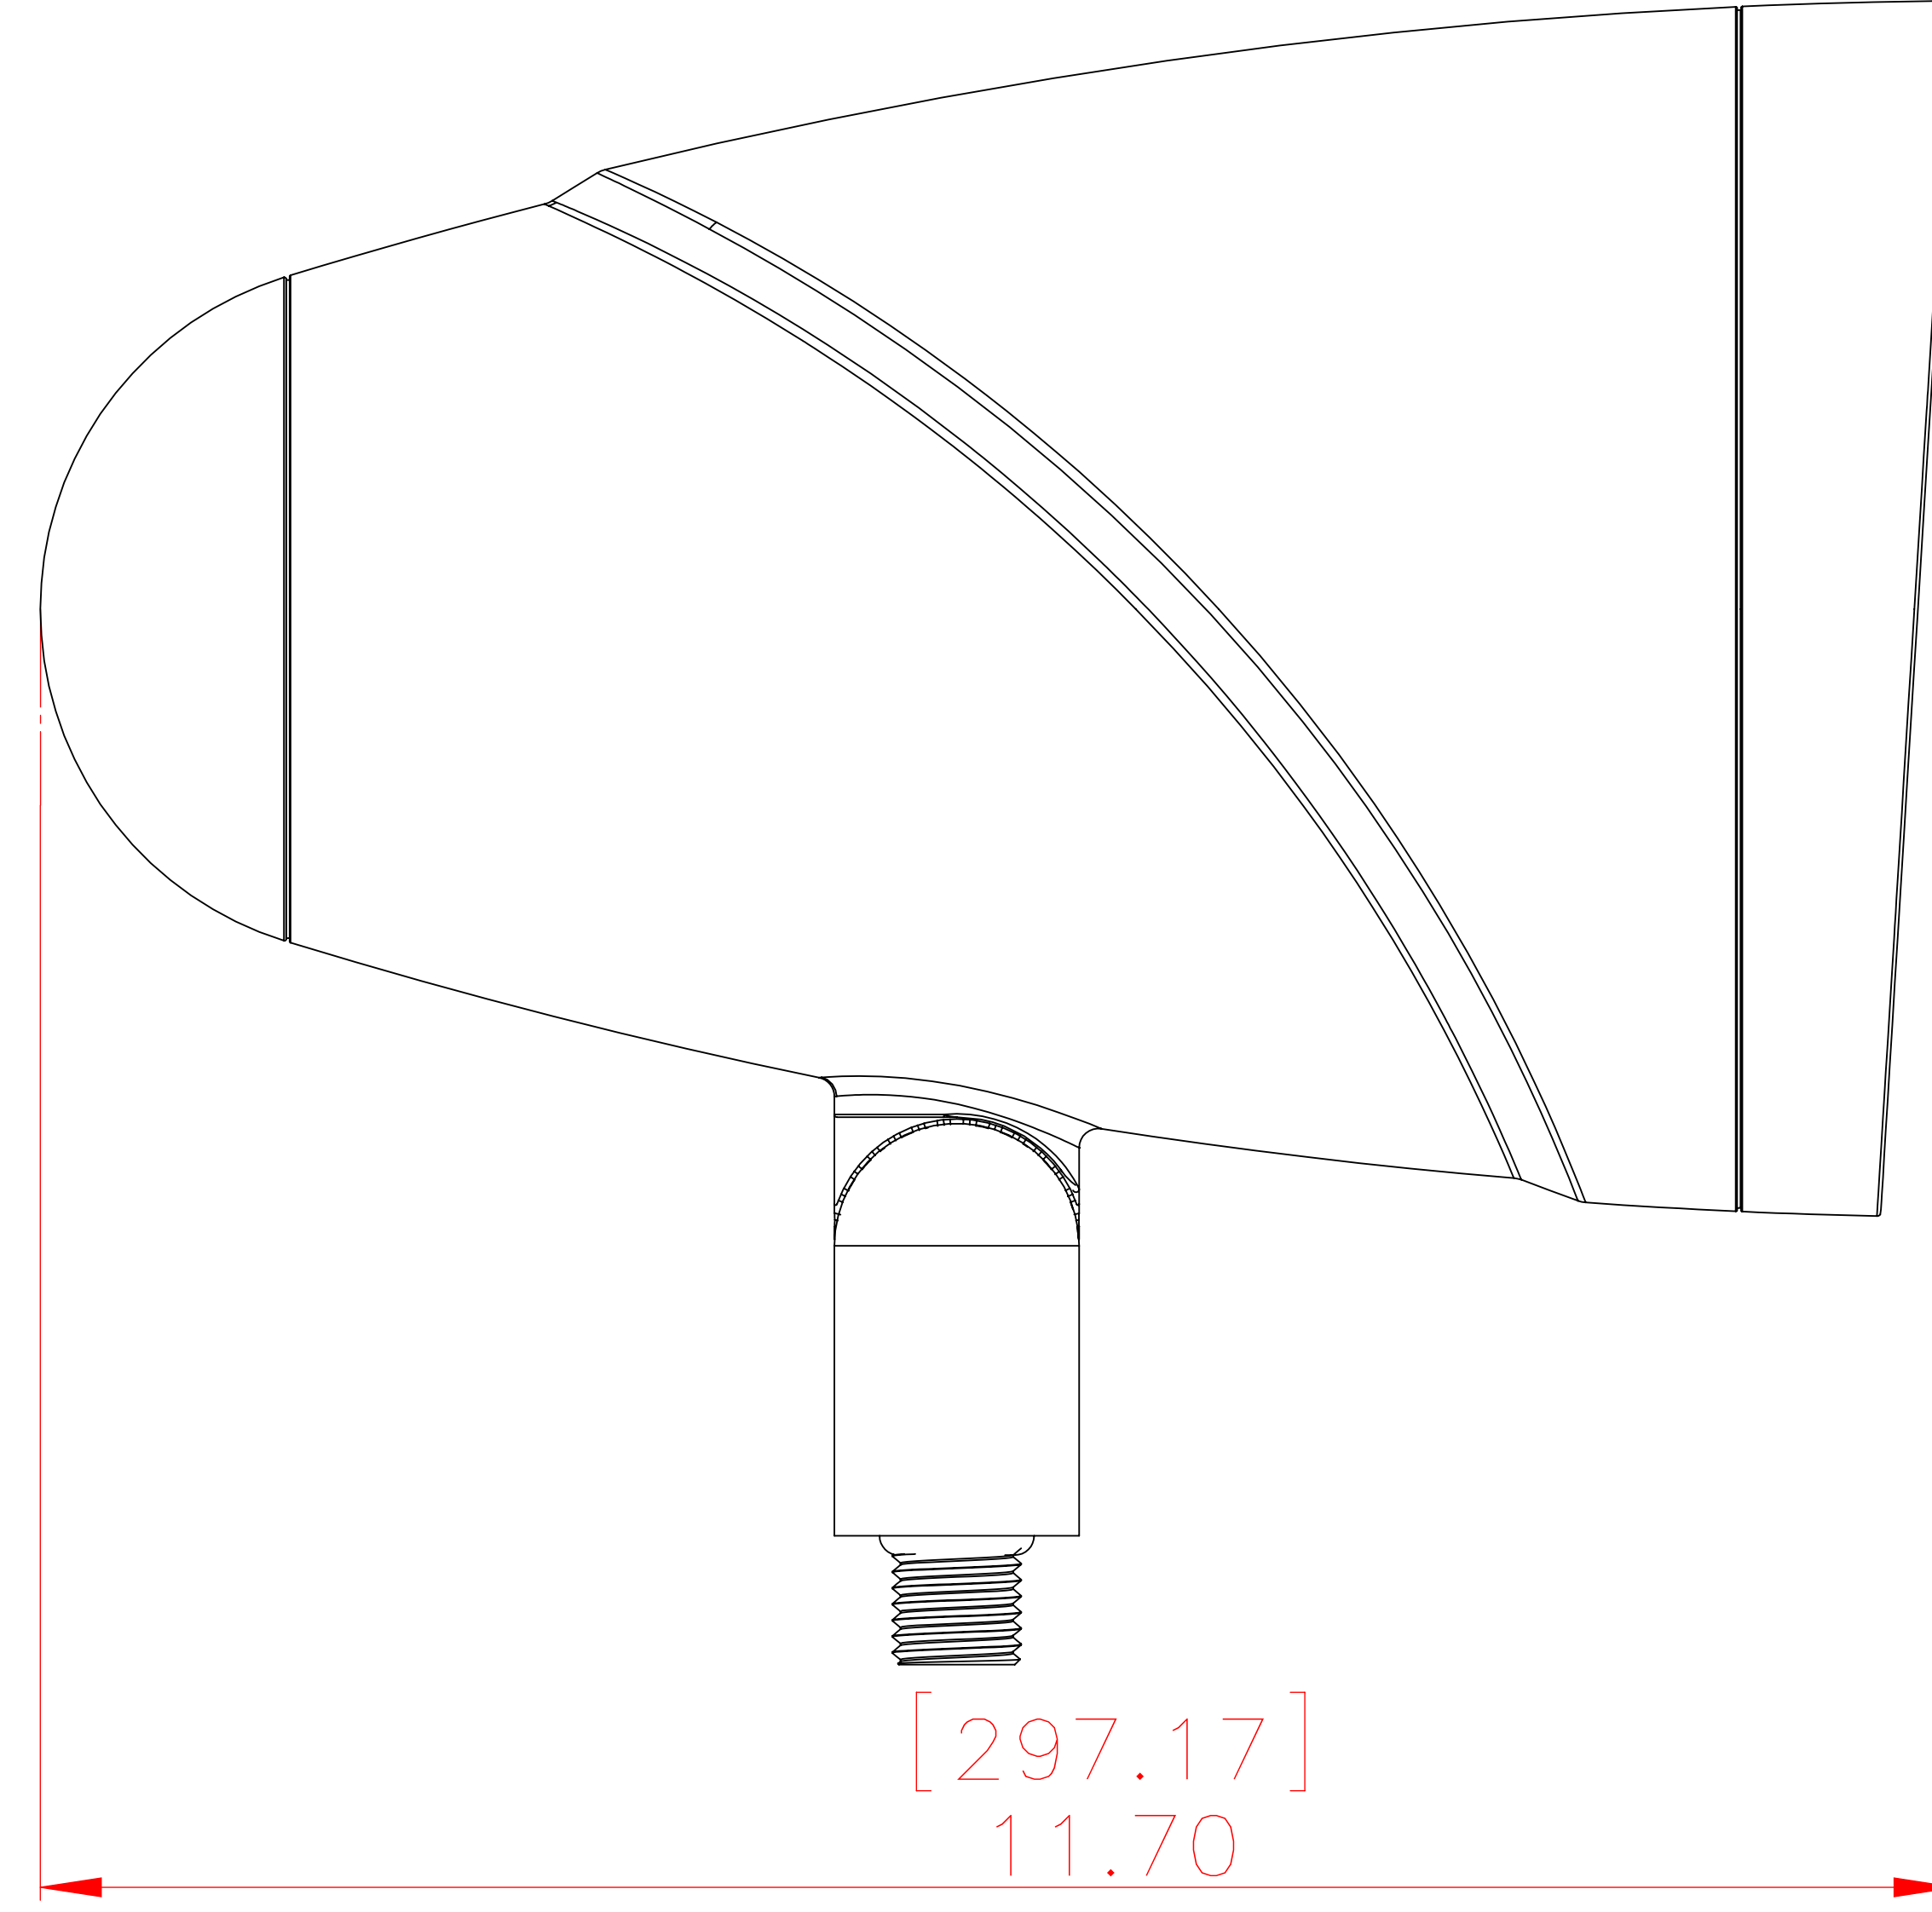

FRONT

LEFT

BACK

ISOMETRIC

SONANCE  
 991 Calle Amanecer, San Clemente, CA, 92673  
 949 492-7777 FAX 949 361-5579  
 www.sonance.com

SL6T SAT

SCALE: 1 : 1

DRAWN BY:

DRWN - PART NUMBER

REV.

SHEET: 01 OF

RELEASED (IN)