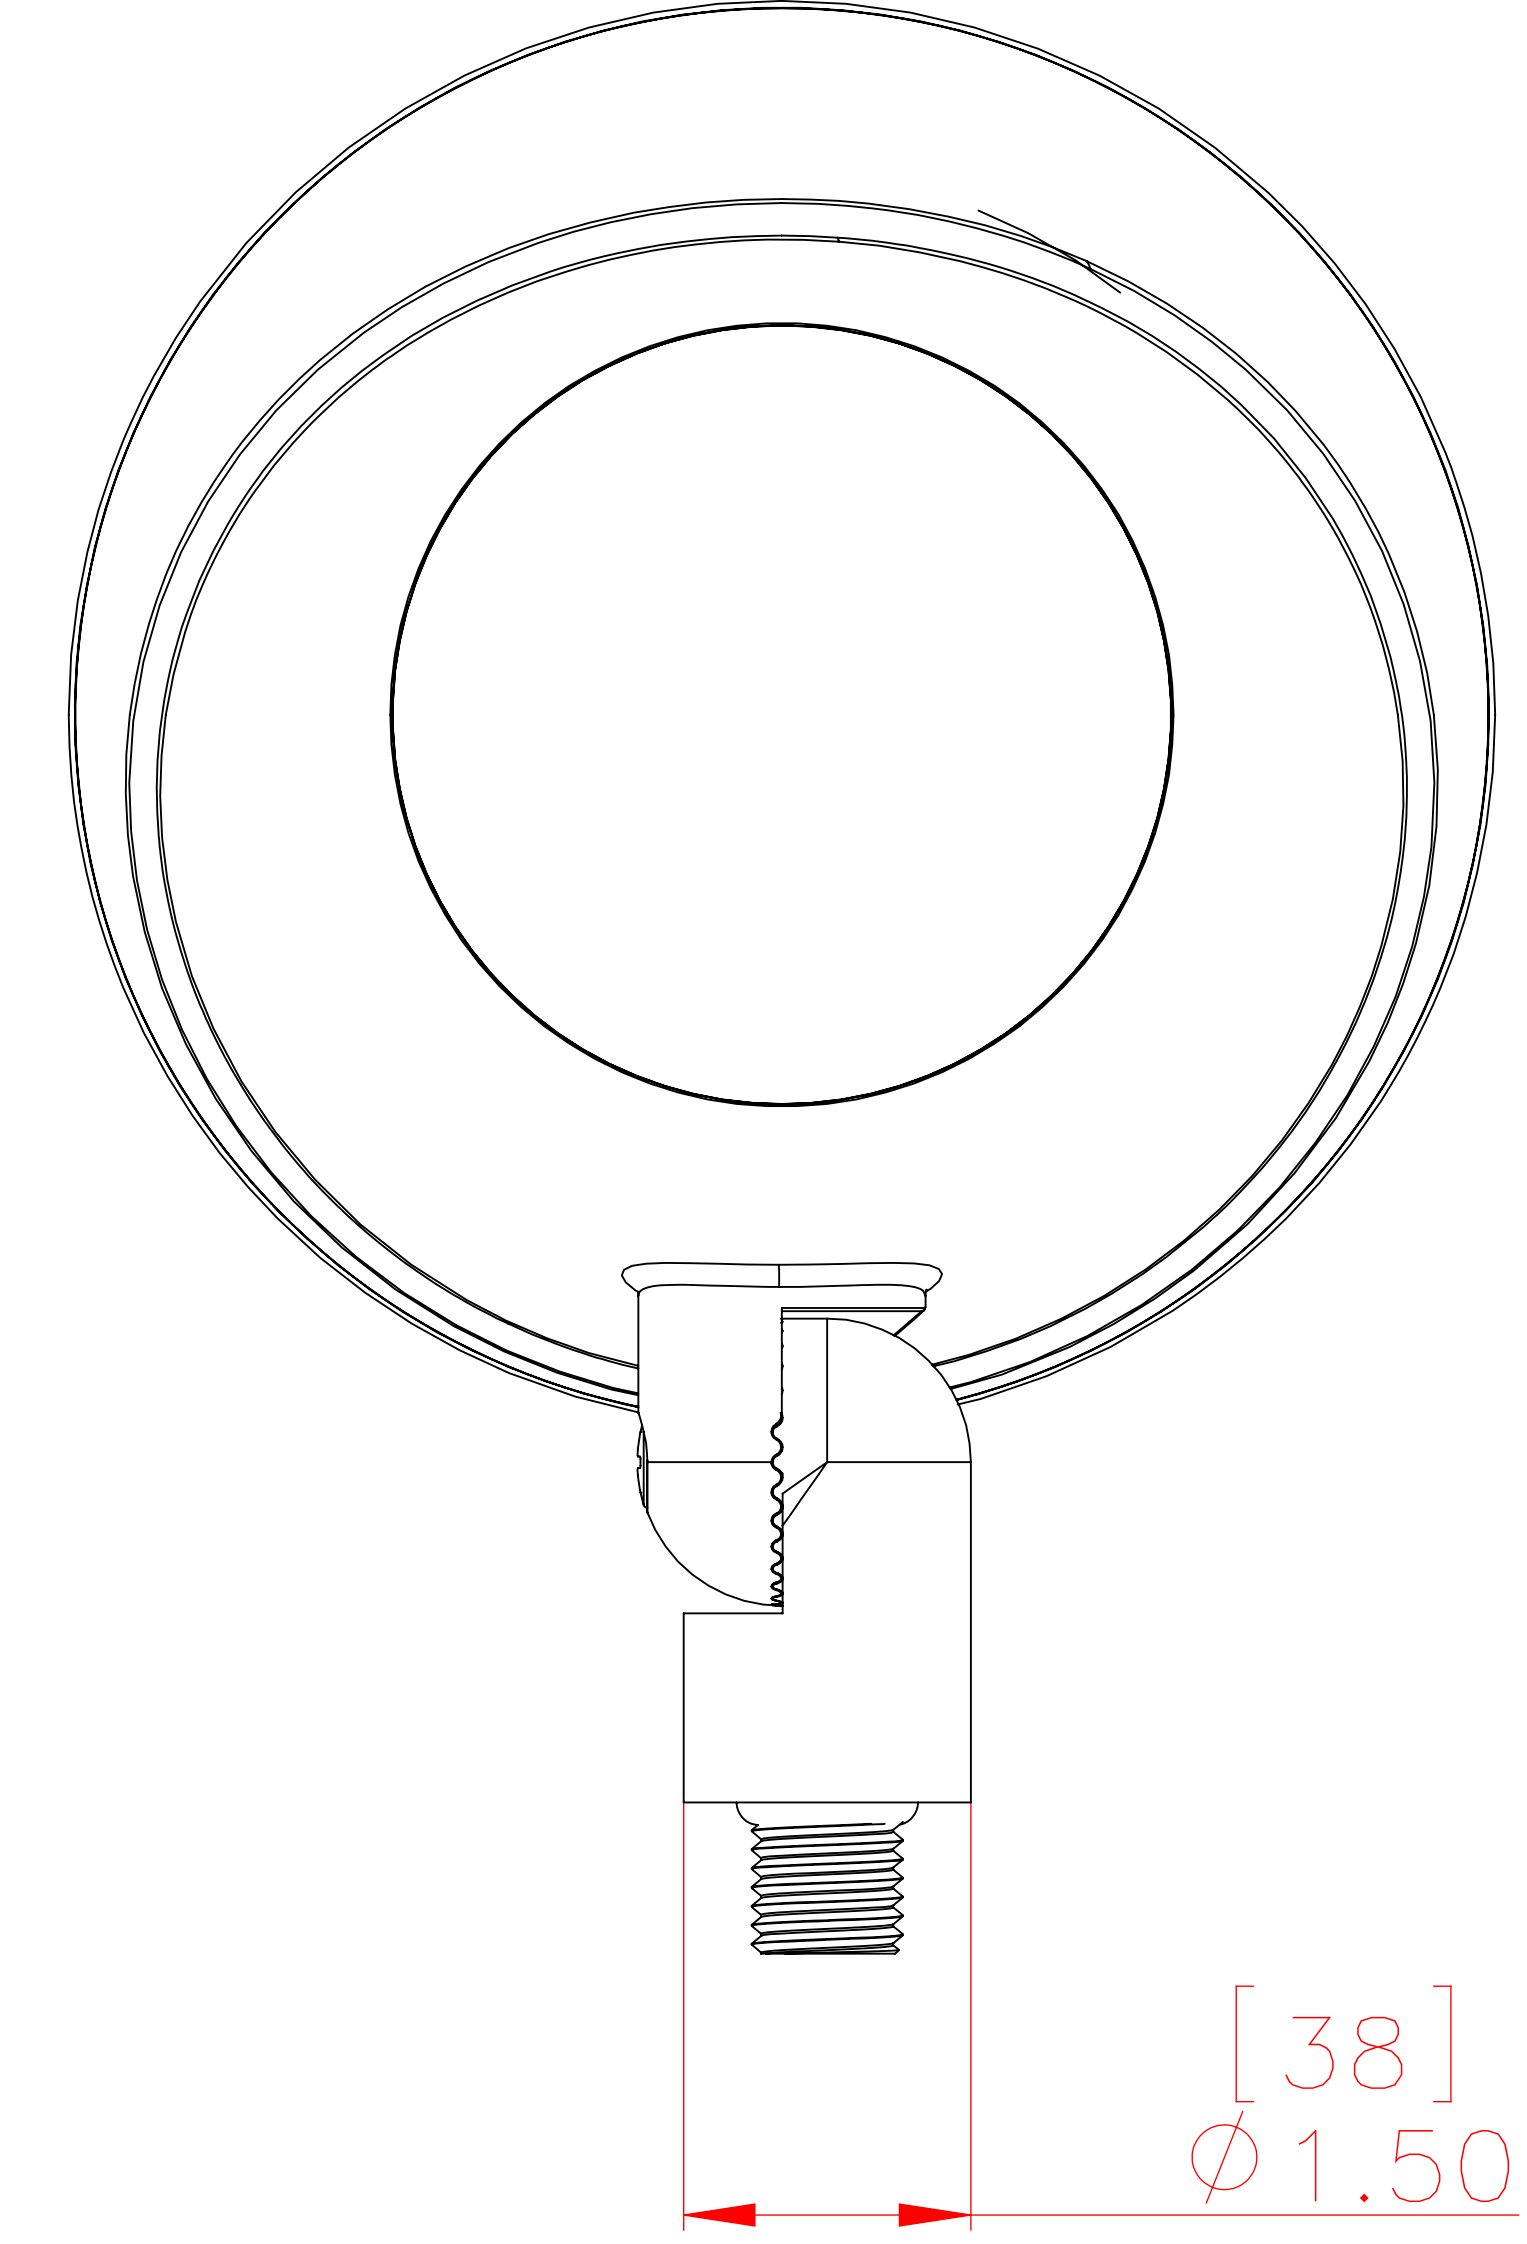

FRONT

LEFT

BACK

ISOMETRIC

SONANCE  
 991 Calle Amanecer, San Clemente, CA, 92673  
 949 492-7777 FAX 949 361-5579  
 www.sonance.com

SL6T SAT

SCALE: 1 : 1

DRAWN BY:

DRWN - PART NUMBER

REV.

SHEET: 01 OF

RELEASED (IN)