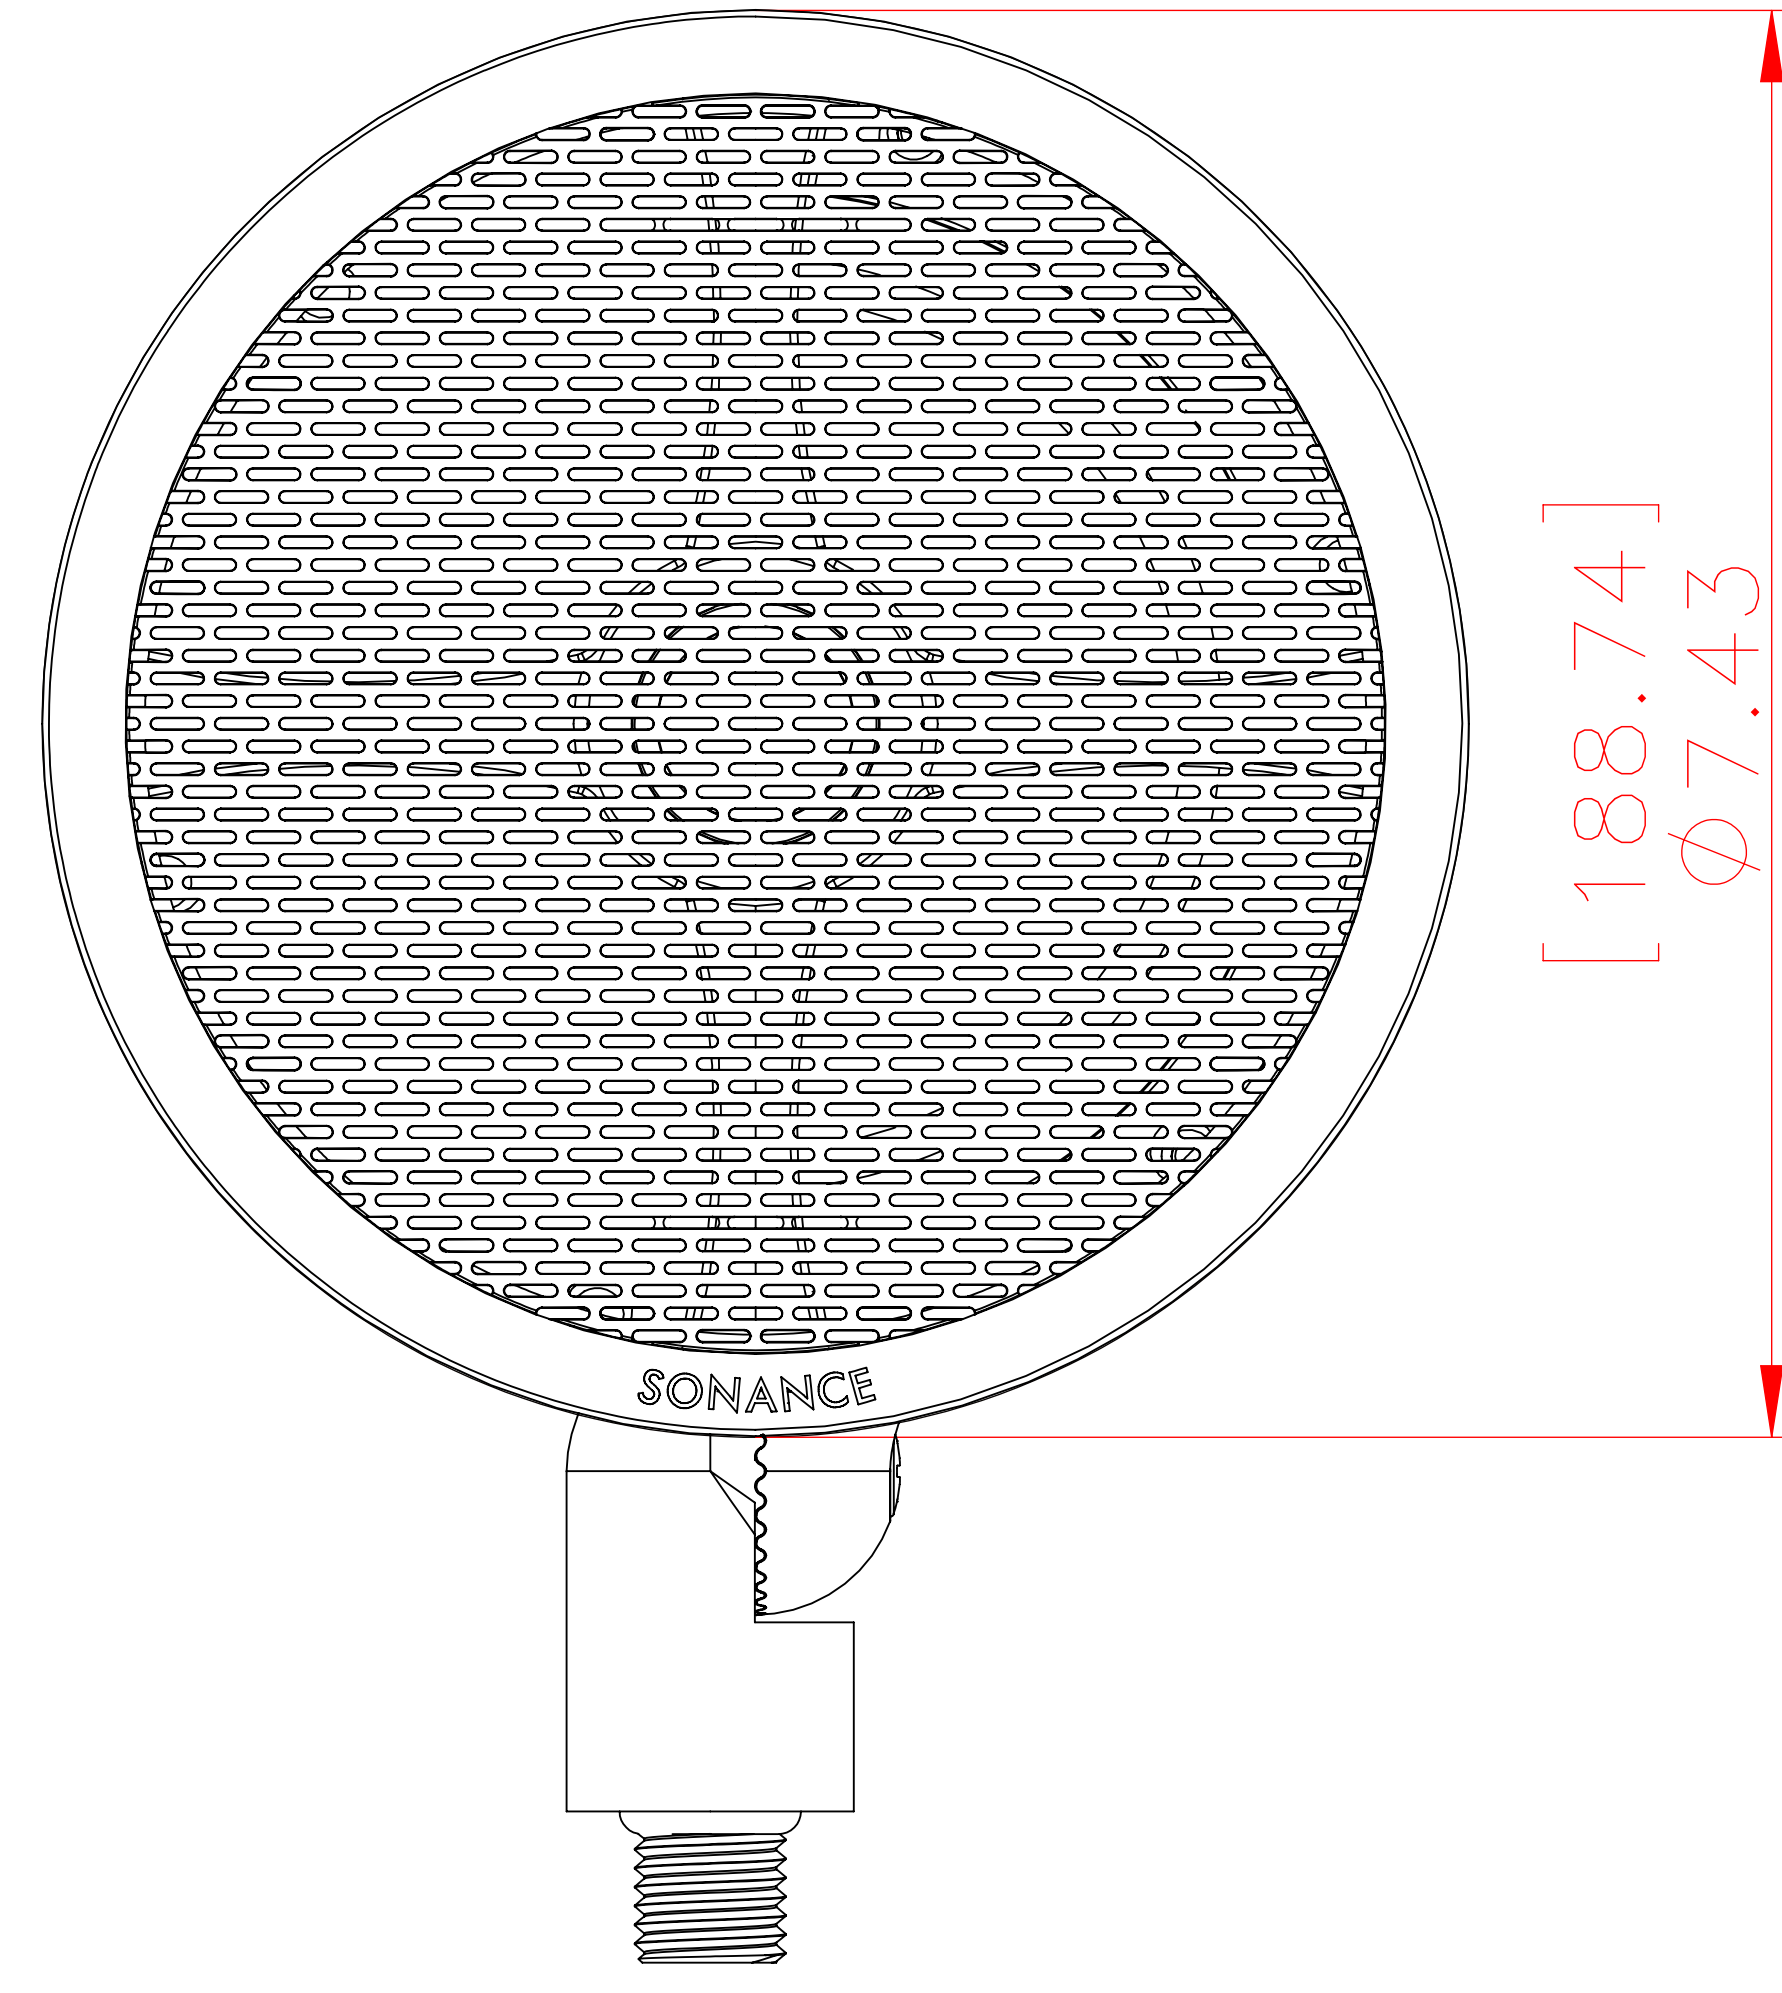

FRONT

LEFT

BACK

ISOMETRIC

SONANCE  
 991 Calle Amanecer, San Clemente, CA, 92673  
 949 492-7777 FAX 949 361-5579  
 www.sonance.com

SL6T SAT

SCALE: 1 : 1

DRAWN BY:

DRWN - PART NUMBER

REV.

SHEET: 01 OF

RELEASED (IN)