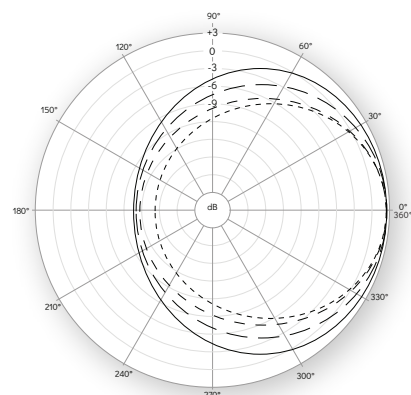

Operating Range: 40 Hz (-3 dB) to 40 kHz
 Sensitivity: 90 dB
 Maximum Power Handling: 100 Watt
 Impedance: 8 ohms
 Average Peak SPL: 105 dB
 Weight: 4.5 kg
 Dimensions: H: 310 W: 230 D: 141 mm
 Cabinet: Black, White, RAL, NCS
 Screen: Black, White, RAL, NCS, Artcoustic Art Gallery

SCHEMATICS

dimensions are in mm

POLAR RESPONSE

horizontal polar response 1m

16000Hz - - - - -
 6500Hz - - - - -
 2500Hz - - - - -
 1000Hz - - - - -

vertical polar response 1m

3D polar response 1m