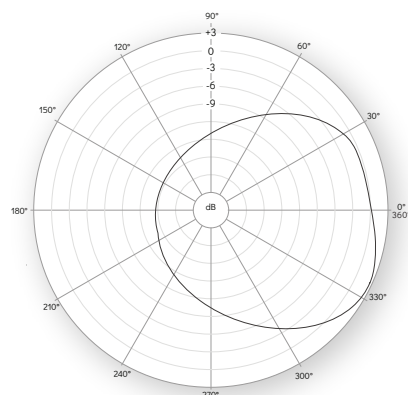

Operating Range: 40 Hz (-3 dB) to 40 kHz
 Sensitivity: 90 dB
 Maximum Power Handling: 100 Watt
 Impedance: 8 ohms
 Average Peak SPL: 105 dB
 Weight: 4.5 kg
 Dimensions: H: 310 W: 230 D: 141 mm
 Cabinet: Black, White, RAL, NCS
 Screen: Black, White, RAL, NCS, Artcoustic Art Gallery

SCHEMATICS

dimensions are in mm

POLAR RESPONSE

horizontal polar response 1m

16000Hz - - - - -
 6500Hz - - - - -
 2500Hz - - - - -
 1000Hz - - - - -

vertical polar response 1m

3D polar response 1m