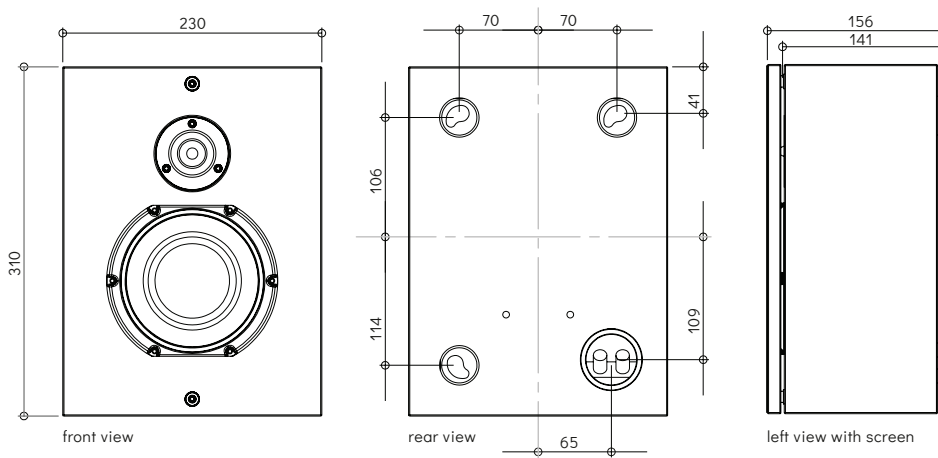

Operating Range: 40 Hz (-3 dB) to 40 kHz
 Sensitivity: 90 dB
 Maximum Power Handling: 100 Watt
 Impedance: 8 ohms
 Average Peak SPL: 105 dB
 Weight: 4.5 kg
 Dimensions: H: 310 W: 230 D: 141 mm
 Cabinet: Black, White, RAL, NCS
 Screen: Black, White, RAL, NCS, Artcoustic Art Gallery

SCHEMATICS

dimensions are in mm

POLAR RESPONSE

horizontal polar response 1m

16000Hz - - - - -
 6500Hz - - - - -
 2500Hz - - - - -
 1000Hz - - - - -

vertical polar response 1m

3D polar response 1m