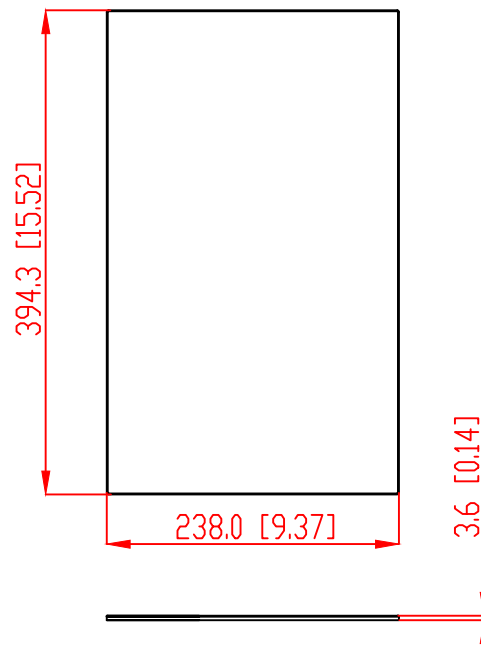

FRONT

BACK / MINIMUM CUTOUT

MOUNTING DEPTH

MICRO TRIM GRILLE

TRIMLESS GRILLE

ISOMETRIC

991 Calle Amanecer
 San Clemente, California 92673 USA
 949-492-7777
 www.sonance.com

SONANCE

VX86 SPEAKER

SCALE: 2 : 3
 SHEET: 0F

DRAWN BY: Roy

REV.

DRWN - PART NUMBER

RELEASED DIM.