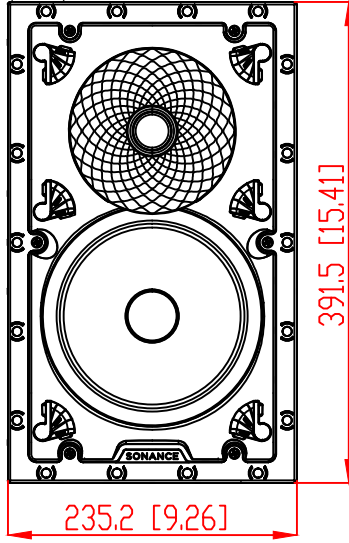

FRONT

BACK / MINIMUM CUTOUT

MOUNTING DEPTH

MICRO TRIM GRILLE

TRIMLESS GRILLE

ISOMETRIC

991 Calle Amanecer
 San Clemente, California 92673 USA
 949-492-7777
 www.sonance.com

SONANCE

VX86 SPEAKER

SCALE: 2 : 3
 SHEET: 0F

DRAWN BY: Roy

REV.

DRWN - PART NUMBER

RELEASED DIM.