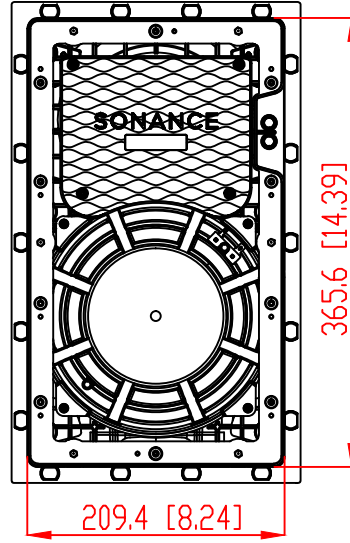

FRONT

BACK / MINIMUM CUTOUT

MOUNTING DEPTH

MICRO TRIM GRILLE

TRIMLESS GRILLE

ISOMETRIC

991 Calle Amanecer
 San Clemente, California 92673 USA
 949-492-7777
 www.sonance.com

SONANCE

VX86 SPEAKER

SCALE: 2 : 3
 SHEET: 0F

DRAWN BY: Roy

REV.

DRWN - PART NUMBER

RELEASED DIM.