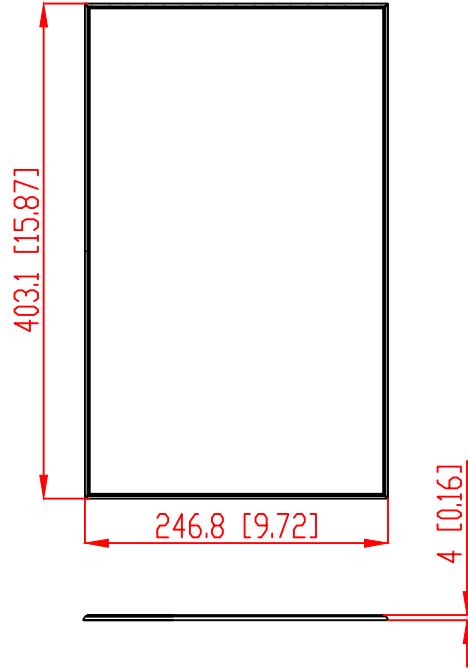

FRONT

BACK / MINIMUM CUTOUT

MOUNTING DEPTH

MICRO TRIM GRILLE

TRIMLESS GRILLE

ISOMETRIC

991 Calle Amanecer
 San Clemente, California 92673 USA
 949-492-7777
 www.sonance.com

SONANCE

VX86 SPEAKER

SCALE: 2 : 3
 SHEET: 0F

DRAWN BY: Roy

REV.

DRWN - PART NUMBER

RELEASED DIM.