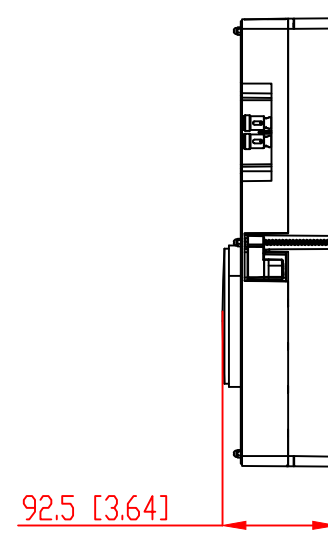

FRONT

BACK / MINIMUM CUTOUT

MOUNTING DEPTH

MICRO TRIM GRILLE

TRIMLESS GRILLE

ISOMETRIC

991 Calle Amanecer
 San Clemente, California 92673 USA
 949-492-7777
 www.sonance.com

SONANCE

VX86 SPEAKER

SCALE: 2 : 3
 SHEET: 0F

DRAWN BY: Roy

REV.

DRWN - PART NUMBER

RELEASED DIM.