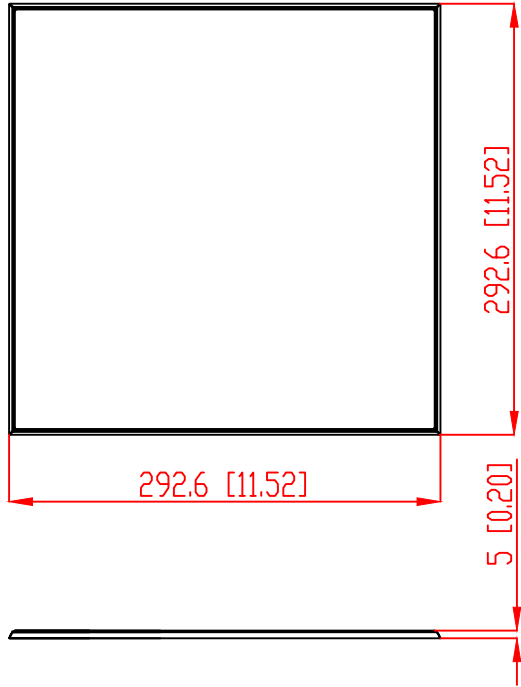

FRONT

BACK / MINIMUM CUTOUT

MOUNTING DEPTH

MICRO TRIM GRILLE

TRIMLESS GRILLE

ISOMETRIC

991 Calle Amanecer
 San Clemente, California 92673 USA
 949-492-7777
 www.sonance.com

SONANCE

VX82R WITH SQUARE ADAPTOR SPEAKER

SCALE: 4 : 5
 SHEET: 0F

DRAWN - PART NUMBER

REV.