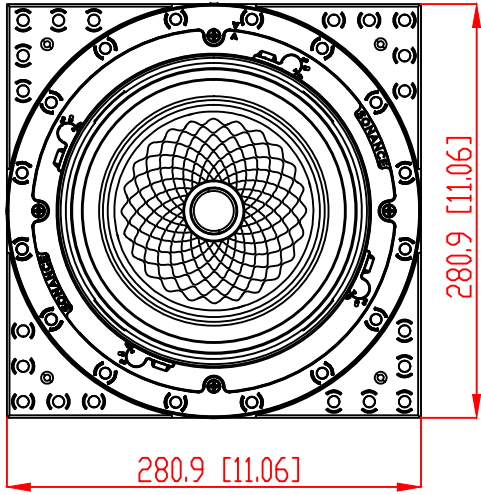

FRONT

BACK / MINIMUM CUTOUT

MOUNTING DEPTH

MICRO TRIM GRILLE

TRIMLESS GRILLE

ISOMETRIC

991 Calle Amanecer
 San Clemente, California 92673 USA
 949-492-7777
 www.sonance.com

SONANCE

VX82R WITH SQUARE ADAPTOR SPEAKER

SCALE: 4 : 5
 SHEET: 0F

DRAWN - PART NUMBER

REV.