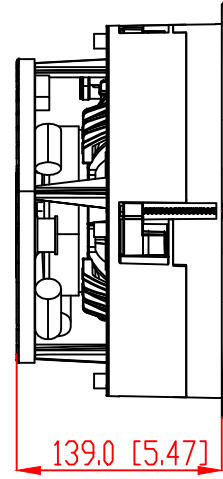

FRONT

BACK / MINIMUM CUTOUT

MOUNTING DEPTH

MICRO TRIM GRILLE

TRIMLESS GRILLE

ISOMETRIC

991 Calle Amanecer
 San Clemente, California 92673 USA
 949-492-7777
 www.sonance.com

SONANCE

VX82R WITH SQUARE ADAPTOR SPEAKER

SCALE: 4 : 5
 SHEET: 0F

DRAWN - PART NUMBER

REV.