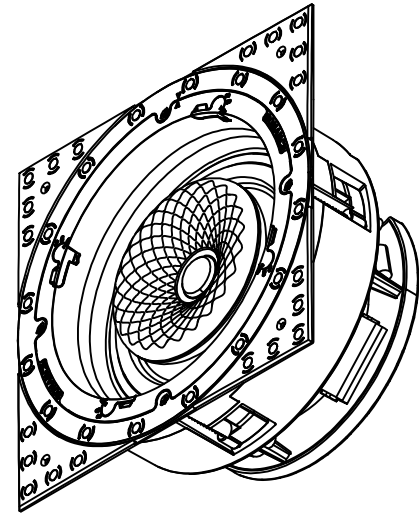

FRONT

BACK / MINIMUM CUTOUT

MOUNTING DEPTH

MICRO TRIM GRILLE

TRIMLESS GRILLE

ISOMETRIC

991 Calle Amanecer
 San Clemente, California 92673 USA
 949-492-7777
 www.sonance.com

SONANCE

VX82R WITH SQUARE ADAPTOR SPEAKER

SCALE: 4 : 5
 SHEET: 0F

DRAWN - PART NUMBER

REV.