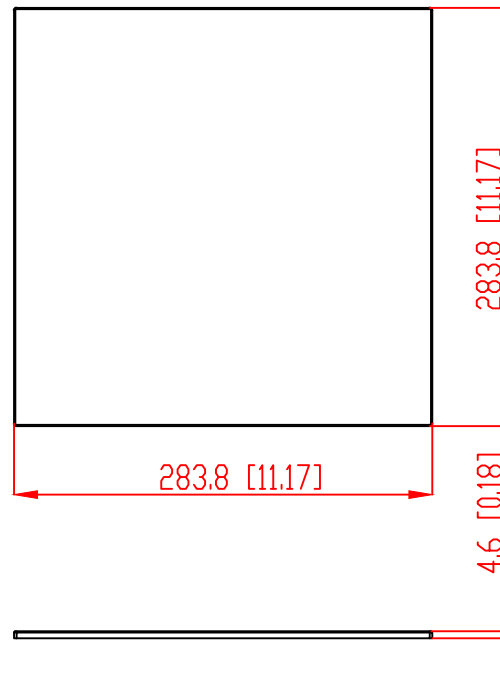

FRONT

BACK / MINIMUM CUTOUT

MOUNTING DEPTH

MICRO TRIM GRILLE

TRIMLESS GRILLE

ISOMETRIC

991 Calle Amanecer
 San Clemente, California 92673 USA
 949-492-7777
 www.sonance.com

SONANCE

VX82R WITH SQUARE ADAPTOR SPEAKER

SCALE: 4 : 5
 SHEET: 0F

DRAWN - PART NUMBER

REV.