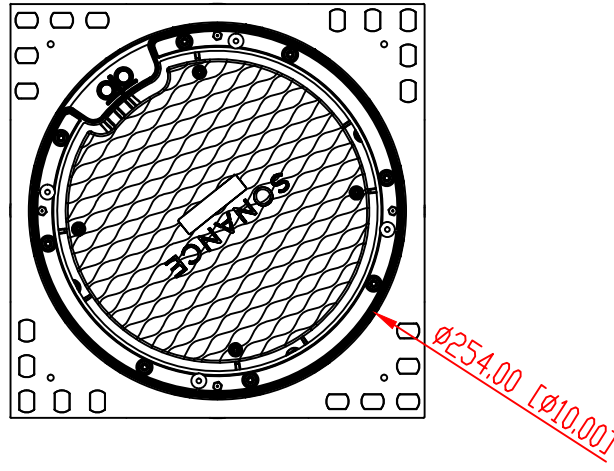

FRONT

BACK / MINIMUM CUTOUT

MOUNTING DEPTH

MICRO TRIM GRILLE

TRIMLESS GRILLE

ISOMETRIC

991 Calle Amanecer
 San Clemente, California 92673 USA
 949-492-7777
 www.sonance.com

SONANCE

VX82R WITH SQUARE ADAPTOR SPEAKER

SCALE: 4 : 5
 SHEET: 0F

DRAWN - PART NUMBER

REV.