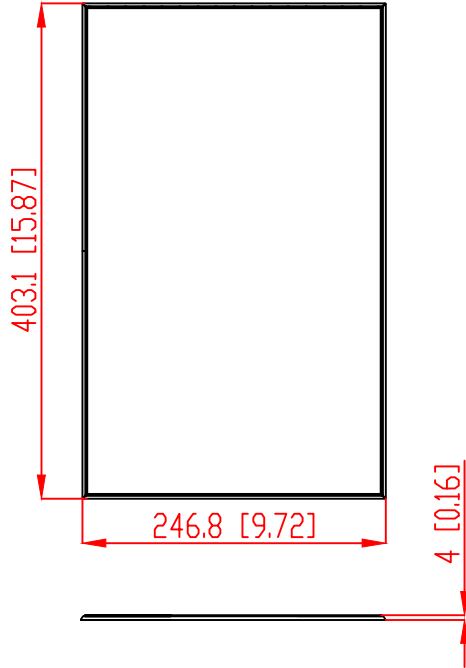

FRONT

BACK / MINIMUM CUTOUT

MOUNTING DEPTH

MICRO TRIM GRILLE

TRIMLESS GRILLE

ISOMETRIC

991 Calle Amanecer  
 San Clemente, California 92673 USA  
 949-492-7777  
 www.sonance.com

**SONANCE**

VX82 SPEAKER

SCALE: 2 : 3  
 SHEET: 0F

DRAWN BY: Roy

DRWN - PART NUMBER

REV.