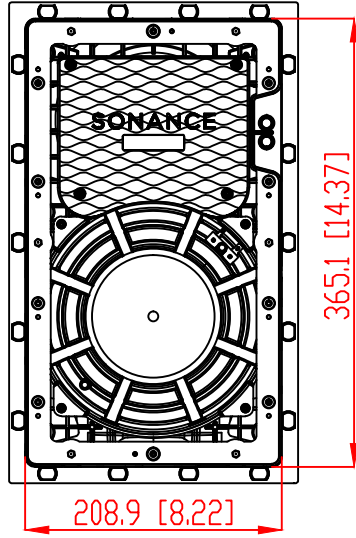

FRONT

BACK / MINIMUM CUTOUT

MOUNTING DEPTH

MICRO TRIM GRILLE

TRIMLESS GRILLE

ISOMETRIC

991 Calle Amanecer  
 San Clemente, California 92673 USA  
 949-492-7777  
 www.sonance.com

**SONANCE**

VX82 SPEAKER

SCALE: 2 : 3  
 SHEET: 0F

DRAWN BY: Roy

DRWN - PART NUMBER

REV.