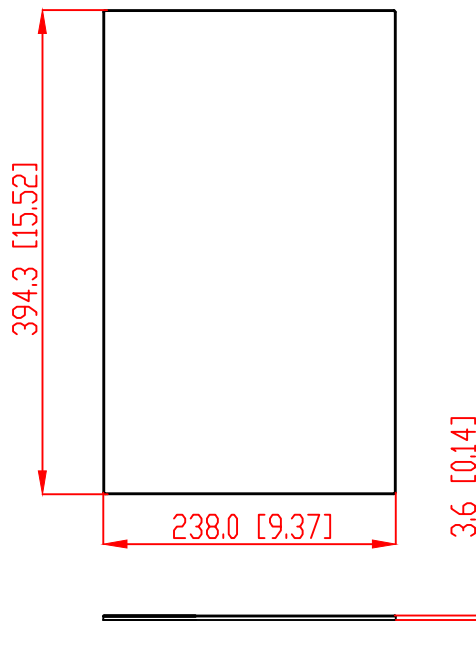

FRONT

BACK / MINIMUM CUTOUT

MOUNTING DEPTH

MICRO TRIM GRILLE

TRIMLESS GRILLE

ISOMETRIC

991 Calle Amanecer  
 San Clemente, California 92673 USA  
 949-492-7777  
 www.sonance.com

**SONANCE**

VX82 SPEAKER

SCALE: 2 : 3  
 SHEET: 0F

DRAWN BY: Roy

DRWN - PART NUMBER

REV.