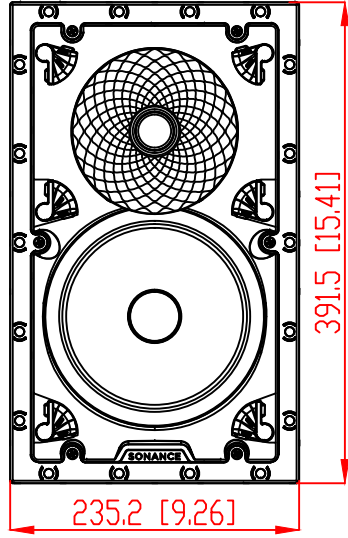

FRONT

BACK / MINIMUM CUTOUT

MOUNTING DEPTH

MICRO TRIM GRILLE

TRIMLESS GRILLE

ISOMETRIC

991 Calle Amanecer  
 San Clemente, California 92673 USA  
 949-492-7777  
 www.sonance.com

**SONANCE**

VX82 SPEAKER

SCALE: 2 : 3  
 SHEET: 0F

DRAWN BY: Roy

DRWN - PART NUMBER

REV.