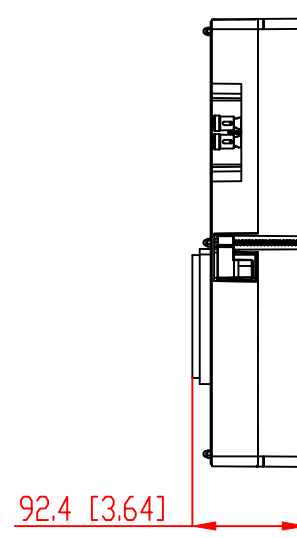

FRONT

BACK / MINIMUM CUTOUT

MOUNTING DEPTH

MICRO TRIM GRILLE

TRIMLESS GRILLE

ISOMETRIC

991 Calle Amanecer  
 San Clemente, California 92673 USA  
 949-492-7777  
 www.sonance.com

**SONANCE**

VX82 SPEAKER

SCALE: 2 : 3  
 SHEET: 0F

DRAWN BY: Roy

DRWN - PART NUMBER

REV.