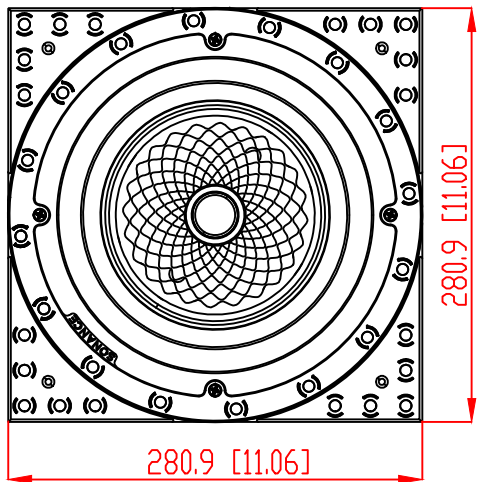

FRONT

BACK / MINIMUM CUTOUT

MOUNTING DEPTH

MICRO TRIM GRILLE

TRIMLESS GRILLE

ISOMETRIC

991 Calle Amanecer
 San Clemente, California 92673 USA
 949-492-7777
 WWW.SONANCE.COM

SONANCE

VX80R WITH SQUARE ADAPTOR SPEAKER

SCALE: 4:5
 SHEET: 0F

DRAWN - PART NUMBER

REV.