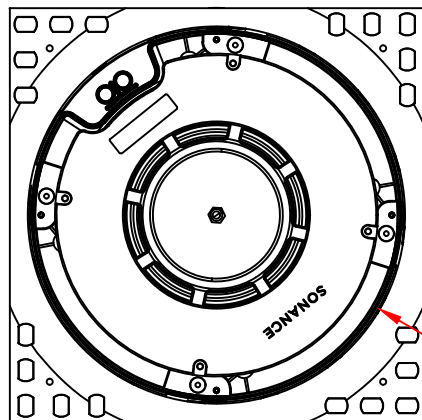

FRONT

BACK / MINIMUM CUTOUT

MOUNTING DEPTH

MICRO TRIM GRILLE

TRIMLESS GRILLE

ISOMETRIC

991 Calle Amanecer
 San Clemente, California 92673 USA
 949-492-7777
 WWW.SONANCE.COM

SONANCE

VX80R WITH SQUARE ADAPTOR SPEAKER

SCALE: 4:5
 SHEET: 0F

DRAWN - PART NUMBER

REV.