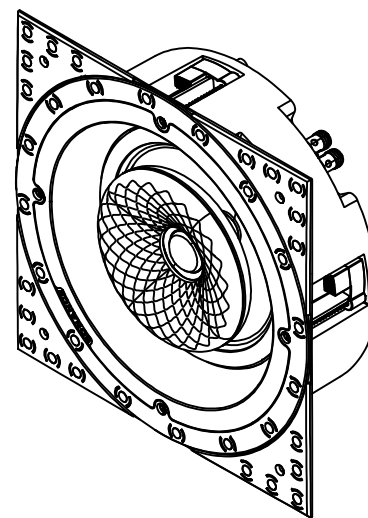

FRONT

BACK / MINIMUM CUTOUT

MOUNTING DEPTH

MICRO TRIM GRILLE

TRIMLESS GRILLE

ISOMETRIC

991 Calle Amanecer
 San Clemente, California 92673 USA
 949-492-7777
 WWW.SONANCE.COM

SONANCE

VX80R WITH SQUARE ADAPTOR SPEAKER

SCALE: 4:5
 SHEET: 0F

DRAWN - PART NUMBER

REV.