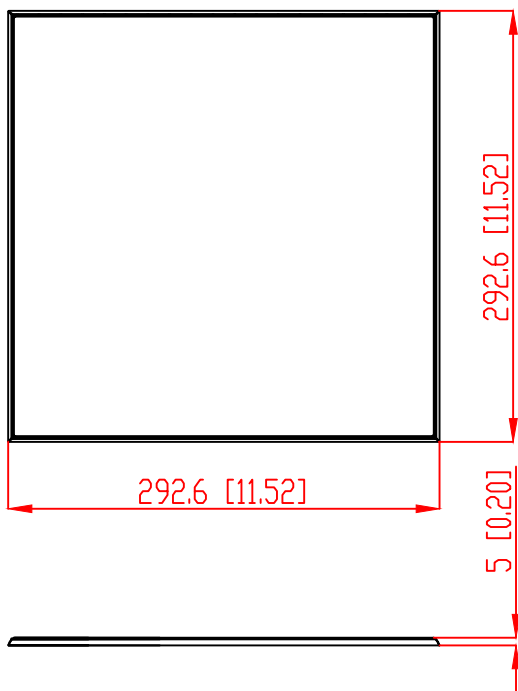

FRONT

BACK / MINIMUM CUTOUT

MOUNTING DEPTH

MICRO TRIM GRILLE

TRIMLESS GRILLE

ISOMETRIC

991 Calle Amanecer
 San Clemente, California 92673 USA
 949-492-7777
 WWW.SONANCE.COM

SONANCE

VX80R WITH SQUARE ADAPTOR SPEAKER

SCALE: 4:5
 SHEET: 0F

DRAWN - PART NUMBER

REV.