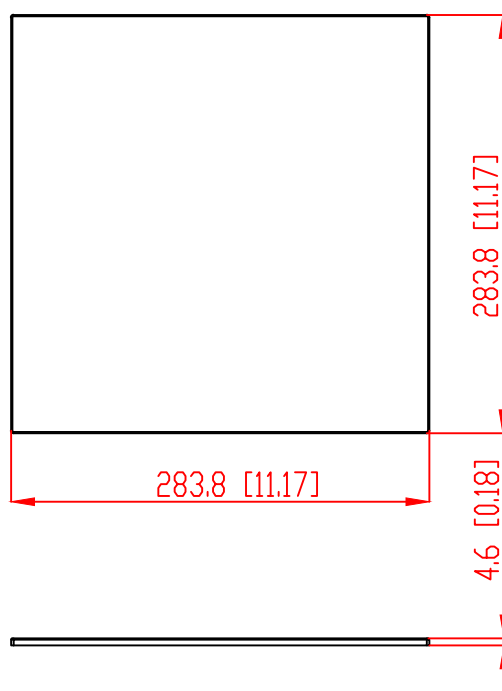

FRONT

BACK / MINIMUM CUTOUT

MOUNTING DEPTH

MICRO TRIM GRILLE

TRIMLESS GRILLE

ISOMETRIC

991 Calle Amanecer
 San Clemente, California 92673 USA
 949-492-7777
 WWW.SONANCE.COM

SONANCE

VX80R WITH SQUARE ADAPTOR SPEAKER

SCALE: 4:5
 SHEET: 0F

DRAWN - PART NUMBER

REV.