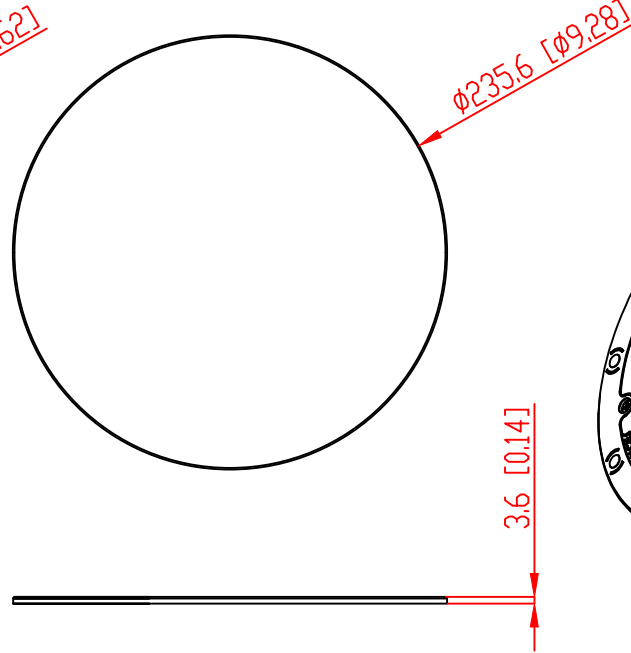

FRONT

BACK / MINIMUM CUTOUT

MOUNTING DEPTH

MICRO TRIM GRILLE

TRIMLESS GRILLE

ISOMETRIC

991 Calle Amanecer
 San Clemente, California 92673 USA
 949-492-7777
 www.sonance.com

SONANCE

VX66R SPEAKER

SCALE: 1 : 1
 SHEET: 01

DRAWN BY: Roy

REV.

RELEASED DIM.
 DRAWN - PART NUMBER