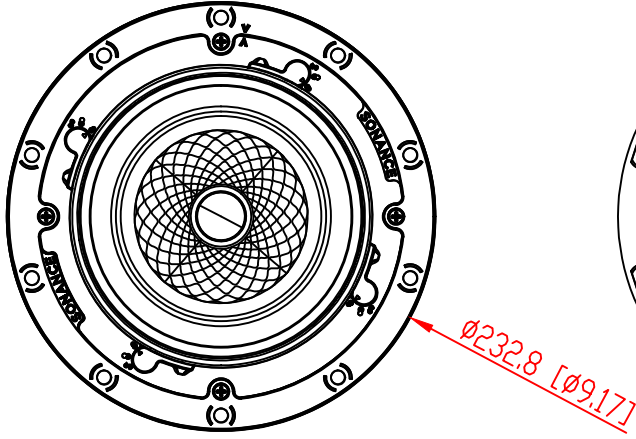

FRONT

BACK / MINIMUM CUTOUT

MOUNTING DEPTH

MICRO TRIM GRILLE

TRIMLESS GRILLE

ISOMETRIC

991 Calle Amanecer
 San Clemente, California 92673 USA
 949-492-7777
 www.sonance.com

SONANCE

VX66R SPEAKER

SCALE: 1 : 1
 SHEET: 01

DRAWN BY: Roy

REV.

RELEASED DIM.
 DRAWN - PART NUMBER