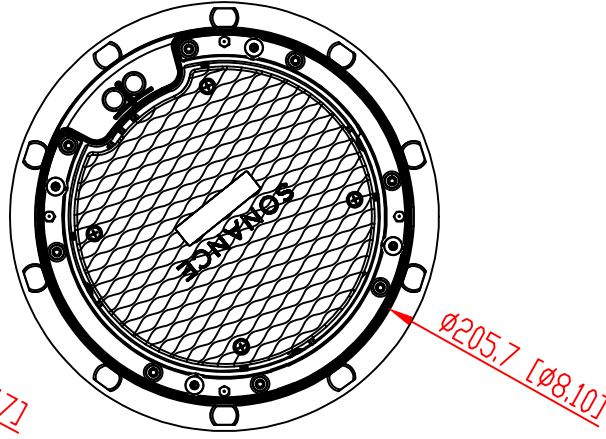

FRONT

BACK / MINIMUM CUTOUT

MOUNTING DEPTH

MICRO TRIM GRILLE

TRIMLESS GRILLE

ISOMETRIC

991 Calle Amanecer
 San Clemente, California 92673 USA
 949-492-7777
 www.sonance.com

SONANCE

VX66R SPEAKER

SCALE: 1 : 1
 SHEET: 01

DRAWN BY: Roy

REV.

RELEASED DIM.
 DRAWN - PART NUMBER