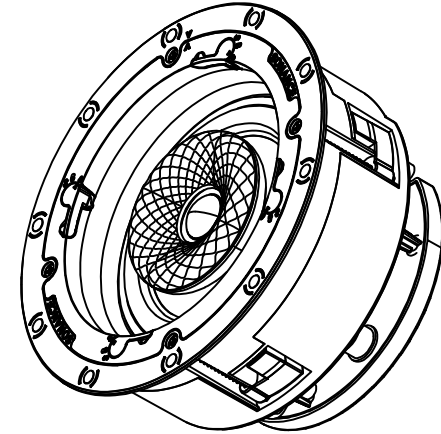

FRONT

BACK / MINIMUM CUTOUT

MOUNTING DEPTH

MICRO TRIM GRILLE

TRIMLESS GRILLE

ISOMETRIC

991 Calle Amanecer
 San Clemente, California 92673 USA
 949-492-7777
 www.sonance.com

SONANCE

VX66R SPEAKER

SCALE: 1 : 1
 SHEET: 01

DRAWN BY: Roy

REV.

RELEASED DIM.
 DRAWN - PART NUMBER