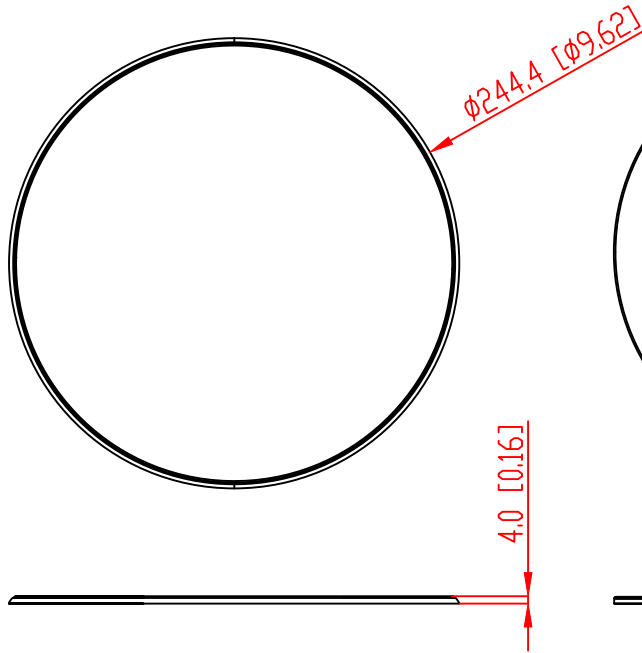

FRONT

BACK / MINIMUM CUTOUT

MOUNTING DEPTH

MICRO TRIM GRILLE

TRIMLESS GRILLE

ISOMETRIC

991 Calle Amanecer
 San Clemente, California 92673 USA
 949-492-7777
 www.sonance.com

SONANCE

VX66R SPEAKER

SCALE: 1 : 1
 SHEET: 01

DRAWN BY: Roy

REV.

RELEASED DIM.
 DRAWN - PART NUMBER