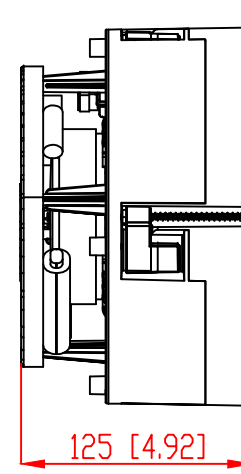

FRONT

BACK / MINIMUM CUTOUT

MOUNTING DEPTH

MICRO TRIM GRILLE

TRIMLESS GRILLE

ISOMETRIC

991 Calle Amanecer
 San Clemente, California 92673 USA
 949-492-7777
 www.sonance.com

SONANCE

VX66R SPEAKER

SCALE: 1 : 1
 SHEET: 01

DRAWN BY: Roy

REV.

RELEASED DIM.
 DRAWN - PART NUMBER