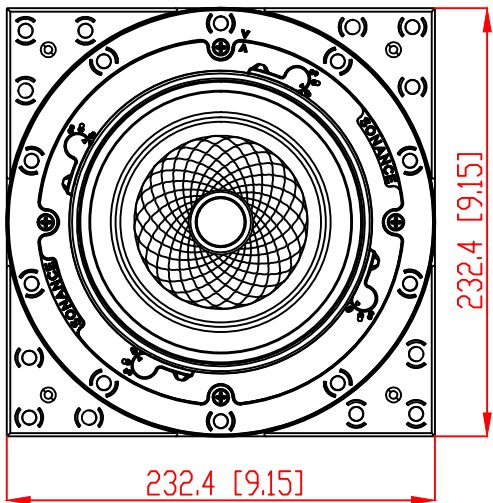

FRONT

BACK / MINIMUM CUTOUT

MOUNTING DEPTH

MICRO TRIM GRILLE

TRIMLESS GRILLE

ISOMETRIC

991 Calle Amanecer  
 San Clemente, California 92673 USA  
 949-492-7777  
 www.sonance.com

**SONANCE**

VX66R WITH SQUARE ADAPTOR SPEAKER

SCALE: 1:1  
 SHEET: 0F

DRAWN - PART NUMBER

REV.