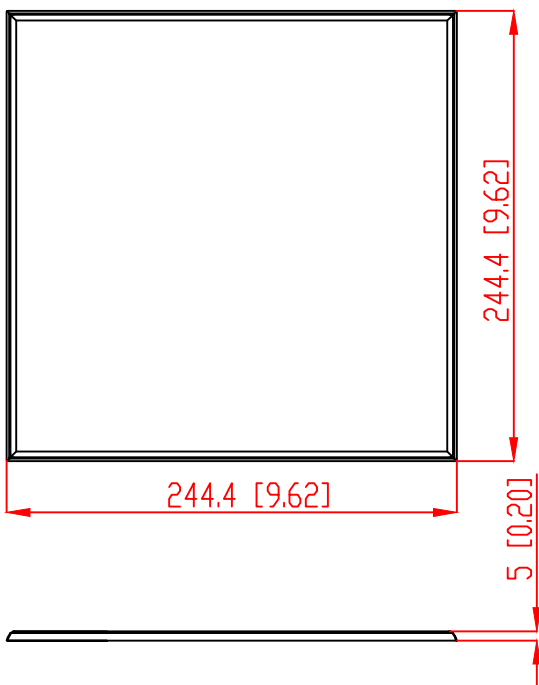

FRONT

BACK / MINIMUM CUTOUT

MOUNTING DEPTH

MICRO TRIM GRILLE

TRIMLESS GRILLE

ISOMETRIC

991 Calle Amanecer  
 San Clemente, California 92673 USA  
 949-492-7777  
 www.sonance.com

**SONANCE**

VX66R WITH SQUARE ADAPTOR SPEAKER

SCALE: 1:1  
 SHEET: 0F

DRAWN - PART NUMBER

REV.