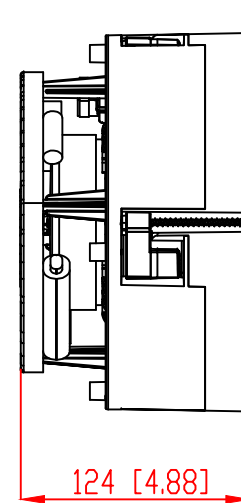

FRONT

BACK / MINIMUM CUTOUT

MOUNTING DEPTH

MICRO TRIM GRILLE

TRIMLESS GRILLE

ISOMETRIC

991 Calle Amanecer  
 San Clemente, California 92673 USA  
 949-492-7777  
 www.sonance.com

**SONANCE**

VX66R WITH SQUARE ADAPTOR SPEAKER

SCALE: 1:1  
 SHEET: 0F

DRAWN - PART NUMBER

REV.