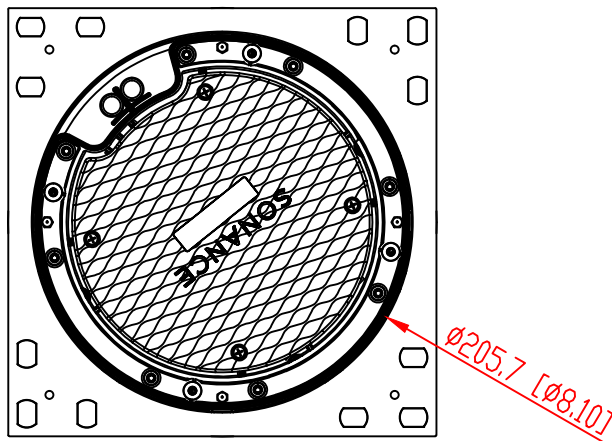

FRONT

BACK / MINIMUM CUTOUT

MOUNTING DEPTH

MICRO TRIM GRILLE

TRIMLESS GRILLE

ISOMETRIC

991 Calle Amanecer  
 San Clemente, California 92673 USA  
 949-492-7777  
 www.sonance.com

**SONANCE**

VX66R WITH SQUARE ADAPTOR SPEAKER

SCALE: 1:1  
 SHEET: 0F

DRAWN - PART NUMBER

REV.