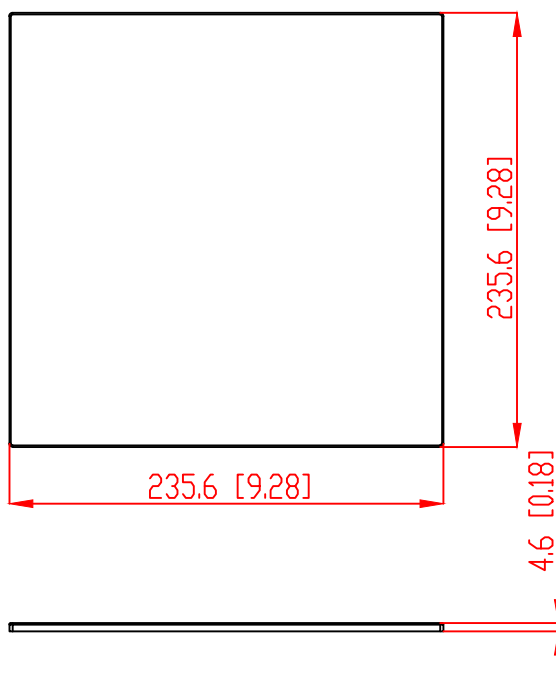

FRONT

BACK / MINIMUM CUTOUT

MOUNTING DEPTH

MICRO TRIM GRILLE

TRIMLESS GRILLE

ISOMETRIC

991 Calle Amanecer  
 San Clemente, California 92673 USA  
 949-492-7777  
 www.sonance.com

**SONANCE**

VX66R WITH SQUARE ADAPTOR SPEAKER

SCALE: 1:1  
 SHEET: 0F

DRAWN - PART NUMBER

REV.