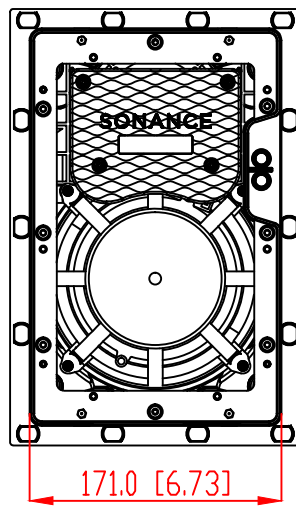

FRONT

BACK / MINIMUM CUTOUT

MOUNTING DEPTH

MICRO TRIM GRILLE

TRIMLESS GRILLE

ISOMETRIC

991 Calle Amanecer
 San Clemente, California 92673 USA
 949-492-7777
 www.sonance.com

SONANCE

VX66 SPEAKER

SCALE: 4 : 5
 SHEET: 0F

DRAWN BY: Roy

REV.

RELEASED DIM.
 DRAWN - PART NUMBER