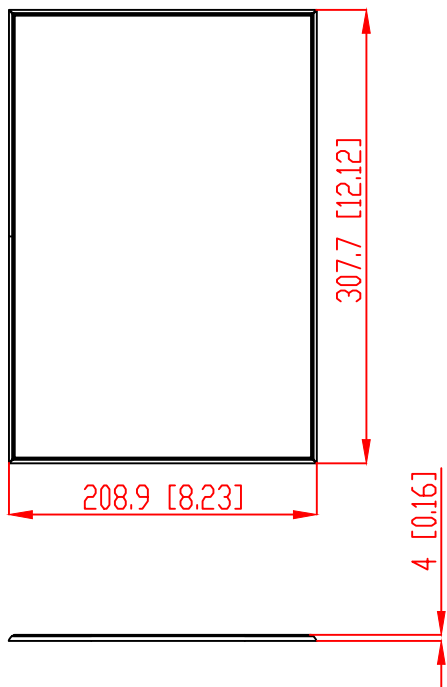

FRONT

BACK / MINIMUM CUTOUT

MOUNTING DEPTH

MICRO TRIM GRILLE

TRIMLESS GRILLE

ISOMETRIC

991 Calle Amanecer
 San Clemente, California 92673 USA
 949-492-7777
 www.sonance.com

SONANCE

VX66 SPEAKER

SCALE: 4 : 5
 SHEET: 0F

DRAWN BY: Roy

REV.

RELEASED DIM.
 DRAWN - PART NUMBER