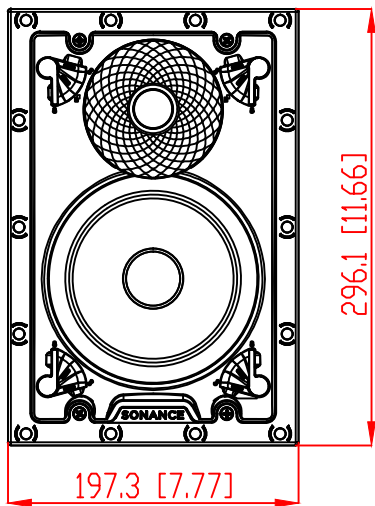

FRONT

BACK / MINIMUM CUTOUT

MOUNTING DEPTH

MICRO TRIM GRILLE

TRIMLESS GRILLE

ISOMETRIC

991 Calle Amanecer
 San Clemente, California 92673 USA
 949-492-7777
 www.sonance.com

SONANCE

VX66 SPEAKER

SCALE: 4 : 5
 SHEET: 0F

DRAWN BY: Roy

REV.

RELEASED DIM.
 DRAWN - PART NUMBER