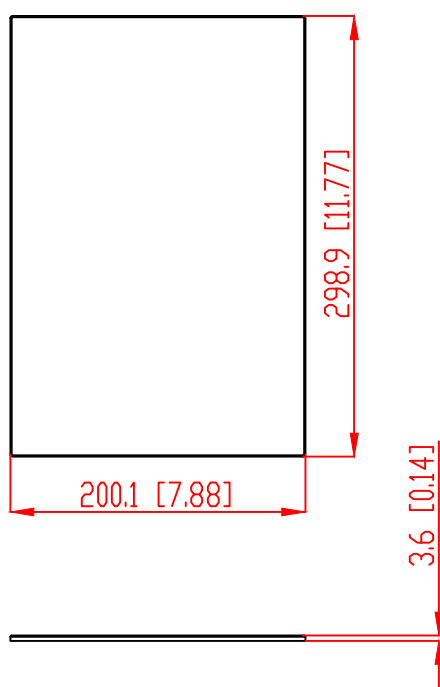

FRONT

BACK / MINIMUM CUTOUT

MOUNTING DEPTH

MICRO TRIM GRILLE

TRIMLESS GRILLE

ISOMETRIC

991 Calle Amanecer
 San Clemente, California 92673 USA
 949-492-7777
 www.sonance.com

SONANCE

VX66 SPEAKER

SCALE: 4 : 5
 SHEET: 0F

DRAWN BY: Roy

REV.

RELEASED DIM.
 DRAWN - PART NUMBER