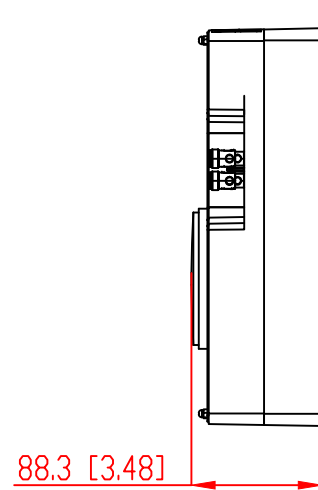

FRONT

BACK / MINIMUM CUTOUT

MOUNTING DEPTH

MICRO TRIM GRILLE

TRIMLESS GRILLE

ISOMETRIC

991 Calle Amanecer
 San Clemente, California 92673 USA
 949-492-7777
 www.sonance.com

SONANCE

VX66 SPEAKER

SCALE: 4 : 5
 SHEET: 0F

DRAWN BY: Roy

REV.

RELEASED DIM.
 DRAWN - PART NUMBER