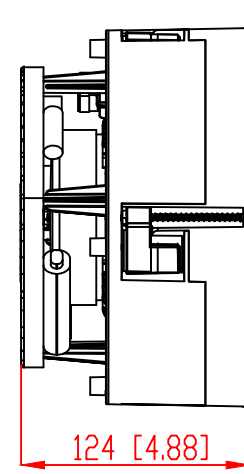

FRONT

BACK / MINIMUM CUTOUT

MOUNTING DEPTH

MICRO TRIM GRILLE

TRIMLESS GRILLE

ISOMETRIC

VX64R WITH SQUARE ADAPTOR SPEAKER

REV.

DRAWN - PART NUMBER

RELEASED DIM.

SCALE: 1:1

SHEET: 0F

991 Calle Amanecer  
 San Clemente, California 92673 USA  
 949-492-7777  
 www.sonance.com

**SONANCE**