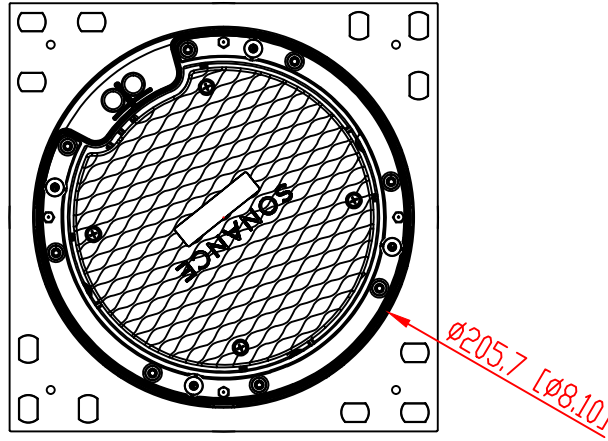

FRONT

BACK / MINIMUM CUTOUT

MOUNTING DEPTH

MICRO TRIM GRILLE

TRIMLESS GRILLE

ISOMETRIC

VX64R WITH SQUARE ADAPTOR SPEAKER

REV.

DRAWN - PART NUMBER

RELEASED DIM.

SCALE: 1:1

SHEET: 0F

991 Calle Amanecer  
 San Clemente, California 92673 USA  
 949-492-7777  
 www.sonance.com

**SONANCE**