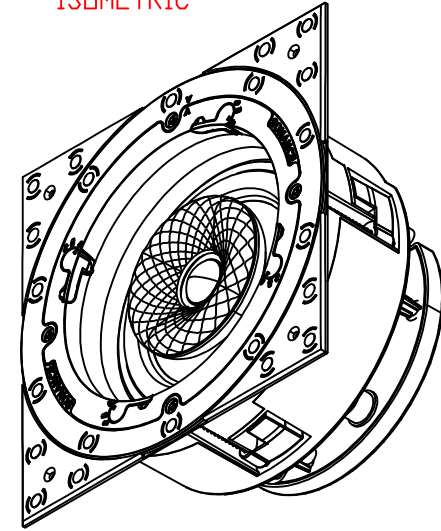

FRONT

BACK / MINIMUM CUTOUT

MOUNTING DEPTH

MICRO TRIM GRILLE

TRIMLESS GRILLE

ISOMETRIC

VX64R WITH SQUARE ADAPTOR SPEAKER

REV.

DRAWN - PART NUMBER

RELEASED DIM.

SCALE: 1:1

SHEET: 0F

991 Calle Amanecer  
 San Clemente, California 92673 USA  
 949-492-7777  
 www.sonance.com

**SONANCE**