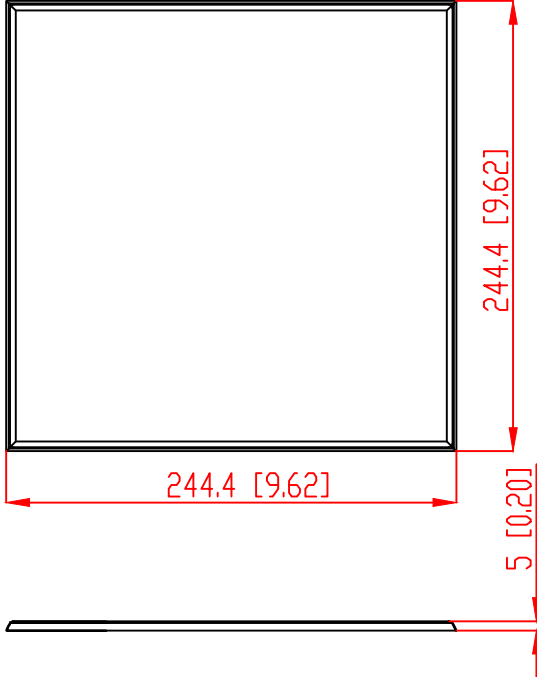

FRONT

BACK / MINIMUM CUTOUT

MOUNTING DEPTH

MICRO TRIM GRILLE

TRIMLESS GRILLE

ISOMETRIC

VX64R WITH SQUARE ADAPTOR SPEAKER

REV.

DRAWN - PART NUMBER

RELEASED DIM.

SCALE: 1:1

SHEET: 0F

991 Calle Amanecer  
 San Clemente, California 92673 USA  
 949-492-7777  
 www.sonance.com

**SONANCE**