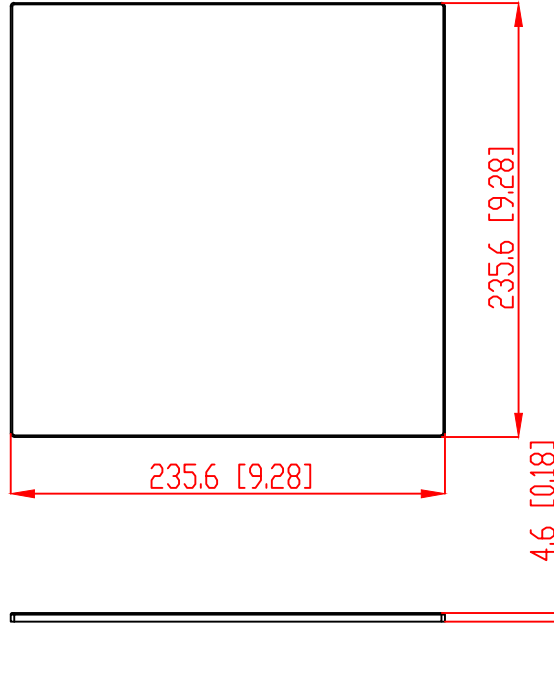

FRONT

BACK / MINIMUM CUTOUT

MOUNTING DEPTH

MICRO TRIM GRILLE

TRIMLESS GRILLE

ISOMETRIC

VX64R WITH SQUARE ADAPTOR SPEAKER

REV.

DRAWN - PART NUMBER

RELEASED DIM.

SCALE: 1:1

SHEET: 0F

991 Calle Amanecer  
 San Clemente, California 92673 USA  
 949-492-7777  
 www.sonance.com

**SONANCE**