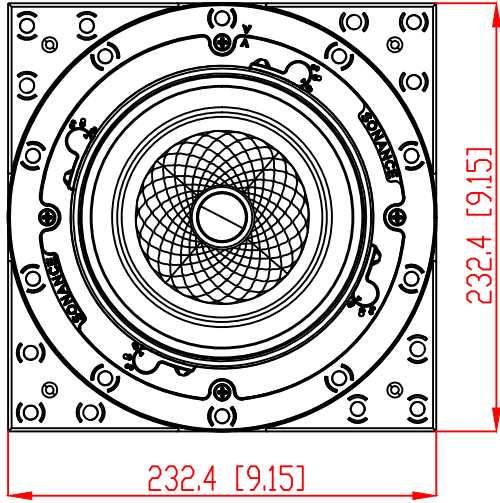

FRONT

BACK / MINIMUM CUTOUT

MOUNTING DEPTH

MICRO TRIM GRILLE

TRIMLESS GRILLE

ISOMETRIC

VX64R WITH SQUARE ADAPTOR SPEAKER

REV.

DRAWN - PART NUMBER

RELEASED DIM.

SCALE: 1:1

SHEET: 0F

991 Calle Amanecer  
 San Clemente, California 92673 USA  
 949-492-7777  
 www.sonance.com

**SONANCE**