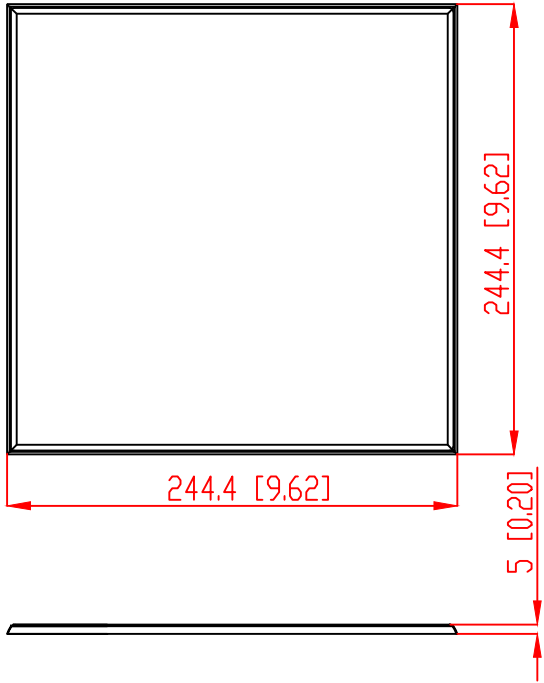

FRONT

BACK / MINIMUM CUTOUT

MOUNTING DEPTH

MICRO TRIM GRILLE

TRIMLESS GRILLE

ISOMETRIC

991 Calle Amanecer
 San Clemente, California 92673 USA
 949-492-7777
 www.sonance.com

SONANCE

VX62R WITH SQUARE ADAPTOR SPEAKER

SCALE: 1:1
 SHEET: 01

DRAWN BY: Roy
 RELEASED ON:

DRWN - PART NUMBER

REV.