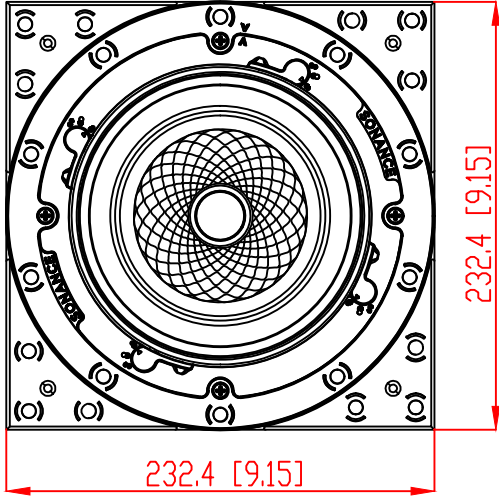

FRONT

BACK / MINIMUM CUTOUT

MOUNTING DEPTH

MICRO TRIM GRILLE

TRIMLESS GRILLE

ISOMETRIC

991 Calle Amanecer
 San Clemente, California 92673 USA
 949-492-7777
 www.sonance.com

SONANCE

VX62R WITH SQUARE ADAPTOR SPEAKER

SCALE: 1:1
 SHEET: 01

DRAWN BY: Roy
 RELEASED ON:

DRWN - PART NUMBER

REV.