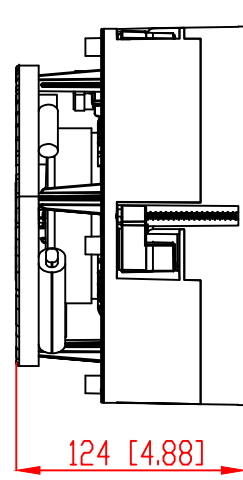

FRONT

BACK / MINIMUM CUTOUT

MOUNTING DEPTH

MICRO TRIM GRILLE

TRIMLESS GRILLE

ISOMETRIC

991 Calle Amanecer
 San Clemente, California 92673 USA
 949-492-7777
 www.sonance.com

SONANCE

VX62R WITH SQUARE ADAPTOR SPEAKER

SCALE: 1:1
 SHEET: 01

DRAWN BY: Roy
 RELEASED ON:

DRWN - PART NUMBER

REV.