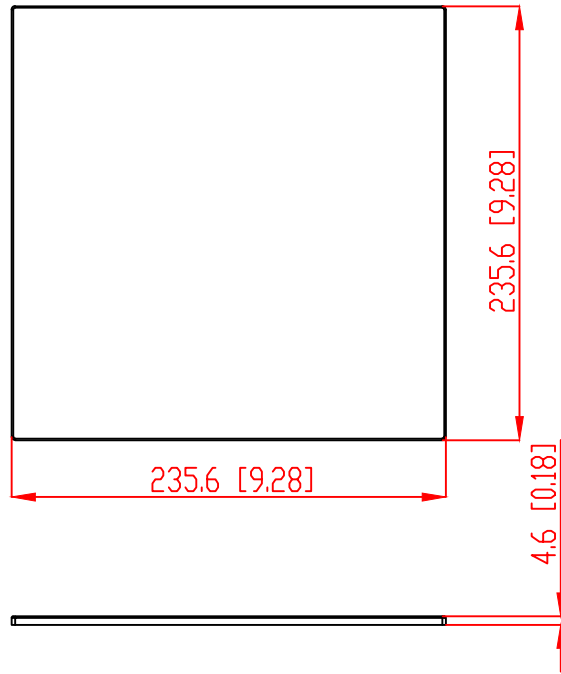

FRONT

BACK / MINIMUM CUTOUT

MOUNTING DEPTH

MICRO TRIM GRILLE

TRIMLESS GRILLE

ISOMETRIC

991 Calle Amanecer
 San Clemente, California 92673 USA
 949-492-7777
 www.sonance.com

SONANCE

VX62R WITH SQUARE ADAPTOR SPEAKER

SCALE: 1:1
 SHEET: 01

DRAWN BY: Roy
 RELEASED ON:

DRWN - PART NUMBER

REV.