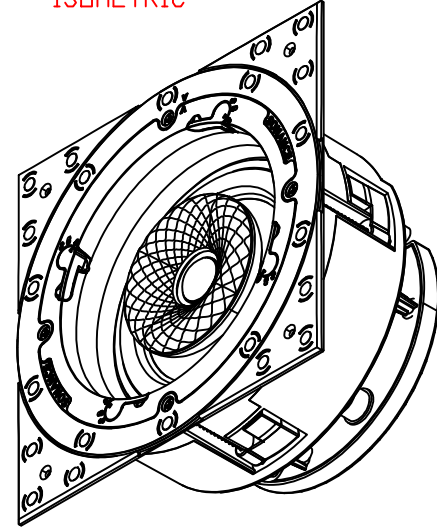

FRONT

BACK / MINIMUM CUTOUT

MOUNTING DEPTH

MICRO TRIM GRILLE

TRIMLESS GRILLE

ISOMETRIC

991 Calle Amanecer
 San Clemente, California 92673 USA
 949-492-7777
 www.sonance.com

SONANCE

VX62R WITH SQUARE ADAPTOR SPEAKER

SCALE: 1:1
 SHEET: 01

DRAWN BY: Roy
 RELEASED ON:

DRWN - PART NUMBER

REV.