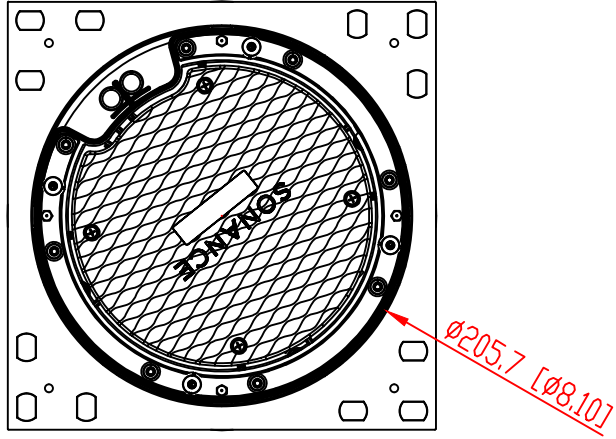

FRONT

BACK / MINIMUM CUTOUT

MOUNTING DEPTH

MICRO TRIM GRILLE

TRIMLESS GRILLE

ISOMETRIC

991 Calle Amanecer
 San Clemente, California 92673 USA
 949-492-7777
 www.sonance.com

SONANCE

VX62R WITH SQUARE ADAPTOR SPEAKER

SCALE: 1:1
 SHEET: 01

DRAWN BY: Roy
 RELEASED ON:

DRWN - PART NUMBER

REV.