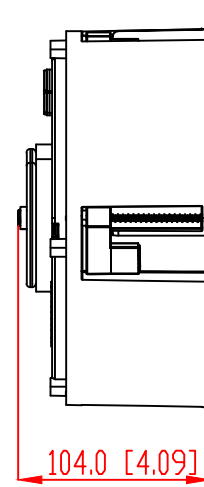

FRONT

BACK / MINIMUM CUTOUT

MOUNTING DEPTH

MICRO TRIM GRILLE

TRIMLESS GRILLE

ISOMETRIC

VX60R WITH SQUARE ADAPTOR SPEAKER

REV.

DRAWN - PART NUMBER

RELEASED DIM.

SHEET: OF

SCALE: 1 : 1

DRAWN BY: Roy

991 Calle Amanecer
 San Clemente, California 92673 USA
 949-492-7777
 www.sonance.com

SONANCE