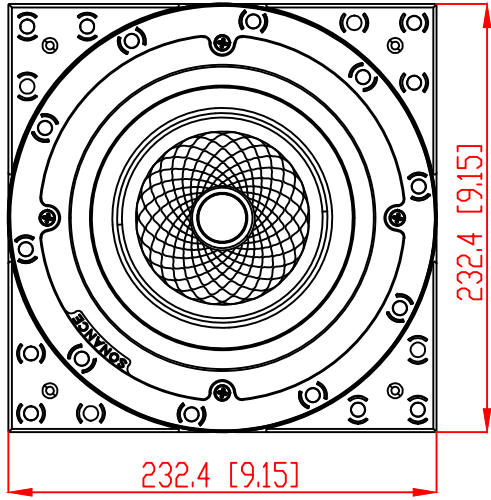

FRONT

BACK / MINIMUM CUTOUT

MOUNTING DEPTH

MICRO TRIM GRILLE

TRIMLESS GRILLE

ISOMETRIC

VX60R WITH SQUARE ADAPTOR SPEAKER

REV.

DRAWN - PART NUMBER

RELEASED DIM.

SHEET: OF

SCALE: 1 : 1

DRAWN BY: Roy

991 Calle Amanecer
 San Clemente, California 92673 USA
 949-492-7777
 www.sonance.com

SONANCE