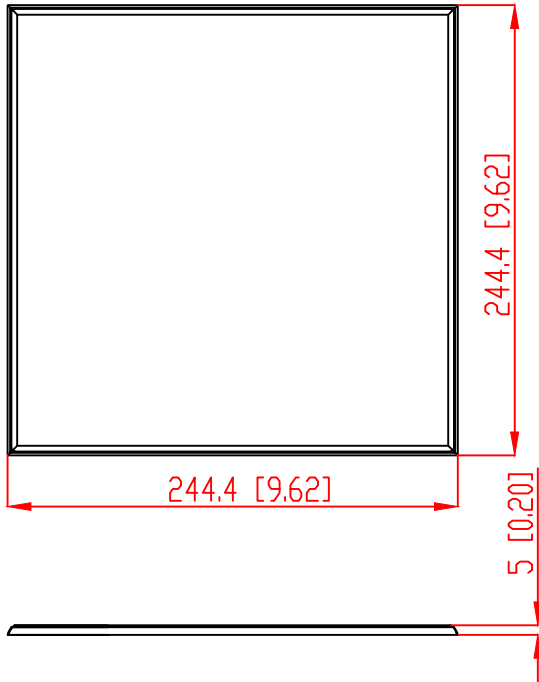

FRONT

BACK / MINIMUM CUTOUT

MOUNTING DEPTH

MICRO TRIM GRILLE

TRIMLESS GRILLE

ISOMETRIC

VX60R WITH SQUARE ADAPTOR SPEAKER

REV.

DRAWN - PART NUMBER

RELEASED DIM.

SHEET: OF

SCALE: 1 : 1

DRAWN BY: Roy

991 Calle Amanecer
 San Clemente, California 92673 USA
 949-492-7777
 www.sonance.com

SONANCE