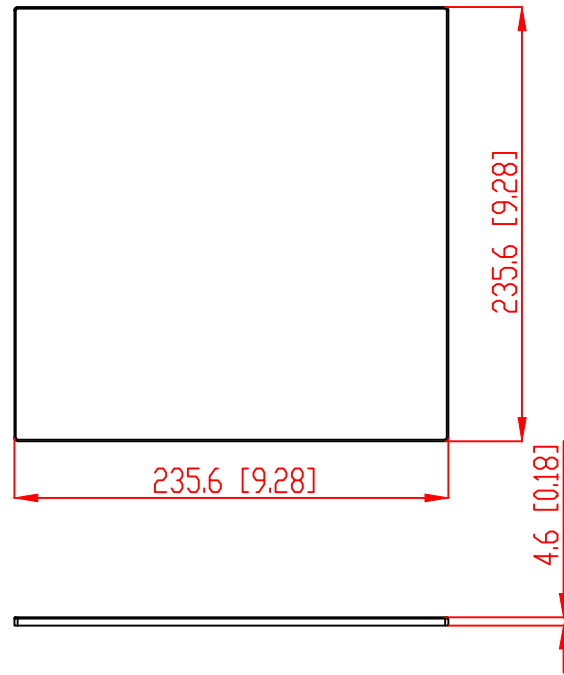

FRONT

BACK / MINIMUM CUTOUT

MOUNTING DEPTH

MICRO TRIM GRILLE

TRIMLESS GRILLE

ISOMETRIC

VX60R WITH SQUARE ADAPTOR SPEAKER

REV.

DRAWN - PART NUMBER

RELEASED DIM.

SHEET: OF

SCALE: 1 : 1

DRAWN BY: Roy

991 Calle Amanecer
 San Clemente, California 92673 USA
 949-492-7777
 www.sonance.com

SONANCE