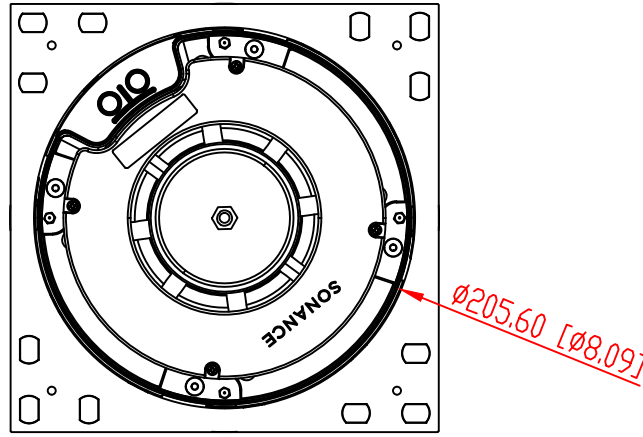

FRONT

BACK / MINIMUM CUTOUT

MOUNTING DEPTH

MICRO TRIM GRILLE

TRIMLESS GRILLE

ISOMETRIC

VX60R WITH SQUARE ADAPTOR SPEAKER

REV.

DRAWN - PART NUMBER

RELEASED DIM.

SHEET: OF

SCALE: 1 : 1

DRAWN BY: Roy

991 Calle Amanecer
 San Clemente, California 92673 USA
 949-492-7777
 www.sonance.com

SONANCE