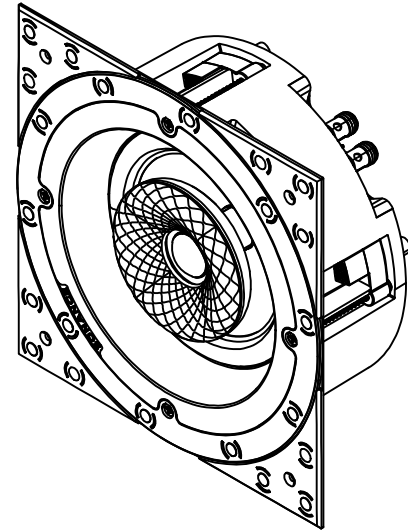

FRONT

BACK / MINIMUM CUTOUT

MOUNTING DEPTH

MICRO TRIM GRILLE

TRIMLESS GRILLE

ISOMETRIC

VX60R WITH SQUARE ADAPTOR SPEAKER

REV.

DRAWN - PART NUMBER

RELEASED DIM.

SHEET: OF

SCALE: 1 : 1

DRAWN BY: Roy

991 Calle Amanecer
 San Clemente, California 92673 USA
 949-492-7777
 www.sonance.com

SONANCE