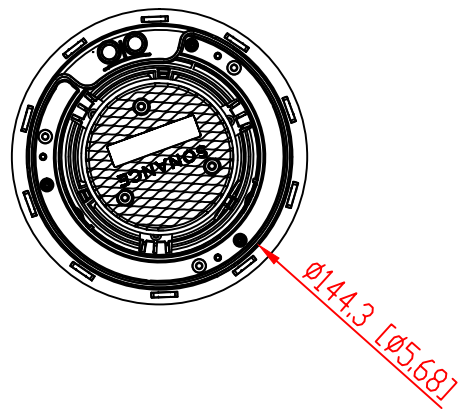

FRONT

BACK / MINIMUM CUTOUT

MOUNTING DEPTH

MICRO TRIM GRILLE

TRIMLESS GRILLE

ISOMETRIC

991 Calle Amanecer  
 San Clemente, California 92673 USA  
 949-492-7777  
 www.sonance.com

**SONANCE**

VX46R SPEAKER

SCALE: 1:1  
 SHEET: 0F

DRAWN BY: Roy  
 RELEASED DIM

DRWN - PART NUMBER

REV.