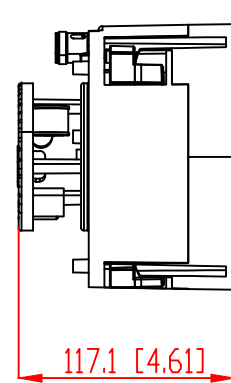

FRONT

BACK / MINIMUM CUTOUT

MOUNTING DEPTH

MICRO TRIM GRILLE

TRIMLESS GRILLE

ISOMETRIC

991 Calle Amanecer  
 San Clemente, California 92673 USA  
 949-492-7777  
 www.sonance.com

**SONANCE**

VX46R SPEAKER

SCALE: 1:1  
 SHEET: 0F

DRAWN BY: Roy  
 RELEASED DIM

DRWN - PART NUMBER

REV.