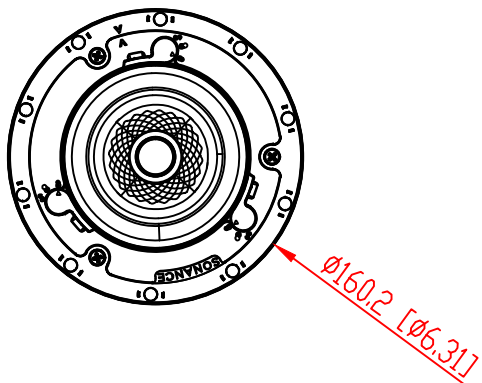

FRONT

BACK / MINIMUM CUTOUT

MOUNTING DEPTH

MICRO TRIM GRILLE

TRIMLESS GRILLE

ISOMETRIC

991 Calle Amanecer  
 San Clemente, California 92673 USA  
 949-492-7777  
 www.sonance.com

**SONANCE**

VX46R SPEAKER

SCALE: 1:1  
 SHEET: 0F

DRAWN BY: Roy  
 RELEASED DIM

DRWN - PART NUMBER

REV.