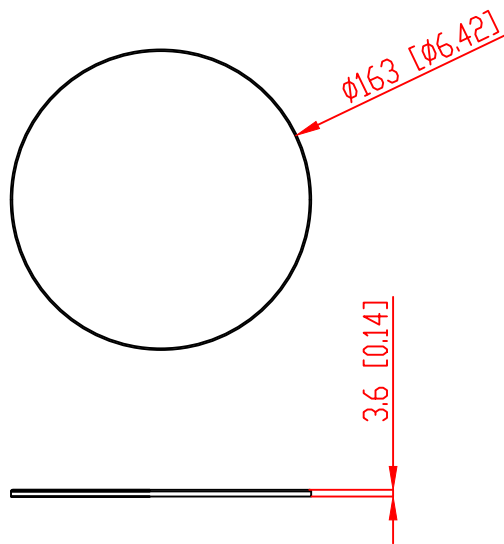

FRONT

BACK / MINIMUM CUTOUT

MOUNTING DEPTH

MICRO TRIM GRILLE

TRIMLESS GRILLE

ISOMETRIC

991 Calle Amanecer  
 San Clemente, California 92673 USA  
 949-492-7777  
 www.sonance.com

**SONANCE**

VX46R SPEAKER

SCALE: 1:1  
 SHEET: 0F

DRAWN BY: Roy  
 RELEASED DIM

DRWN - PART NUMBER

REV.