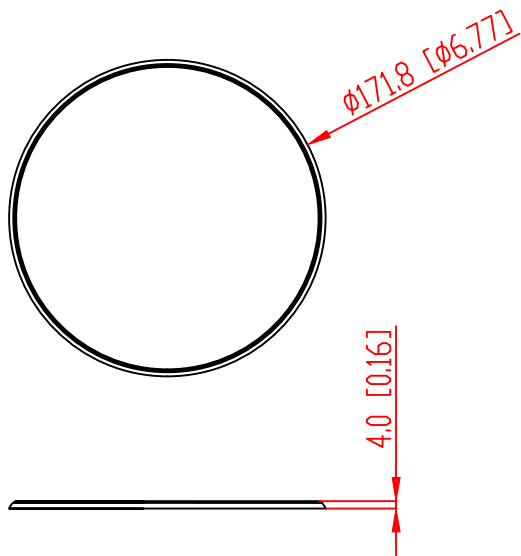

FRONT

BACK / MINIMUM CUTOUT

MOUNTING DEPTH

MICRO TRIM GRILLE

TRIMLESS GRILLE

ISOMETRIC

991 Calle Amanecer  
 San Clemente, California 92673 USA  
 949-492-7777  
 www.sonance.com

**SONANCE**

VX46R SPEAKER

SCALE: 1:1  
 SHEET: 0F

DRAWN BY: Roy  
 RELEASED DIM

DRWN - PART NUMBER

REV.