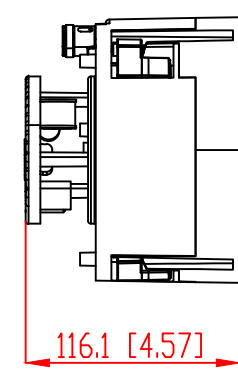

FRONT

BACK / MINIMUM CUTOUT

MOUNTING DEPTH

MICRO TRIM GRILLE

TRIMLESS GRILLE

ISOMETRIC

991 Calle Amanecer  
 San Clemente, California 92673 USA  
 949-492-7777  
 www.sonance.com

**SONANCE**

VX46R WITH SQUARE ADAPTOR SPEAKER

SCALE: 1 : 1  
 SHEET: 01

DRAWN BY: Roy  
 RELEASED ON:

DRAWN - PART NUMBER

REV.