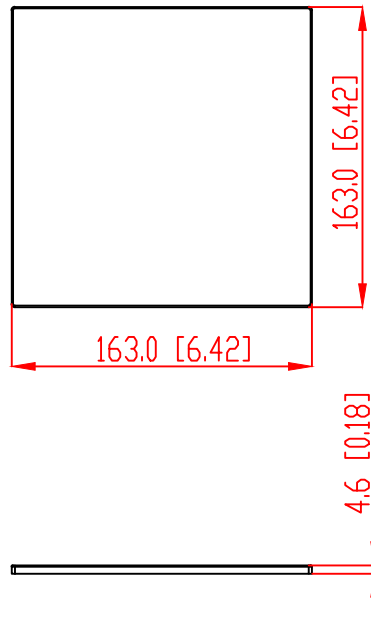

FRONT

BACK / MINIMUM CUTOUT

MOUNTING DEPTH

MICRO TRIM GRILLE

TRIMLESS GRILLE

ISOMETRIC

991 Calle Amanecer  
 San Clemente, California 92673 USA  
 949-492-7777  
 www.sonance.com

**SONANCE**

VX46R WITH SQUARE ADAPTOR SPEAKER

SCALE: 1 : 1  
 SHEET: 01

DRAWN BY: Roy  
 RELEASED ON:

DRAWN - PART NUMBER

REV.