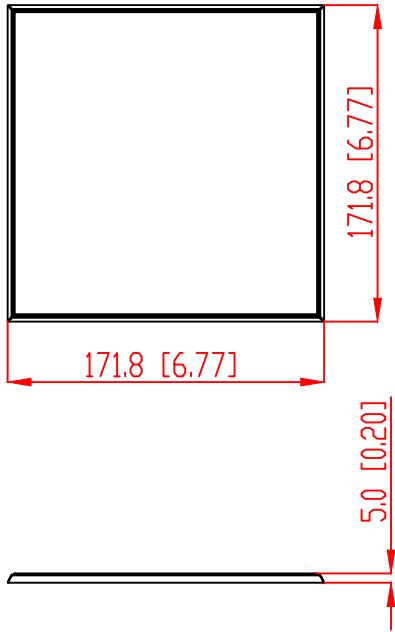

FRONT

BACK / MINIMUM CUTOUT

MOUNTING DEPTH

MICRO TRIM GRILLE

TRIMLESS GRILLE

ISOMETRIC

991 Calle Amanecer  
 San Clemente, California 92673 USA  
 949-492-7777  
 www.sonance.com

**SONANCE**

VX46R WITH SQUARE ADAPTOR SPEAKER

SCALE: 1 : 1  
 SHEET: 01

DRAWN BY: Roy  
 RELEASED ON:

DRAWN - PART NUMBER

REV.