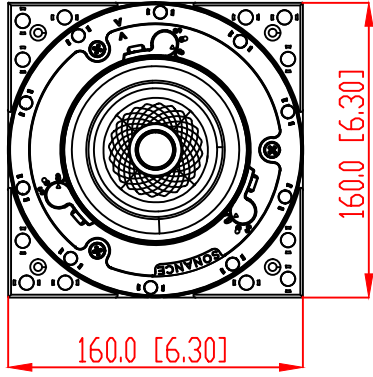

FRONT

BACK / MINIMUM CUTOUT

MOUNTING DEPTH

MICRO TRIM GRILLE

TRIMLESS GRILLE

ISOMETRIC

991 Calle Amanecer  
 San Clemente, California 92673 USA  
 949-492-7777  
 www.sonance.com

**SONANCE**

VX46R WITH SQUARE ADAPTOR SPEAKER

SCALE: 1 : 1  
 SHEET: 01

DRAWN BY: Roy  
 RELEASED ON:

DRAWN - PART NUMBER

REV.