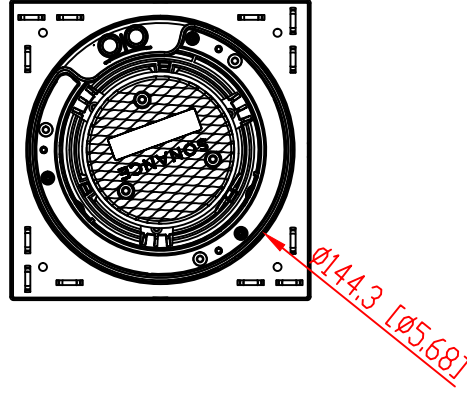

FRONT

BACK / MINIMUM CUTOUT

MOUNTING DEPTH

MICRO TRIM GRILLE

TRIMLESS GRILLE

ISOMETRIC

991 Calle Amanecer  
 San Clemente, California 92673 USA  
 949-492-7777  
 www.sonance.com

**SONANCE**

VX46R WITH SQUARE ADAPTOR SPEAKER

SCALE: 1 : 1  
 SHEET: 01

DRAWN BY: Roy  
 RELEASED ON:

DRAWN - PART NUMBER

REV.