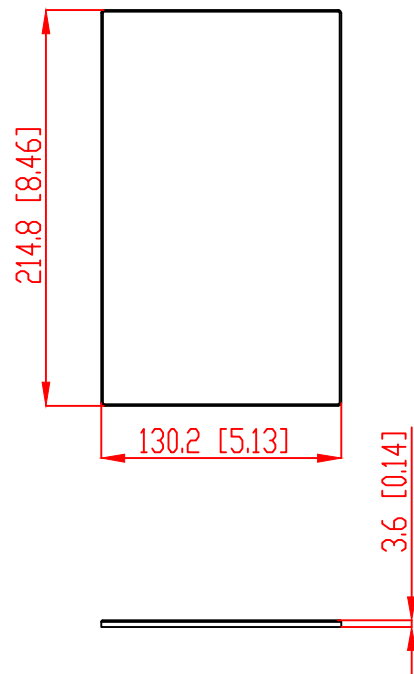

FRONT

BACK / MINIMUM CUTOUT

MOUNTING DEPTH

MICRO TRIM GRILLE

TRIMLESS GRILLE

ISOMETRIC

991 Calle Amanecer
 San Clemente, California 92673 USA
 949-492-7777
 WWW.SONANCE.COM

SONANCE

VX46 SPEAKER

SCALE: 1 : 1
 SHEET: 01

DRAWN BY: Roy

DRWN - PART NUMBER

REV.

RELEASED DIM