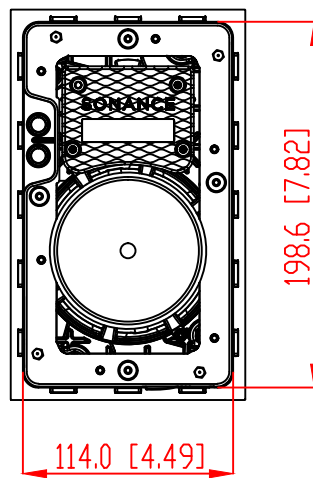

FRONT

BACK / MINIMUM CUTOUT

MOUNTING DEPTH

MICRO TRIM GRILLE

TRIMLESS GRILLE

ISOMETRIC

991 Calle Amanecer
 San Clemente, California 92673 USA
 949-492-7777
 WWW.SONANCE.COM

SONANCE

VX46 SPEAKER

SCALE: 1 : 1
 SHEET: 01

DRAWN BY: Roy

DRWN - PART NUMBER

REV.

RELEASED DIM