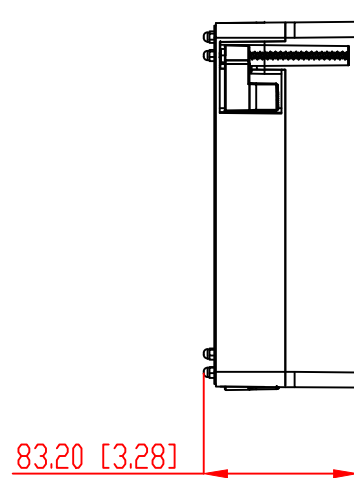

FRONT

BACK / MINIMUM CUTOUT

MOUNTING DEPTH

MICRO TRIM GRILLE

TRIMLESS GRILLE

ISOMETRIC

991 Calle Amanecer
 San Clemente, California 92673 USA
 949-492-7777
 WWW.SONANCE.COM

SONANCE

VX46 SPEAKER

SCALE: 1 : 1
 SHEET: 01

DRAWN BY: Roy

DRWN - PART NUMBER

REV.

RELEASED DIM