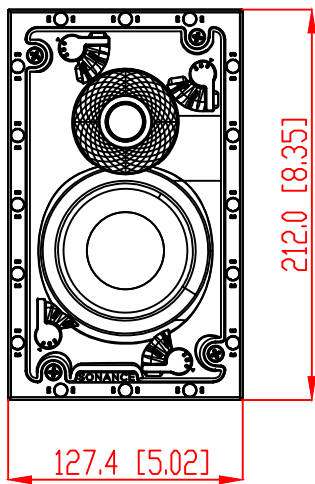

FRONT

BACK / MINIMUM CUTOUT

MOUNTING DEPTH

MICRO TRIM GRILLE

TRIMLESS GRILLE

ISOMETRIC

991 Calle Amanecer
 San Clemente, California 92673 USA
 949-492-7777
 WWW.SONANCE.COM

SONANCE

VX46 SPEAKER

SCALE: 1 : 1
 SHEET: 01

DRAWN BY: Roy

DRWN - PART NUMBER

REV.

RELEASED DIM