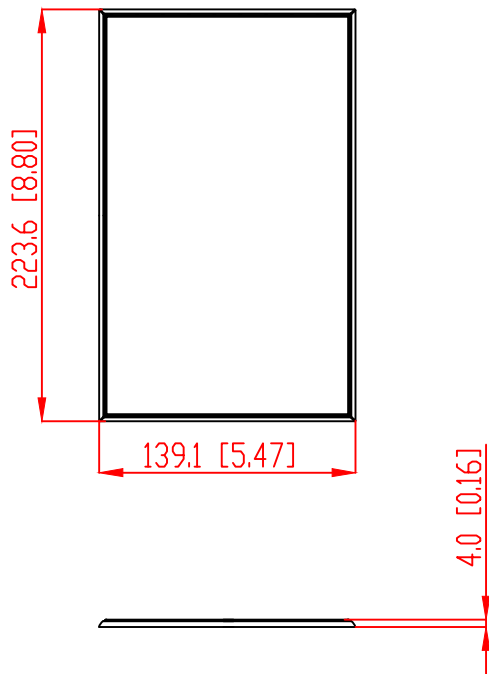

FRONT

BACK / MINIMUM CUTOUT

MOUNTING DEPTH

MICRO TRIM GRILLE

TRIMLESS GRILLE

ISOMETRIC

991 Calle Amanecer
 San Clemente, California 92673 USA
 949-492-7777
 WWW.SONANCE.COM

SONANCE

VX46 SPEAKER

SCALE: 1 : 1
 SHEET: 01

DRAWN BY: Roy

DRWN - PART NUMBER

REV.

RELEASED DIM