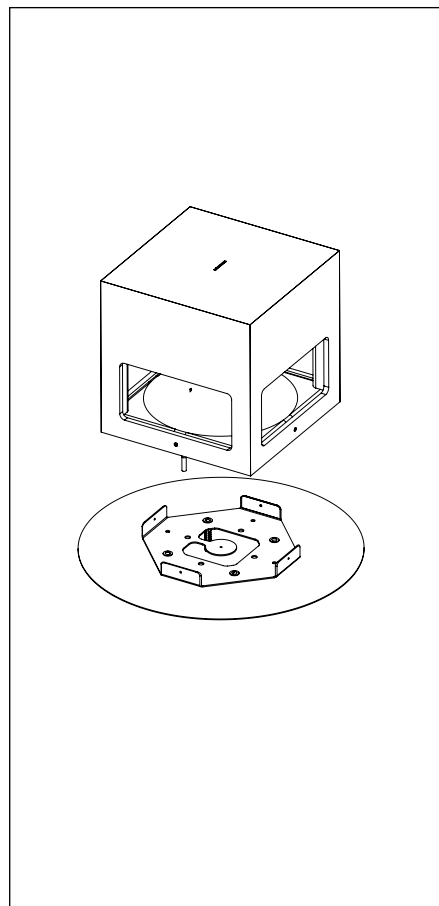

INSTALLATION INSTRUCTIONS SA117 Outdoor 360° Transformer for high line voltage TRT055 - 70/100V - 25/37/50W

1

2

INSTALLATION INSTRUCTIONS SA117 Outdoor 360° Turf protection plate HA046H - HA046X

1

2

3