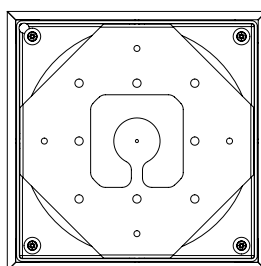

OUTDOOR 360° CODES

- ① Loudspeaker **SA117**
  AES POWER **50 W**
  TYPE **FULL RANGE**
  NOM. SIZE **1X 130 mm**
  NOM. IMP. **8Ω**
- ② Turf protection plate **HA046H - HA046X**
- ③ Protective Cover **RT002A**
- ④ Transformer for high line voltage **TRT055 - 70/100V - 25/37/50W**
- ⑤ Waterproof 2-pin connector **RP0001**
- ⑥ Ground anti-theft kit **HRX031**
- ⑦ spacers for freestanding use