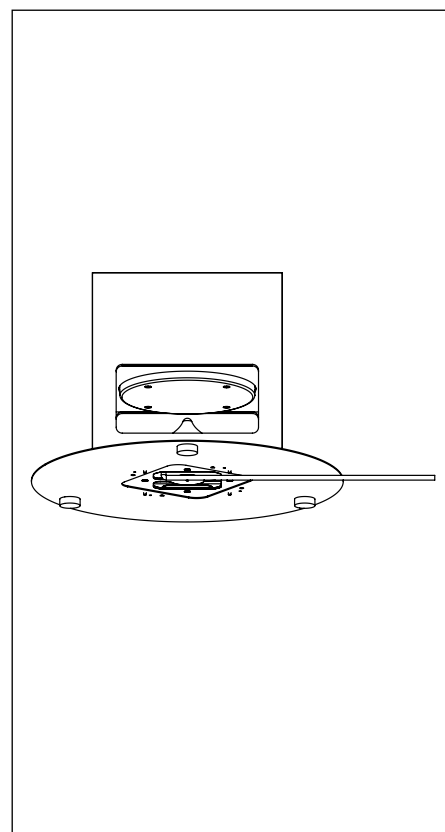

INSTALLATION INSTRUCTIONS SA117 Outdoor 360° Turf protection plate with spacers for freestanding use HA046H - HA046X

1

2

3

4

5

6