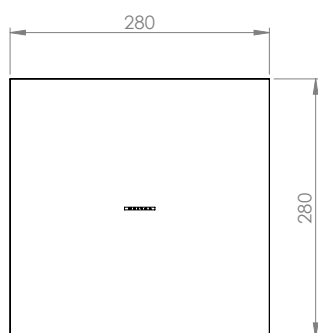

OUTDOOR 360° CODES

- ① Loudspeaker **SA117**
  AES POWER **50 W**
  TYPE **FULL RANGE**
  NOM. SIZE **1X 130 mm**
  NOM. IMP. **8Ω**
- ② Turf protection plate **HA046H - HA046X**
- ③ Protective Cover **RT002A**
- ④ Transformer for high line voltage **TRT055 - 70/100V - 25/37/50W**
- ⑤ Waterproof 2-pin connector **RP0001**
- ⑥ Ground anti-theft kit **HRX031**
- ⑦ spacers for freestanding use