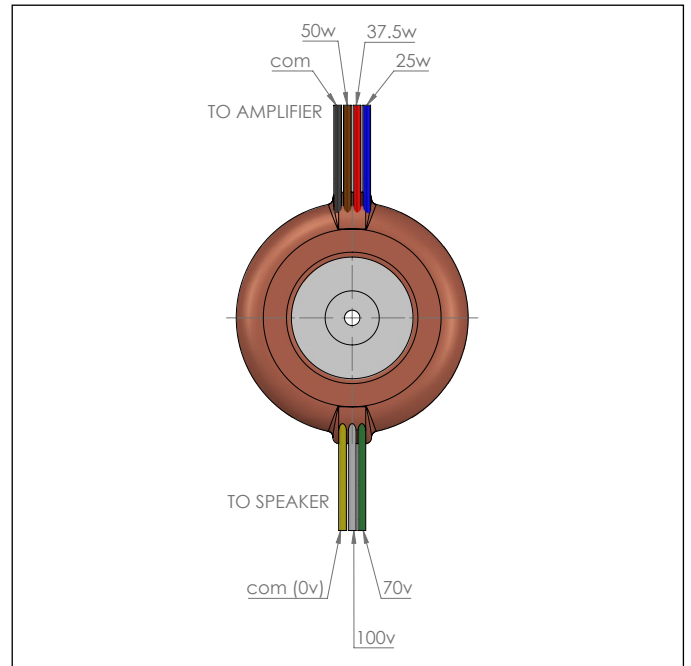

INSTALLATION INSTRUCTIONS SA117 Outdoor 360° Transformer for high line voltage TRT055 - 70/100V - 25/37/50W

1

2

INSTALLATION INSTRUCTIONS SA117 Outdoor 360° Turf protection plate HA046H - HA046X

1

2

3