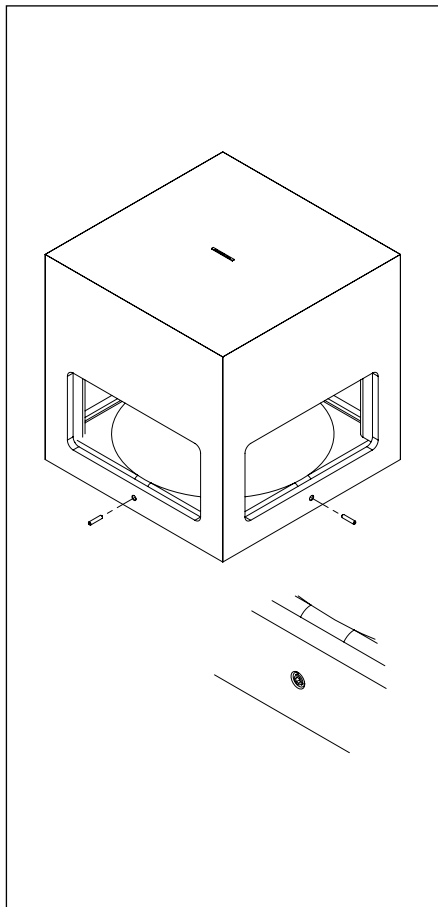

# INSTALLATION INSTRUCTIONS SA117 Outdoor 360° Waterproof 2-pin connector RP0001

1

2

3

4

5