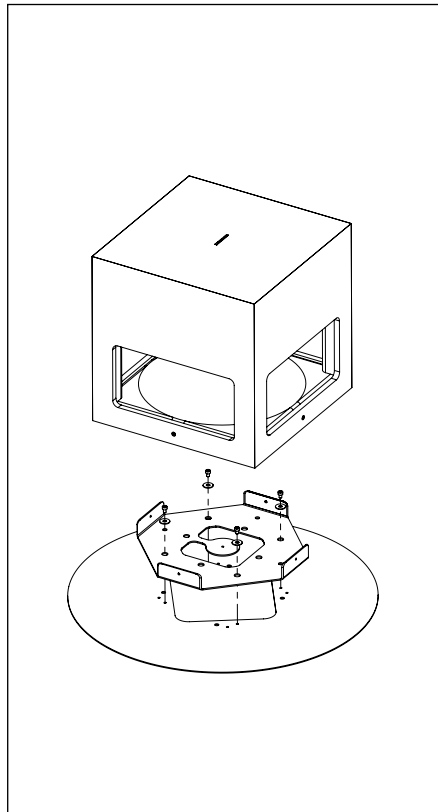

INSTALLATION INSTRUCTIONS **SA117 Outdoor 360°**
Ground anti-theft kit HRX031

1

2

3

INSTALLATION INSTRUCTIONS **SA117 Outdoor 360°**
Ground anti-theft kit HRX031 + Turf protection plate HA046H - HA046X

1

2

3