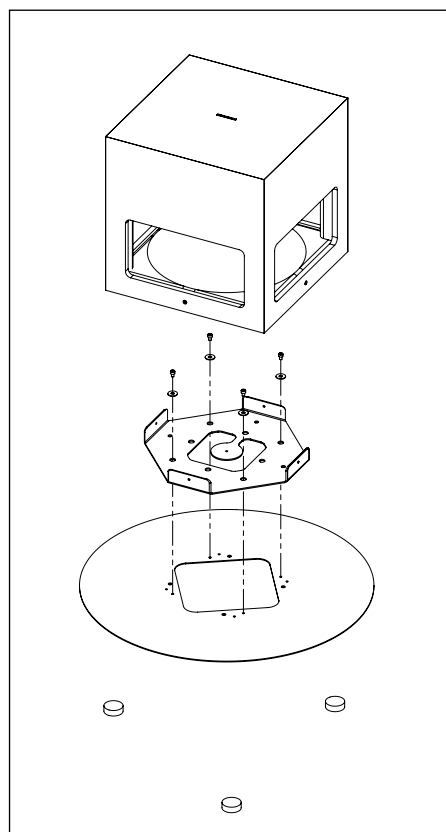

INSTALLATION INSTRUCTIONS SA117 Outdoor 360° Turf protection plate with spacers for freestanding use HA046H - HA046X

1