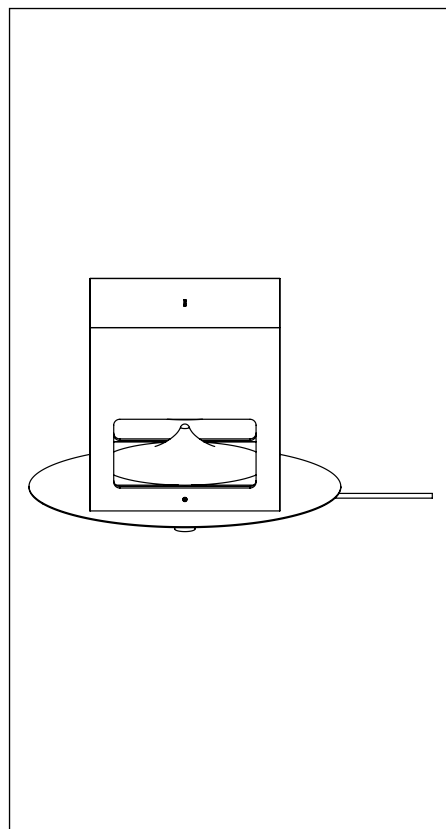

# INSTALLATION INSTRUCTIONS SA117 Outdoor 360° Turf protection plate with spacers for freestanding use HA046H - HA046X

1

2

3

4

5

6