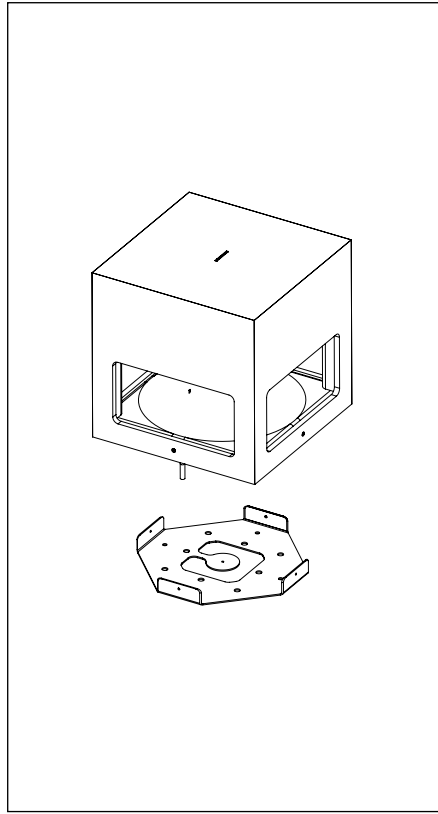

# INSTALLATION INSTRUCTIONS SA117 Outdoor 360° Turf protection plate HA046H - HA046X

1

2

3

INSTALLATION INSTRUCTIONS **SA117 Outdoor 360°**  
**Ground anti-theft kit HRX031**

1

2

3