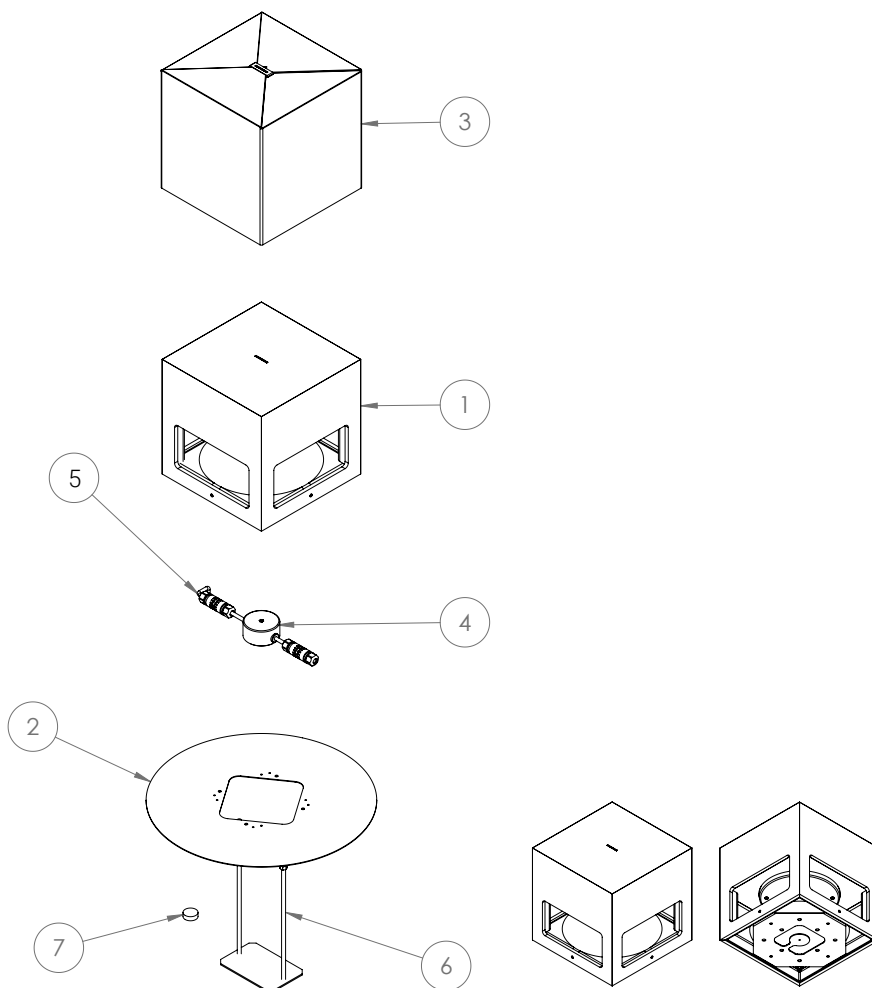

OUTDOOR 360° CODES

- ① Loudspeaker **SA117**
  AES POWER **50 W**
  TYPE **FULL RANGE**
  NOM. SIZE **1X 130 mm**
  NOM. IMP. **8Ω**
- ② Turf protection plate **HA046H - HA046X**
- ③ Protective Cover **RT002A**
- ④ Transformer for high line voltage **TRT055 - 70/100V - 25/37/50W**
- ⑤ Waterproof 2-pin connector **RP0001**
- ⑥ Ground anti-theft kit **HRX031**
- ⑦ spacers for freestanding use