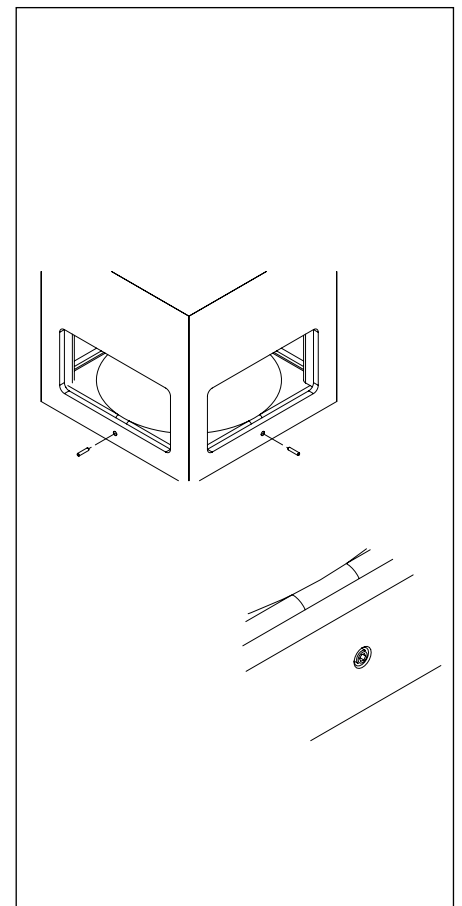

INSTALLATION INSTRUCTIONS SA117 Outdoor 360° Transformer for high line voltage TRT055 - 70/100V - 25/37/50W

1

2

INSTALLATION INSTRUCTIONS SA117 Outdoor 360° Turf protection plate HA046H - HA046X

1

2

3