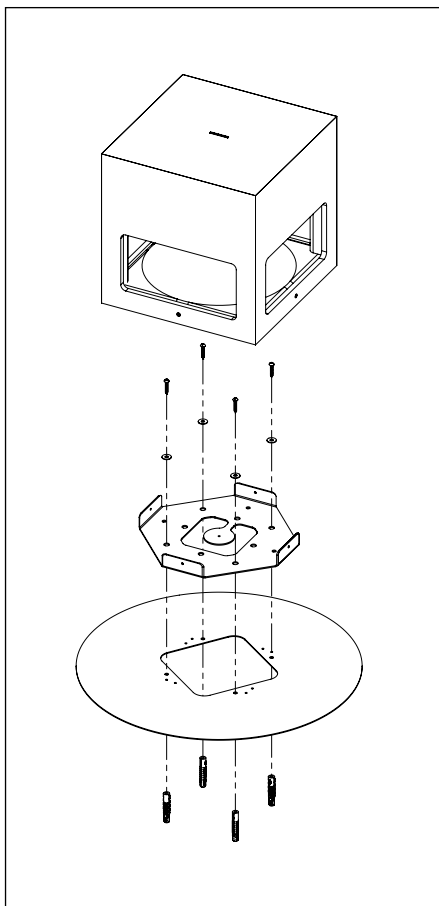

INSTALLATION INSTRUCTIONS SA117 Outdoor 360° Turf protection plate HA046H - HA046X

1