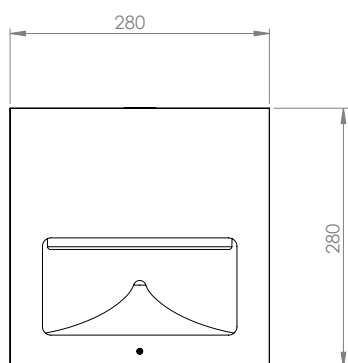

OUTDOOR 360° CODES

- ① Loudspeaker **SA117**
  AES POWER **50 W**
  TYPE **FULL RANGE**
  NOM. SIZE **1X 130 mm**
  NOM. IMP. **8Ω**
- ② Turf protection plate **HA046H - HA046X**
- ③ Protective Cover **RT002A**
- ④ Transformer for high line voltage **TRT055 - 70/100V - 25/37/50W**
- ⑤ Waterproof 2-pin connector **RP0001**
- ⑥ Ground anti-theft kit **HRX031**
- ⑦ spacers for freestanding use