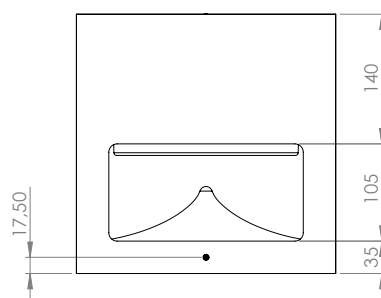

OUTDOOR 360° CODES

- ① Loudspeaker **SA117**
  AES POWER **50 W**
  TYPE **FULL RANGE**
  NOM. SIZE **1X 130 mm**
  NOM. IMP. **8Ω**
- ② Turf protection plate **HA046H - HA046X**
- ③ Protective Cover **RT002A**
- ④ Transformer for high line voltage **TRT055 - 70/100V - 25/37/50W**
- ⑤ Waterproof 2-pin connector **RP0001**
- ⑥ Ground anti-theft kit **HRX031**
- ⑦ spacers for freestanding use