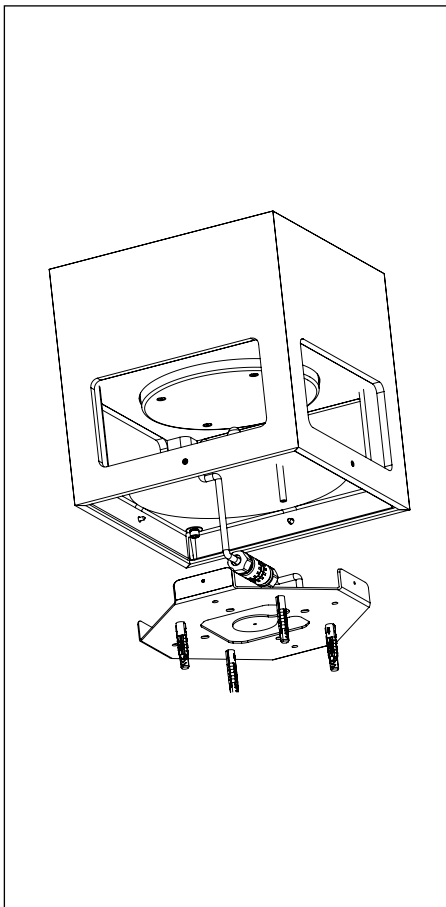

# INSTALLATION INSTRUCTIONS SA117 Outdoor 360° Waterproof 2-pin connector RP0001

1

2

3

4

5