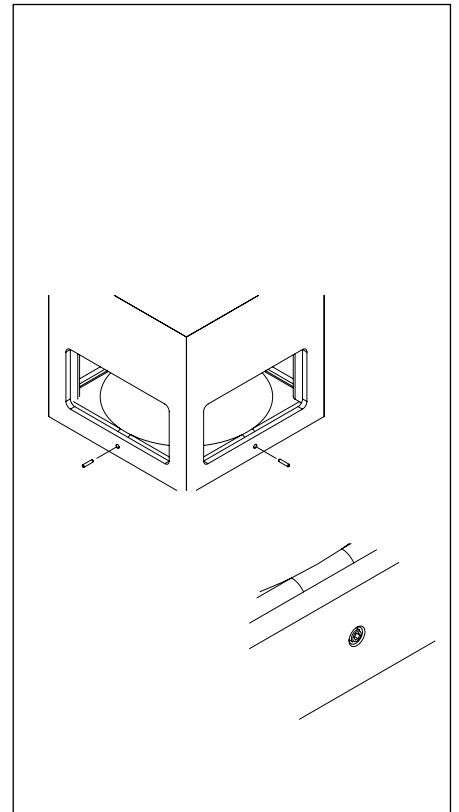

INSTALLATION INSTRUCTIONS **SA117 Outdoor 360°**
Ground anti-theft kit HRX031

1

2

3

INSTALLATION INSTRUCTIONS **SA117 Outdoor 360°**
Ground anti-theft kit HRX031 + Turf protection plate HA046H - HA046X

1

2

3