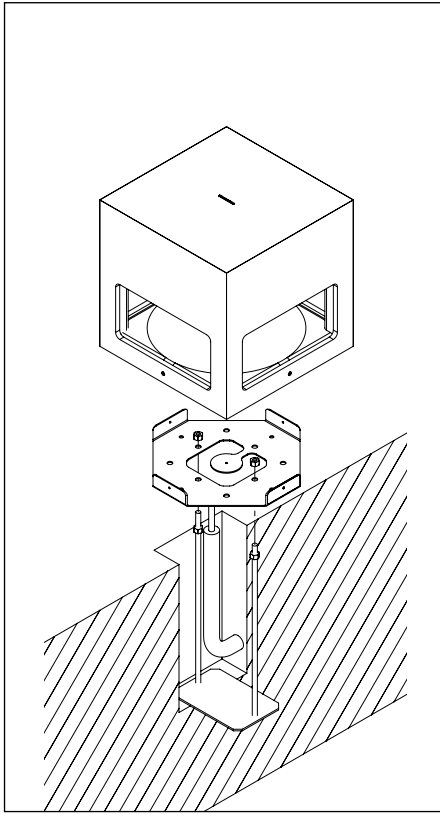

# INSTALLATION INSTRUCTIONS SA117 Outdoor 360° Turf protection plate HA046H - HA046X

1

2

3

INSTALLATION INSTRUCTIONS **SA117 Outdoor 360°**  
**Ground anti-theft kit HRX031**

1

2

3