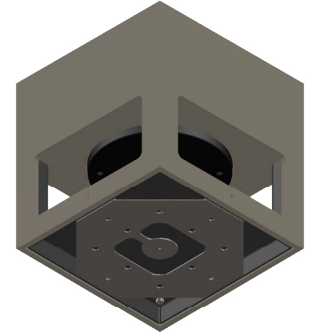

LOTO™ COLLECTION

Corian®

Grès

**SCAN OR CLICK TO EXTEND
YOUR GARVAN WARRANTY FOR FREE!**

3 years included, with the option to add
2 extra years at no additional cost.

OVERVIEW DESCRIPTION – UNIQUE DESCRIPTION PRODUCT

The Garvan SA117 is a compact 360° outdoor loudspeaker from the Loto™ Collection, designed to deliver immersive, uniform sound in gardens, terraces, pool areas, and other open-air environments. Equipped with a 130 mm full-range driver in a Corian® enclosure with stainless steel components, it ensures durability and resistance to harsh weather conditions. With IP protection, wide frequency response, and effortless installation, the SA117 combines Made in Italy craftsmanship with reliable outdoor performance, making it ideal for residential, hospitality, and wellness applications.

KEY FEATURES

Full-range outdoor loudspeaker with 1 × 130 mm driver

Power handling: 50 W AES / 100 W continuous

Sensitivity: 88 dB (2.83V/1m and 1W/1m)

Maximum SPL: 117 dB @ 1 m

Frequency response: 68 Hz – 10 kHz (–3 dB)

Extended range: 60 Hz – 15 kHz (–10 dB)

Coverage: true 360° sound dispersion

Cabinet construction: Corian® frame with AISI 316L stainless steel support and grille

Weather resistant: built for outdoor use with high durability against environmental factors

Operating temperature: wide range for year-round reliability

Installation accessories: available bases and brackets for ground or surface mounting

Weight: 7.37 kg – robust yet discreet design

Extended warranty: 3+1+1 years with free registration