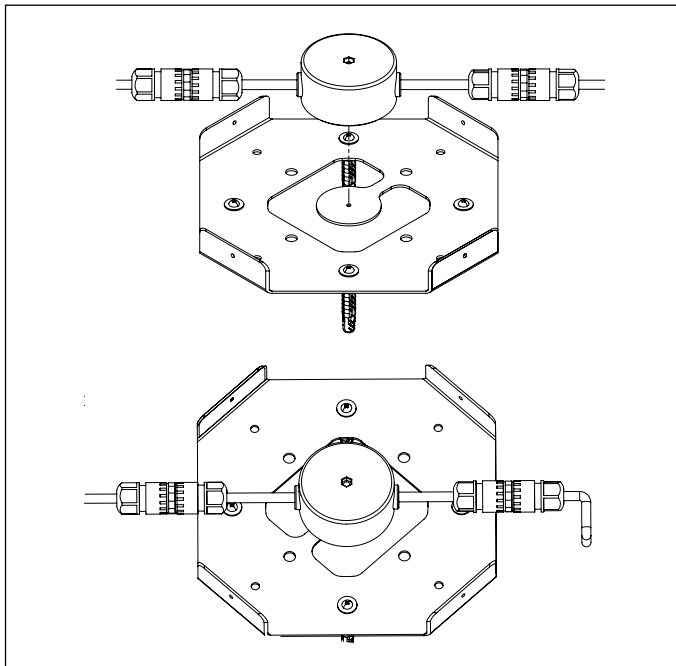

INSTALLATION INSTRUCTIONS SA117 Outdoor 360° Transformer for high line voltage TRT055 - 70/100V - 25/37/50W

1