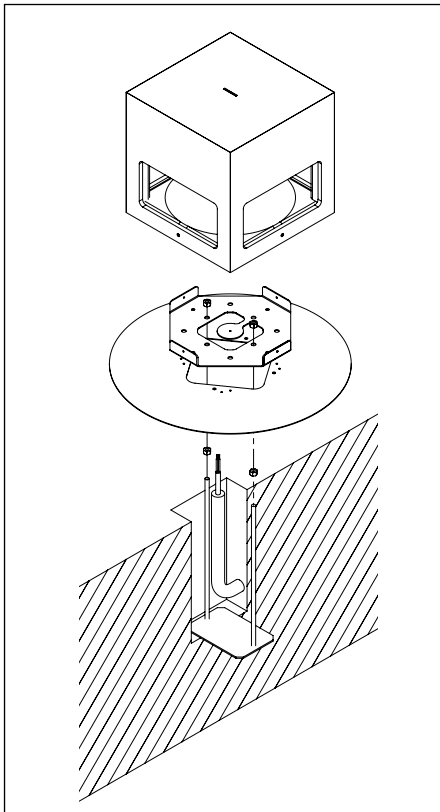

INSTALLATION INSTRUCTIONS **SA117 Outdoor 360°**
Ground anti-theft kit HRX031 + Turf protection plate HA046H - HA046X

1