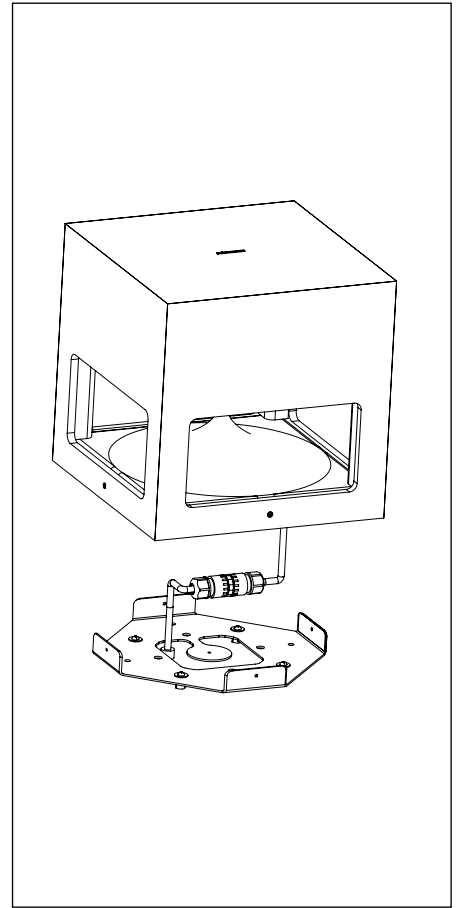

INSTALLATION INSTRUCTIONS SA117 Outdoor 360° Waterproof 2-pin connector RP0001

1

2

3

4

5