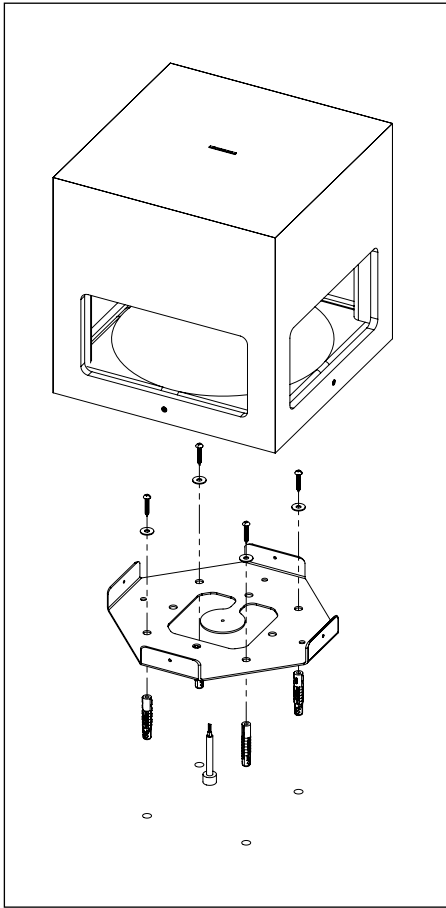

INSTALLATION INSTRUCTIONS SA117 Outdoor 360° Waterproof 2-pin connector RP0001

1