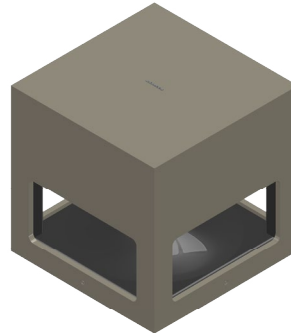

LOTO™ COLLECTION

Corian®

Grès

**SCAN OR CLICK TO EXTEND
YOUR GARVAN WARRANTY FOR FREE!**

3 years included, with the option to add
2 extra years at no additional cost.

OVERVIEW DESCRIPTION – UNIQUE DESCRIPTION PRODUCT

The Garvan SA117 is a compact 360° outdoor loudspeaker from the Loto™ Collection, designed to deliver immersive, uniform sound in gardens, terraces, pool areas, and other open-air environments. Equipped with a 130 mm full-range driver in a Corian® enclosure with stainless steel components, it ensures durability and resistance to harsh weather conditions. With IP protection, wide frequency response, and effortless installation, the SA117 combines Made in Italy craftsmanship with reliable outdoor performance, making it ideal for residential, hospitality, and wellness applications.

KEY FEATURES

Full-range outdoor loudspeaker with 1 × 130 mm driver

Power handling: 50 W AES / 100 W continuous

Sensitivity: 88 dB (2.83V/1m and 1W/1m)

Maximum SPL: 117 dB @ 1 m

Frequency response: 68 Hz – 10 kHz (–3 dB)

Extended range: 60 Hz – 15 kHz (–10 dB)

Coverage: true 360° sound dispersion

Cabinet construction: Corian® frame with AISI 316L stainless steel support and grille

Weather resistant: built for outdoor use with high durability against environmental factors

Operating temperature: wide range for year-round reliability

Installation accessories: available bases and brackets for ground or surface mounting

Weight: 7.37 kg – robust yet discreet design

Extended warranty: 3+1+1 years with free registration