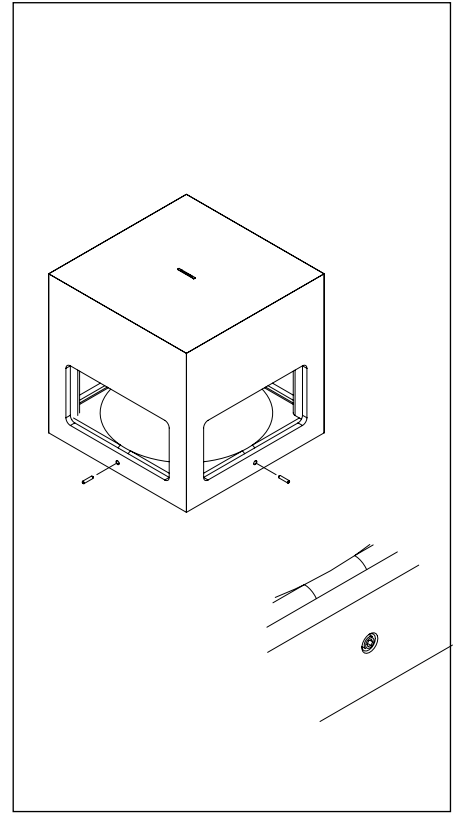

# INSTALLATION INSTRUCTIONS SA117 Outdoor 360° Turf protection plate HA046H - HA046X

1

2

3

INSTALLATION INSTRUCTIONS **SA117 Outdoor 360°**  
**Ground anti-theft kit HRX031**

1

2

3