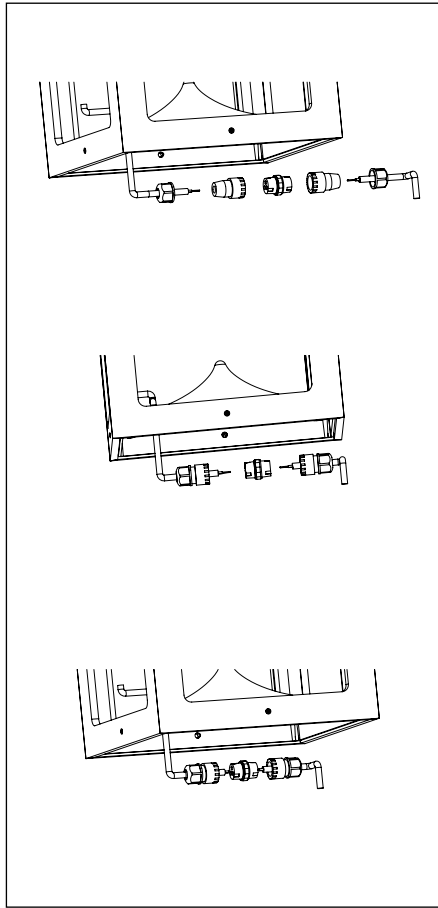

INSTALLATION INSTRUCTIONS SA117 Outdoor 360° Waterproof 2-pin connector RP0001

1

2

3

4

5