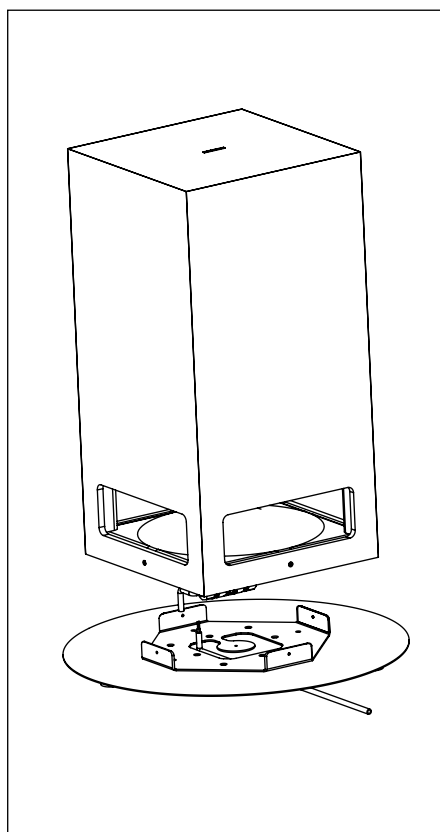

INSTALLATION INSTRUCTIONS SA225 Outdoor 360° Turf protection plate with spacers for freestanding use HA046H - HA046X

1

2

3

4

5

6