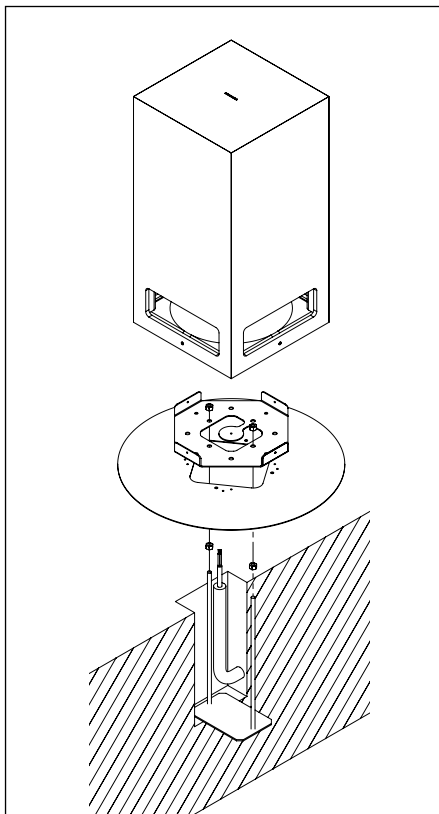

INSTALLATION INSTRUCTIONS **SA225 Outdoor 360°** **Ground anti-theft kit HRX031 + Turf protection plate HA046H - HA046X**

1