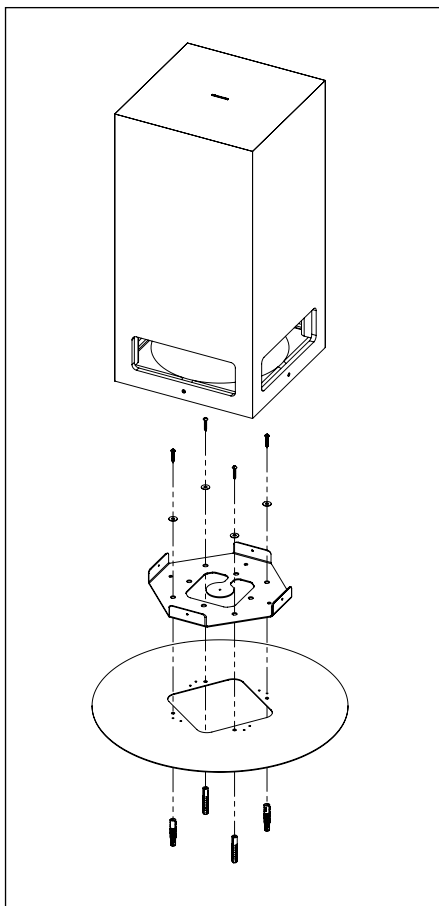

INSTALLATION INSTRUCTIONS SA225 Outdoor 360° Turf protection plate HA046H - HA046X

1