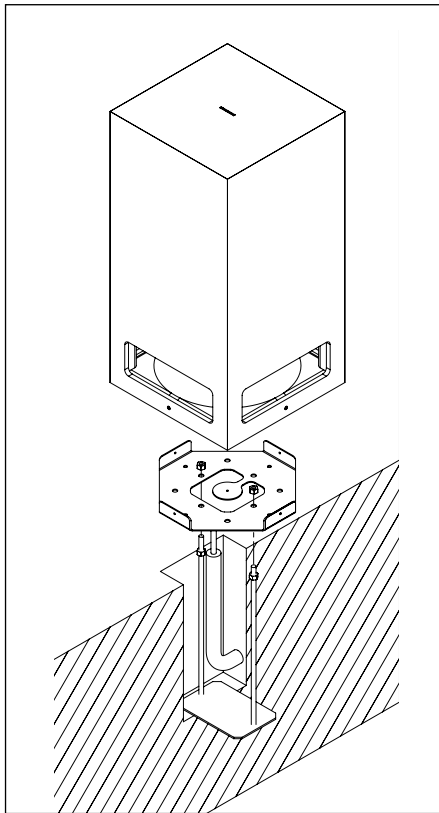

2

INSTALLATION INSTRUCTIONS SA225 Outdoor 360° Turf protection plate HA046H - HA046X

1

2

3

INSTALLATION INSTRUCTIONS **SA225 Outdoor 360°** **Ground anti-theft kit HRX031**

1

2