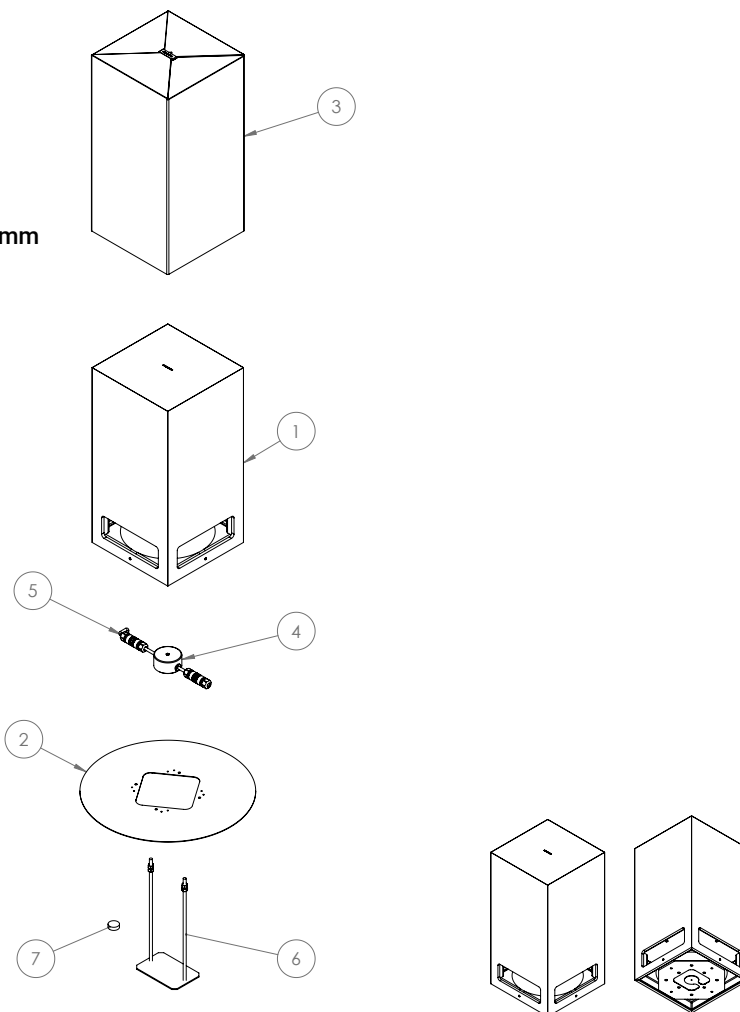

OUTDOOR 360° CODES

- ① Loudspeaker **SA225**
- AES POWER **280 W**
- TYPE **COAXIAL**
- NOM. SIZE **1X WF 250 mm**
  + 1X COMPRESSION DRIVER 25 mm
- NOM. IMP. **8Ω**

- ② Turf protection plate **HA046H - HA046X**
- ③ Protective Cover **RT005A**
- ④ Transformer for high line voltage **TRT055 - 70/100V - 25/37/50W**
- ⑤ Waterproof 2-pin connector **RP0001**
- ⑥ Ground anti-theft kit **HRX031**
- ⑦ spacers for freestanding use