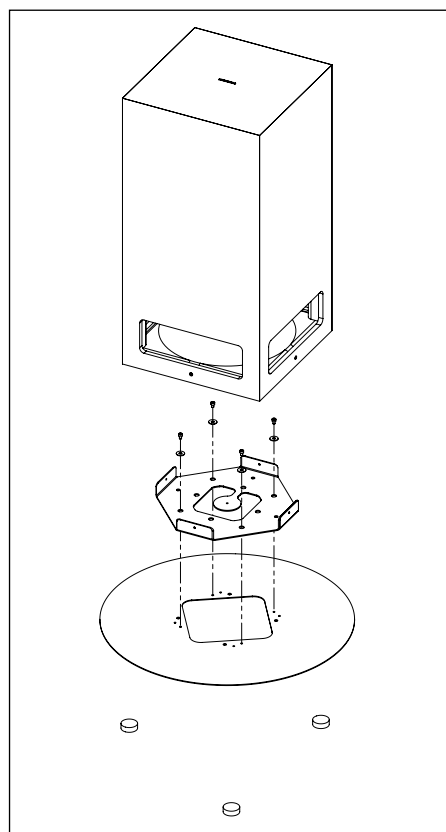

3

INSTALLATION INSTRUCTIONS **SA225 Outdoor 360°** **Ground anti-theft kit HRX031 + Turf protection plate HA046H - HA046X**

1

2

3

INSTALLATION INSTRUCTIONS SA225 Outdoor 360° Turf protection plate with spacers for freestanding use HA046H - HA046X