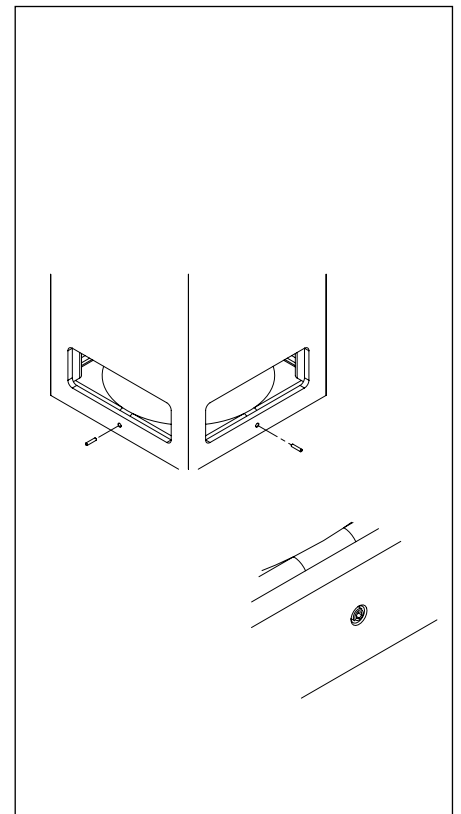

3

INSTALLATION INSTRUCTIONS **SA225 Outdoor 360°** **Ground anti-theft kit HRX031 + Turf protection plate HA046H - HA046X**

1

2

3

INSTALLATION INSTRUCTIONS SA225 Outdoor 360° Turf protection plate with spacers for freestanding use HA046H - HA046X