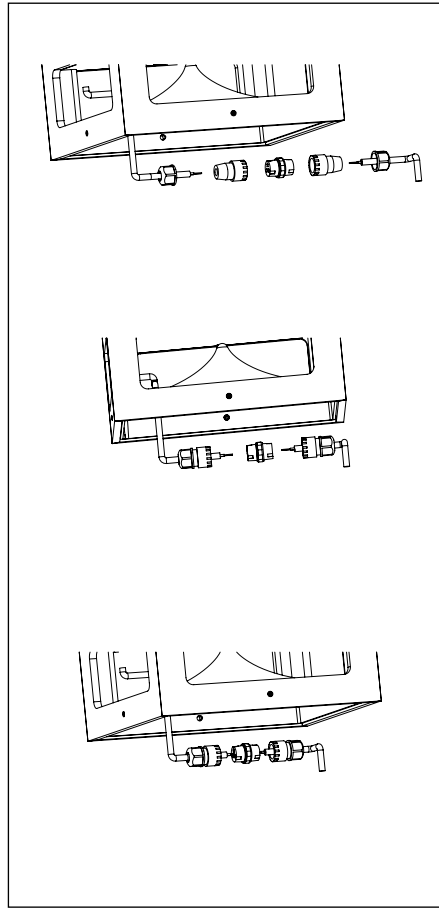

INSTALLATION INSTRUCTIONS SA225 Outdoor 360° Waterproof 2-pin connector RP0001

1

2

3

4

5