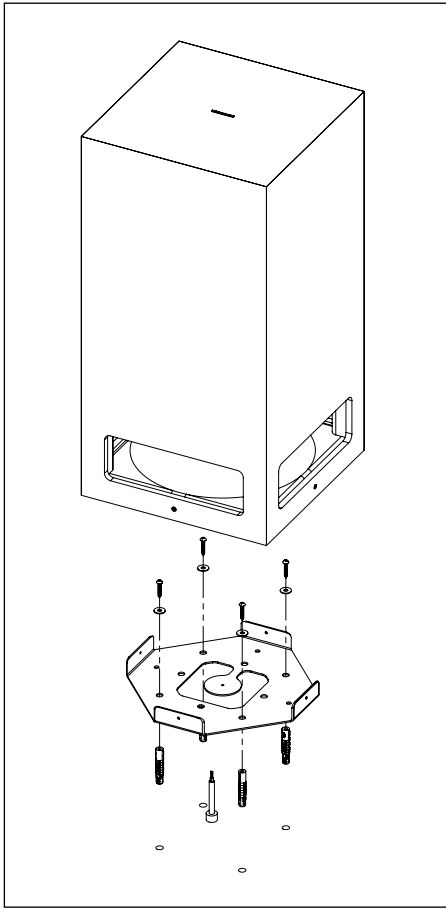

INSTALLATION INSTRUCTIONS SA225 Outdoor 360° Waterproof 2-pin connector RP0001

1