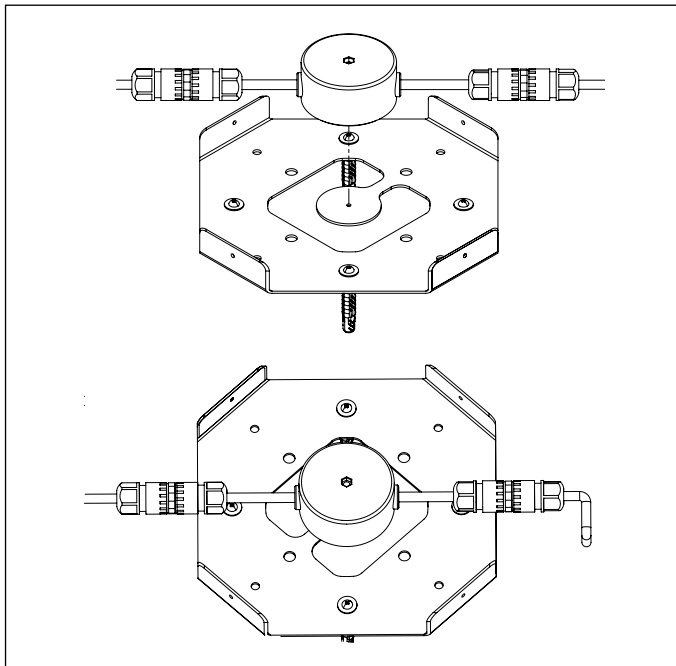

INSTALLATION INSTRUCTIONS SA225 Outdoor 360° Waterproof 2-pin connector RP0001

1

2

3

4

5

INSTALLATION INSTRUCTIONS SA225 Outdoor 360° Transformer for high line voltage TRT055 - 70/100V - 25/37/50W

1