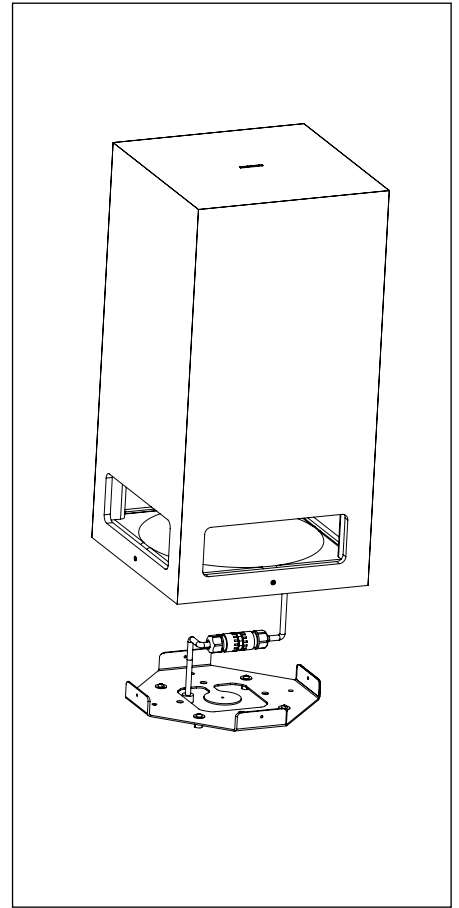

INSTALLATION INSTRUCTIONS SA225 Outdoor 360° Waterproof 2-pin connector RP0001

1

2

3

4

5