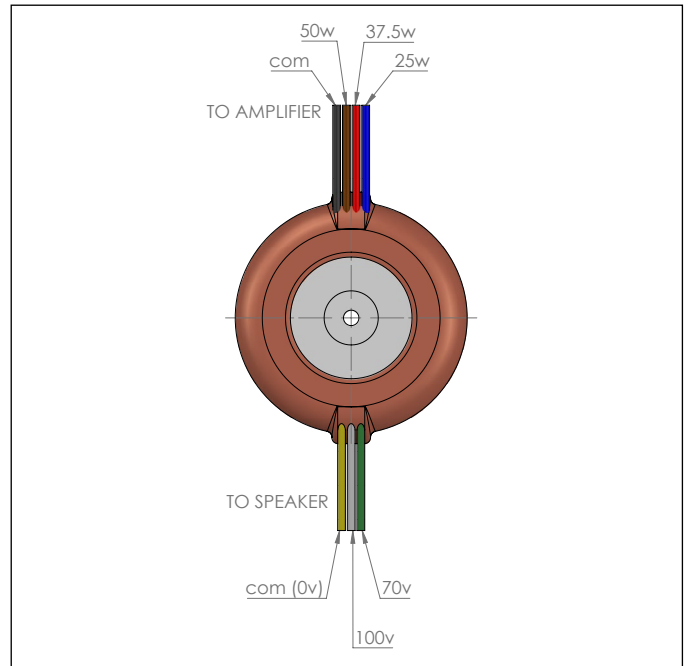

INSTALLATION INSTRUCTIONS SA225 Outdoor 360° Waterproof 2-pin connector RP0001

1

2

3

4

5

INSTALLATION INSTRUCTIONS SA225 Outdoor 360° Transformer for high line voltage TRT055 - 70/100V - 25/37/50W

1