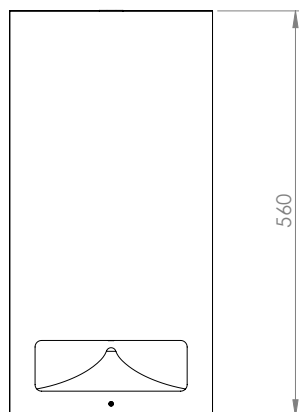

OUTDOOR 360° CODES

- ① Loudspeaker **SA225**
- AES POWER **280 W**
- TYPE **COAXIAL**
- NOM. SIZE **1X WF 250 mm**
  + 1X COMPRESSION DRIVER 25 mm
- NOM. IMP. **8Ω**

- ② Turf protection plate **HA046H - HA046X**
- ③ Protective Cover **RT005A**
- ④ Transformer for high line voltage **TRT055 - 70/100V - 25/37/50W**
- ⑤ Waterproof 2-pin connector **RP0001**
- ⑥ Ground anti-theft kit **HRX031**
- ⑦ spacers for freestanding use