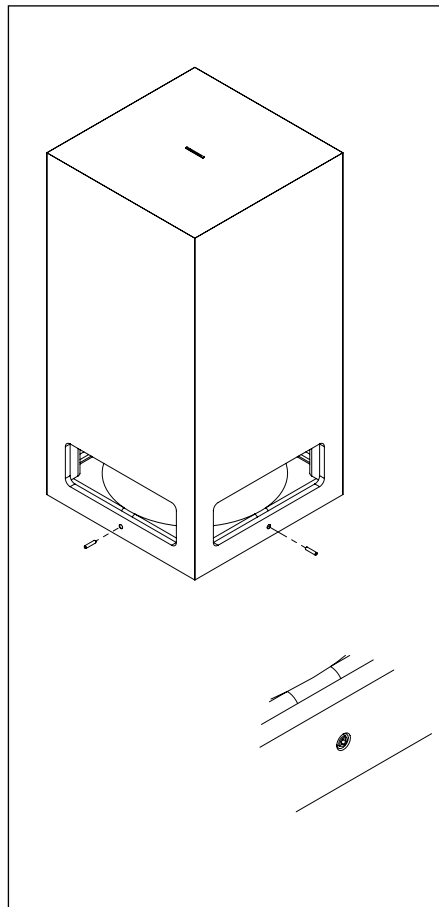

INSTALLATION INSTRUCTIONS SA225 Outdoor 360° Waterproof 2-pin connector RP0001

1

2

3

4

5

INSTALLATION INSTRUCTIONS SA225 Outdoor 360° Transformer for high line voltage TRT055 - 70/100V - 25/37/50W

1