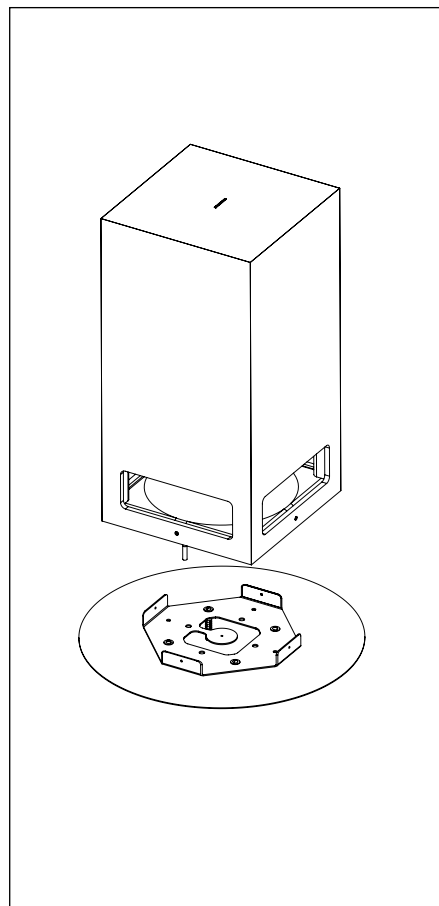

INSTALLATION INSTRUCTIONS SA225 Outdoor 360° Transformer for high line voltage TRT055 - 70/100V - 25/37/50W

1

2

INSTALLATION INSTRUCTIONS SA225 Outdoor 360° Turf protection plate HA046H - HA046X

1

2

3