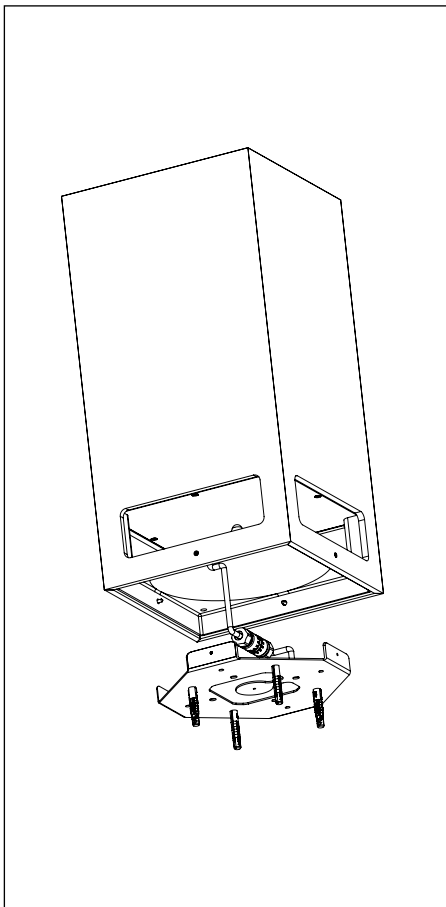

INSTALLATION INSTRUCTIONS SA225 Outdoor 360° Waterproof 2-pin connector RP0001

1

2

3

4

5

INSTALLATION INSTRUCTIONS SA225 Outdoor 360° Transformer for high line voltage TRT055 - 70/100V - 25/37/50W

1