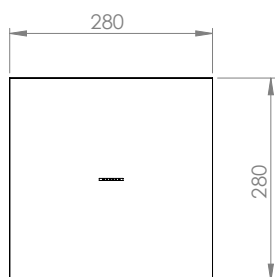

OUTDOOR 360° CODES

- ① Loudspeaker **SA225**
- AES POWER **280 W**
- TYPE **COAXIAL**
- NOM. SIZE **1X WF 250 mm**
  + 1X COMPRESSION DRIVER 25 mm
- NOM. IMP. **8Ω**

- ② Turf protection plate **HA046H - HA046X**
- ③ Protective Cover **RT005A**
- ④ Transformer for high line voltage **TRT055 - 70/100V - 25/37/50W**
- ⑤ Waterproof 2-pin connector **RP0001**
- ⑥ Ground anti-theft kit **HRX031**
- ⑦ spacers for freestanding use